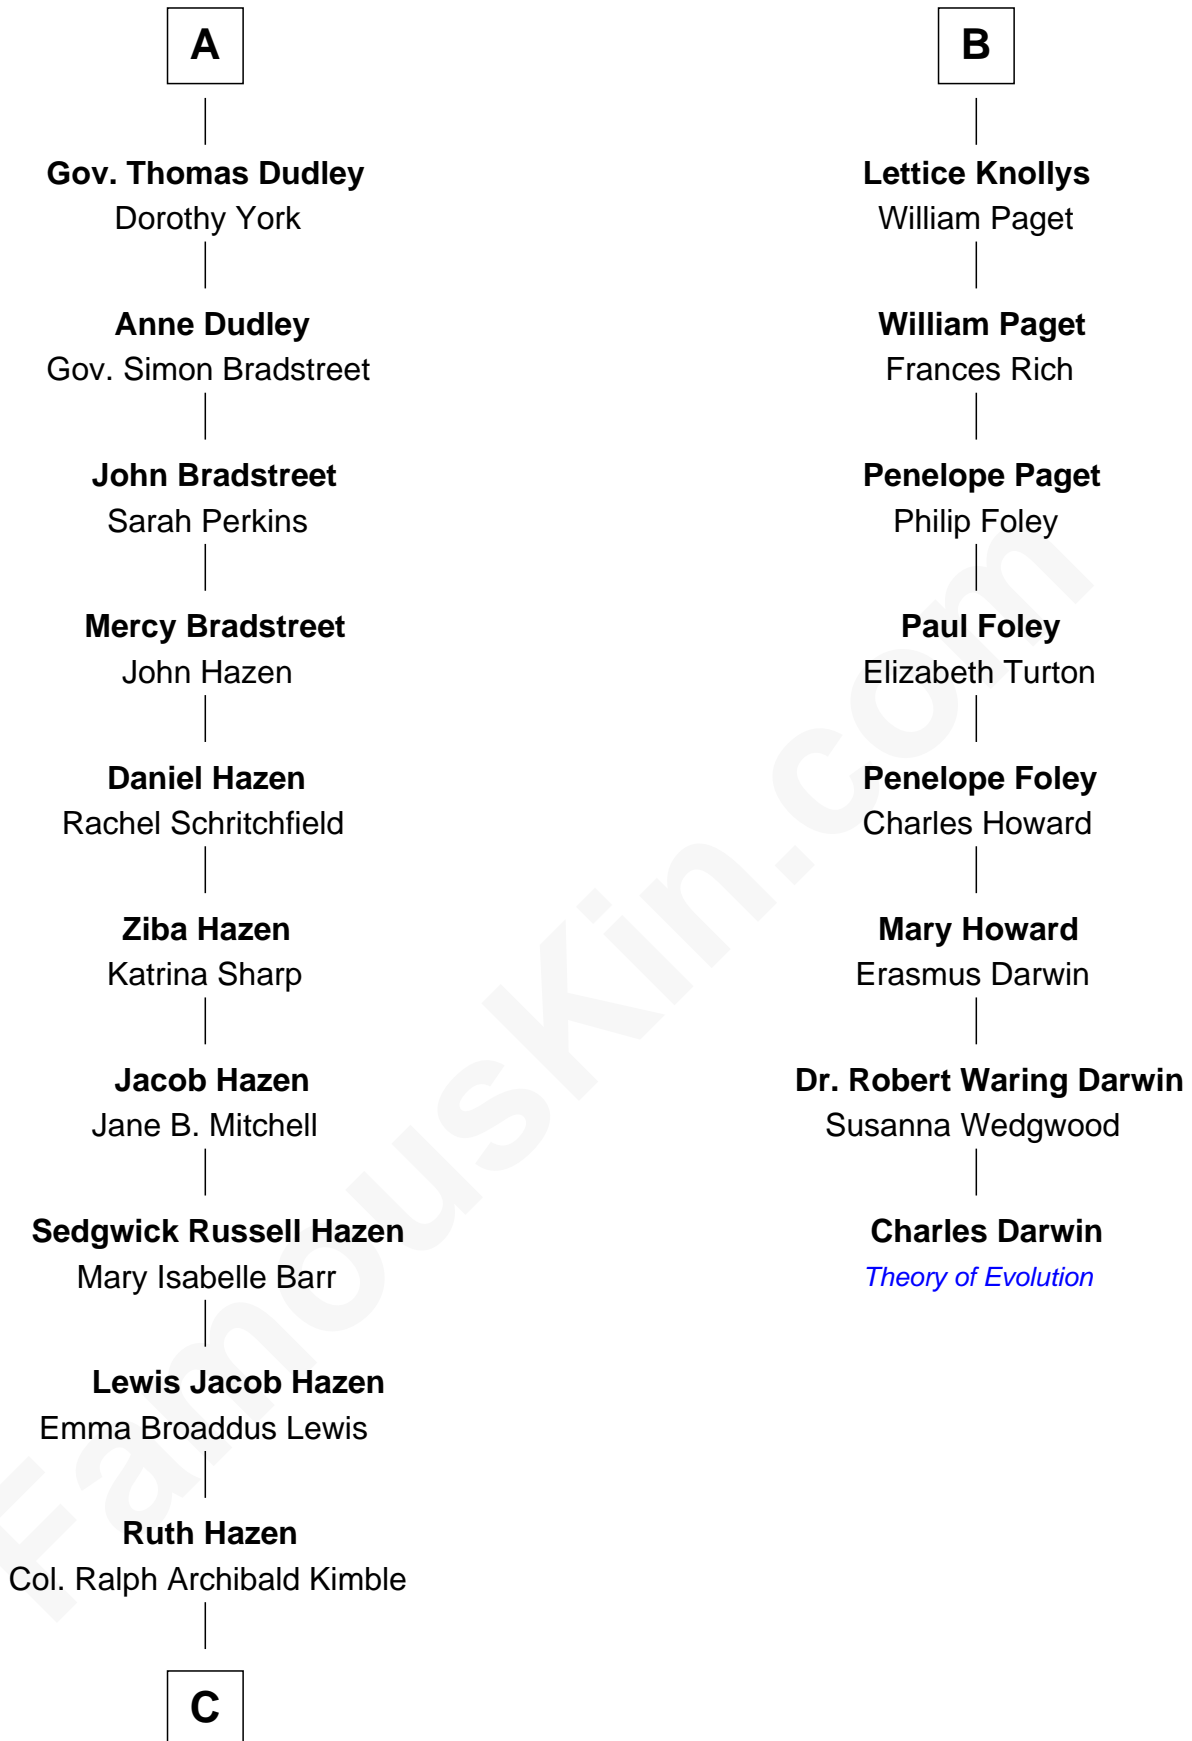

# FamousKin.com Relationship Chart of

**J. K. Simmons**  
TV and Movie Actor

14th cousin 4 times removed of

**Charles Darwin**  
Theory of Evolution

**Sir Thomas de Holand**  
Alice Fitzalan

**C**

**Patricia Kimble**  
Dr. Donald William Simmons