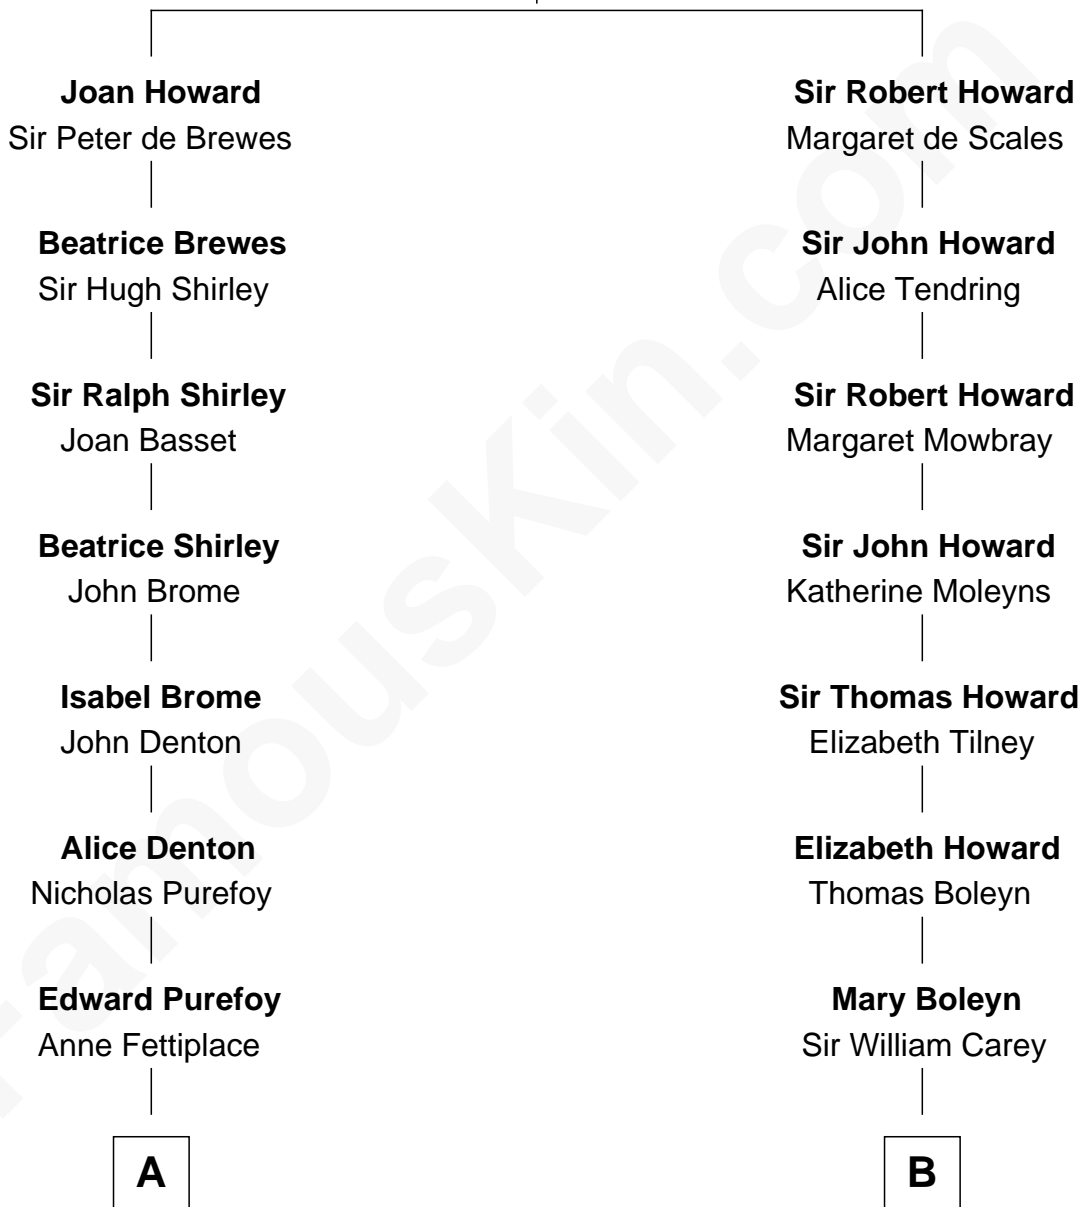

# FamousKin.com Relationship Chart of

**J. K. Simmons**  
*TV and Movie Actor*

16th cousin 4 times removed of

**Charles Darwin**  
*Theory of Evolution*

**Sir John Howard**  
Alice de Bois

**C**

—  
**Lewis Jacob Hazen**  
Emma Broaddus Lewis

—  
**Ruth Hazen**  
Col. Ralph Archibald Kimble

—  
**Patricia Kimble**  
Dr. Donald William Simmons

—  
**J. K. Simmons**  
*TV and Movie Actor*