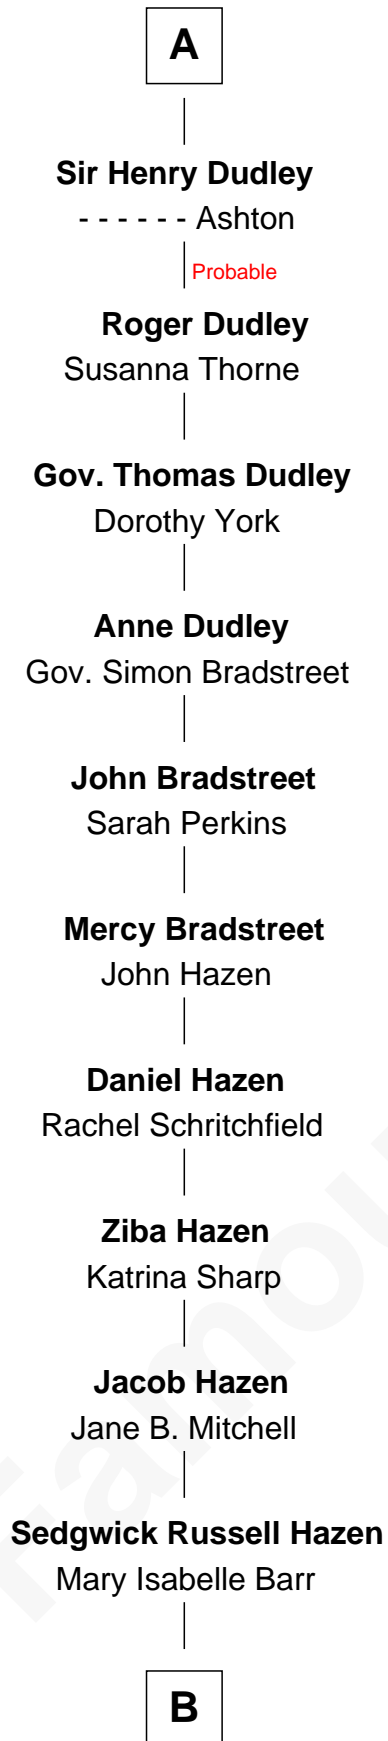

FamousKin.com Relationship Chart of

J. K. Simmons

TV and Movie Actor

6th cousin 14 times removed of

Catherine Parr

6th Wife of King Henry VIII

Edmund Fitzalan

Alice de Warenne

Richard Fitzalan
Eleanor Plantagenet

Alice Fitzalan
Sir Thomas de Holand

Eleanor Holand
Edward Cherleton

Joyce Cherleton
Sir John Tiptoft

Joyce Tiptoft
Sir Edmund Sutton

Sir Edward Sutton
Cecily Willoughby

Sir John Sutton
Cecily Grey

A

Aline Fitzalan

Sir Roger le Strange

Lucy le Strange

Sir William Willoughby

Margery Willoughby
Sir William FitzHugh

Sir Henry FitzHugh
Alice de Neville

Elizabeth FitzHugh
Sir William Parr

Sir Thomas Parr
Maud Green

Catherine Parr

6th Wife of King Henry VIII

B

—
Lewis Jacob Hazen
Emma Broaddus Lewis

—
Ruth Hazen
Col. Ralph Archibald Kimble

—
Patricia Kimble
Dr. Donald William Simmons