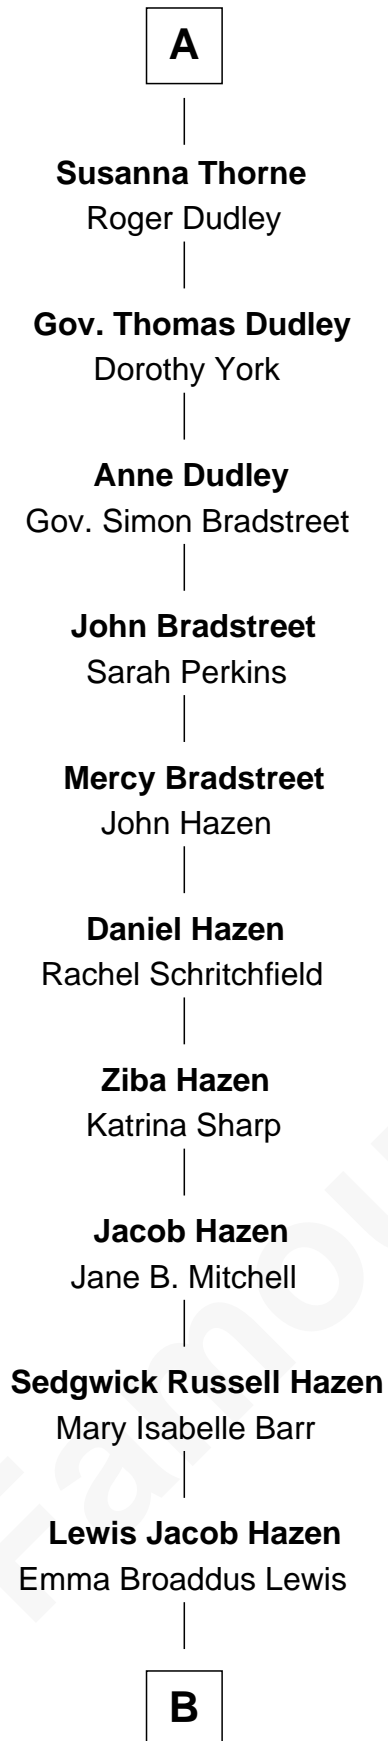

# FamousKin.com

## Relationship Chart of

**J. K. Simmons**

*TV and Movie Actor*

6th cousin 13 times removed of

**Catherine Parr**

*6th Wife of King Henry VIII*

**B**

—  
**Ruth Hazen**

Col. Ralph Archibald Kimble

—  
**Patricia Kimble**

Dr. Donald William Simmons

—  
**J. K. Simmons**

*TV and Movie Actor*