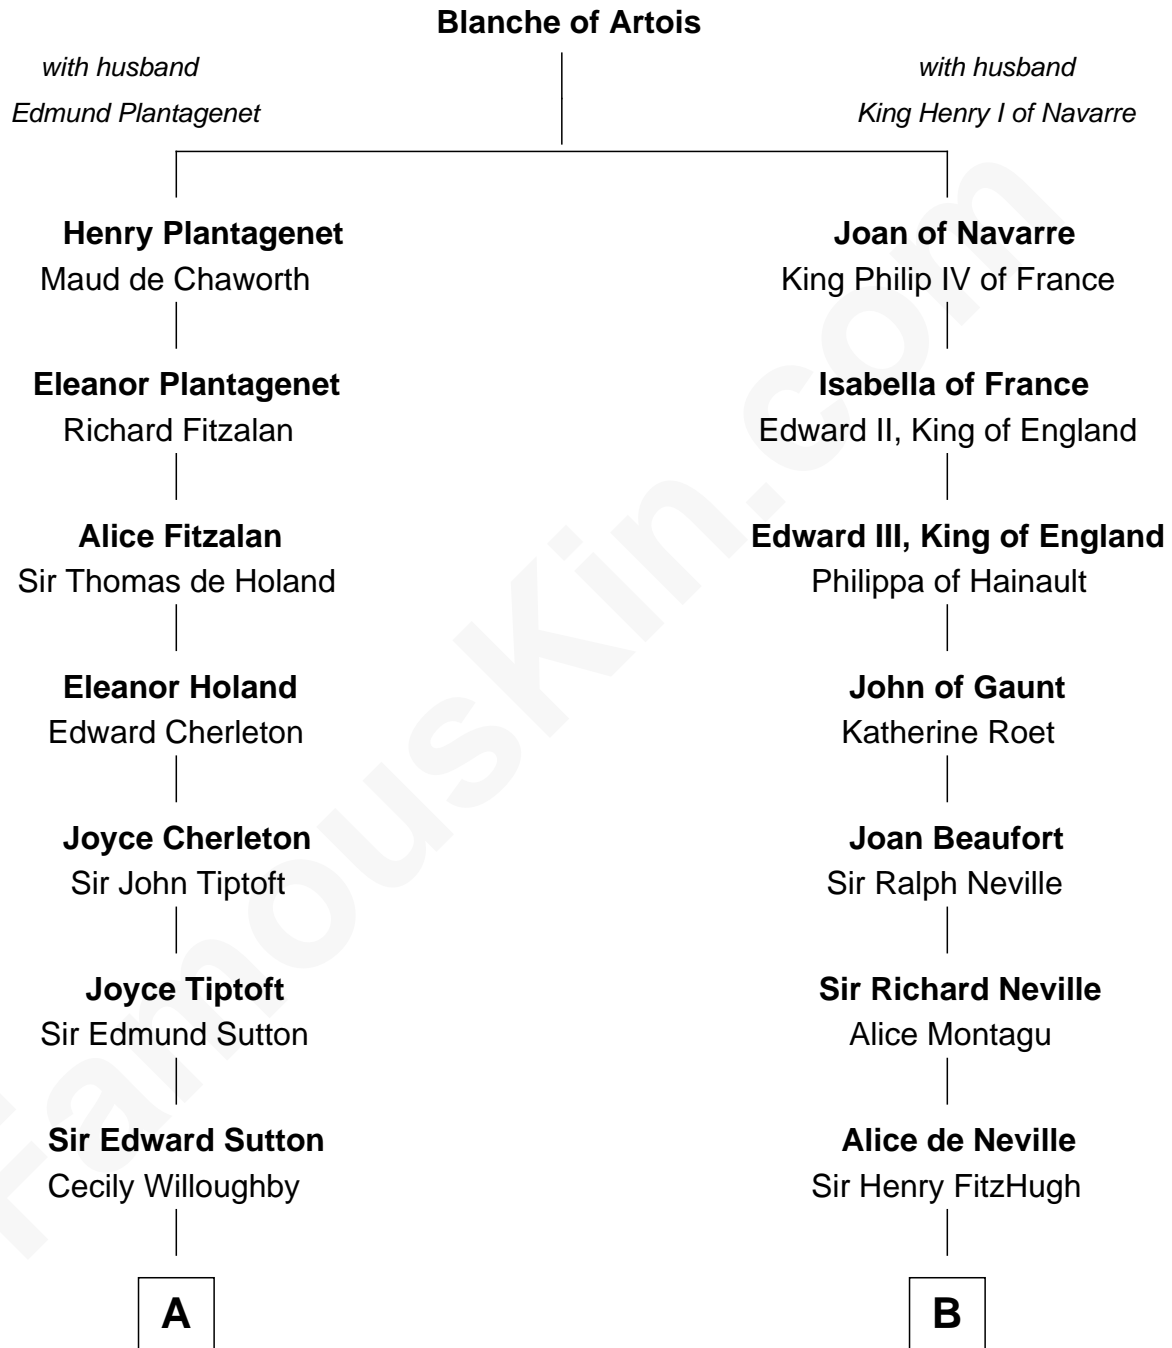

FamousKin.com Relationship Chart of

J. K. Simmons

TV and Movie Actor

9th cousin 12 times removed of

Catherine Parr

6th Wife of King Henry VIII

C

—
Sedgwick Russell Hazen

Mary Isabelle Barr

—
Lewis Jacob Hazen

Emma Broaddus Lewis

—
Ruth Hazen

Col. Ralph Archibald Kimble

—
Patricia Kimble

Dr. Donald William Simmons

—
J. K. Simmons