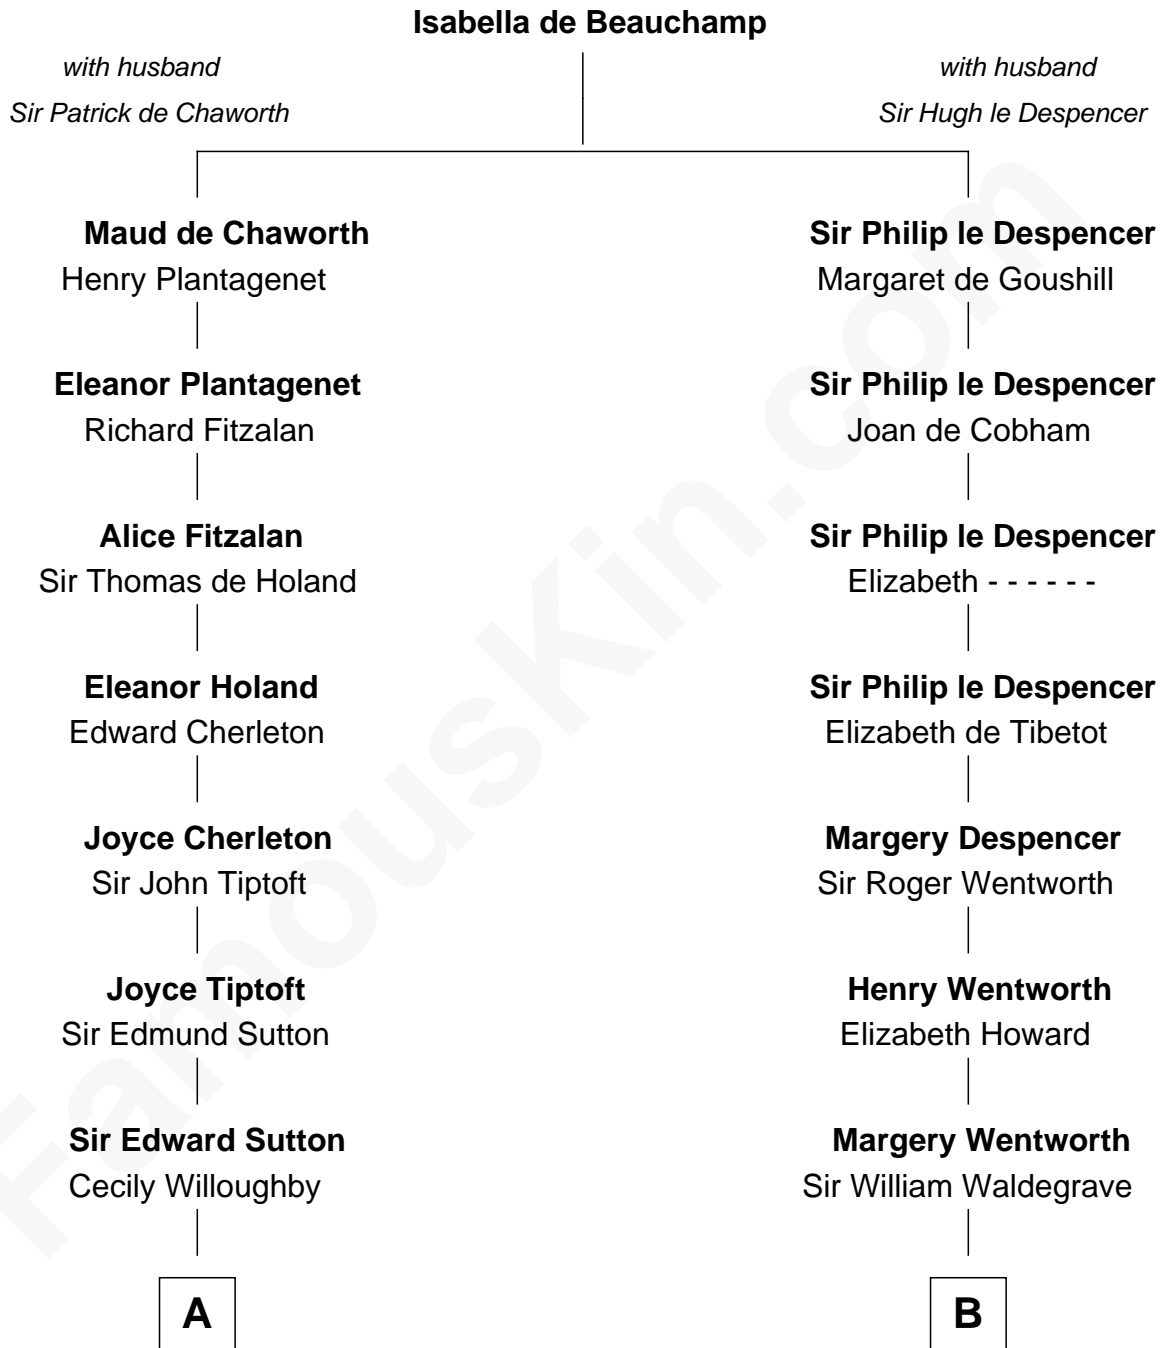

FamousKin.com Relationship Chart of

J. K. Simmons
TV and Movie Actor

21st cousin of

Maggie Gyllenhaal
Movie Actress

C

Sedgwick Russell Hazen

Mary Isabelle Barr

Lewis Jacob Hazen

Emma Broaddus Lewis

Ruth Hazen

Col. Ralph Archibald Kimble

Patricia Kimble

Dr. Donald William Simmons

J. K. Simmons

TV and Movie Actor

D