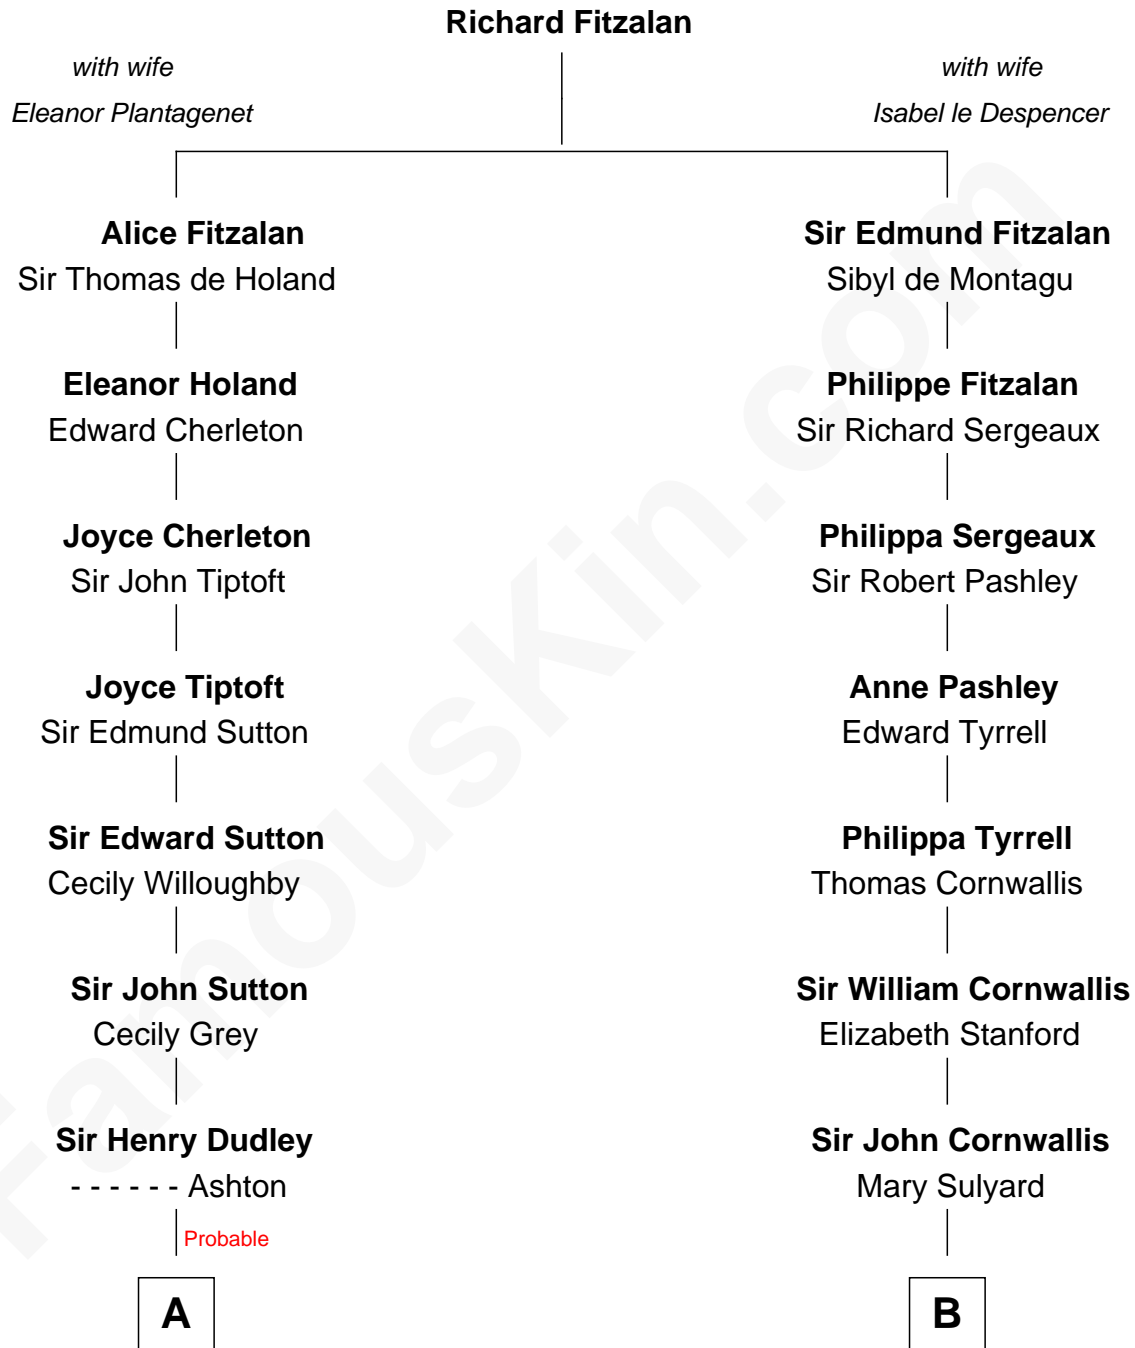

FamousKin.com Relationship Chart of

J. K. Simmons

TV and Movie Actor

17th cousin 2 times removed of

General James Longstreet

Confederate Army - U.S. Civil War

C

—
Ruth Hazen
Col. Ralph Archibald Kimble