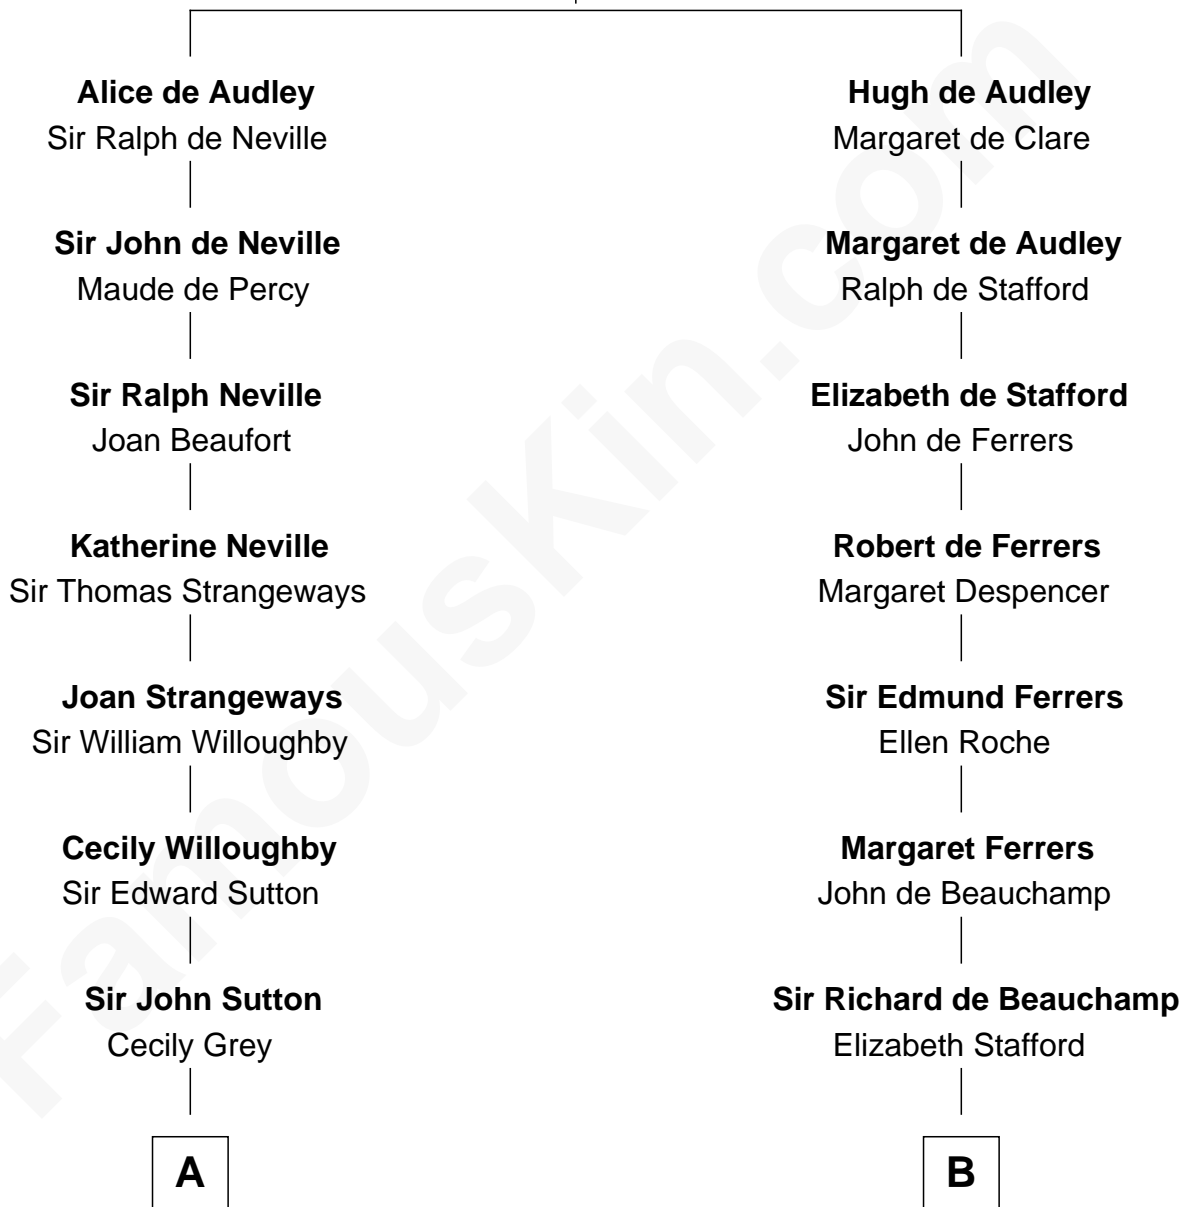

# FamousKin.com Relationship Chart of

**J. K. Simmons**  
TV and Movie Actor

20th cousin of

**Jack London**  
Author of "The Call of the Wild"

**Sir Hugh I de Audley**  
Iseult de Mortimer

**C**

**Lewis Jacob Hazen**  
Emma Broaddus Lewis

**Ruth Hazen**  
Col. Ralph Archibald Kimble

**Patricia Kimble**  
Dr. Donald William Simmons

**J. K. Simmons**  
*TV and Movie Actor*

**D**

**Joel Wellman**  
Betsey Baker

**Marshall Daniel Wellman**  
Eleanor Garrett Jones