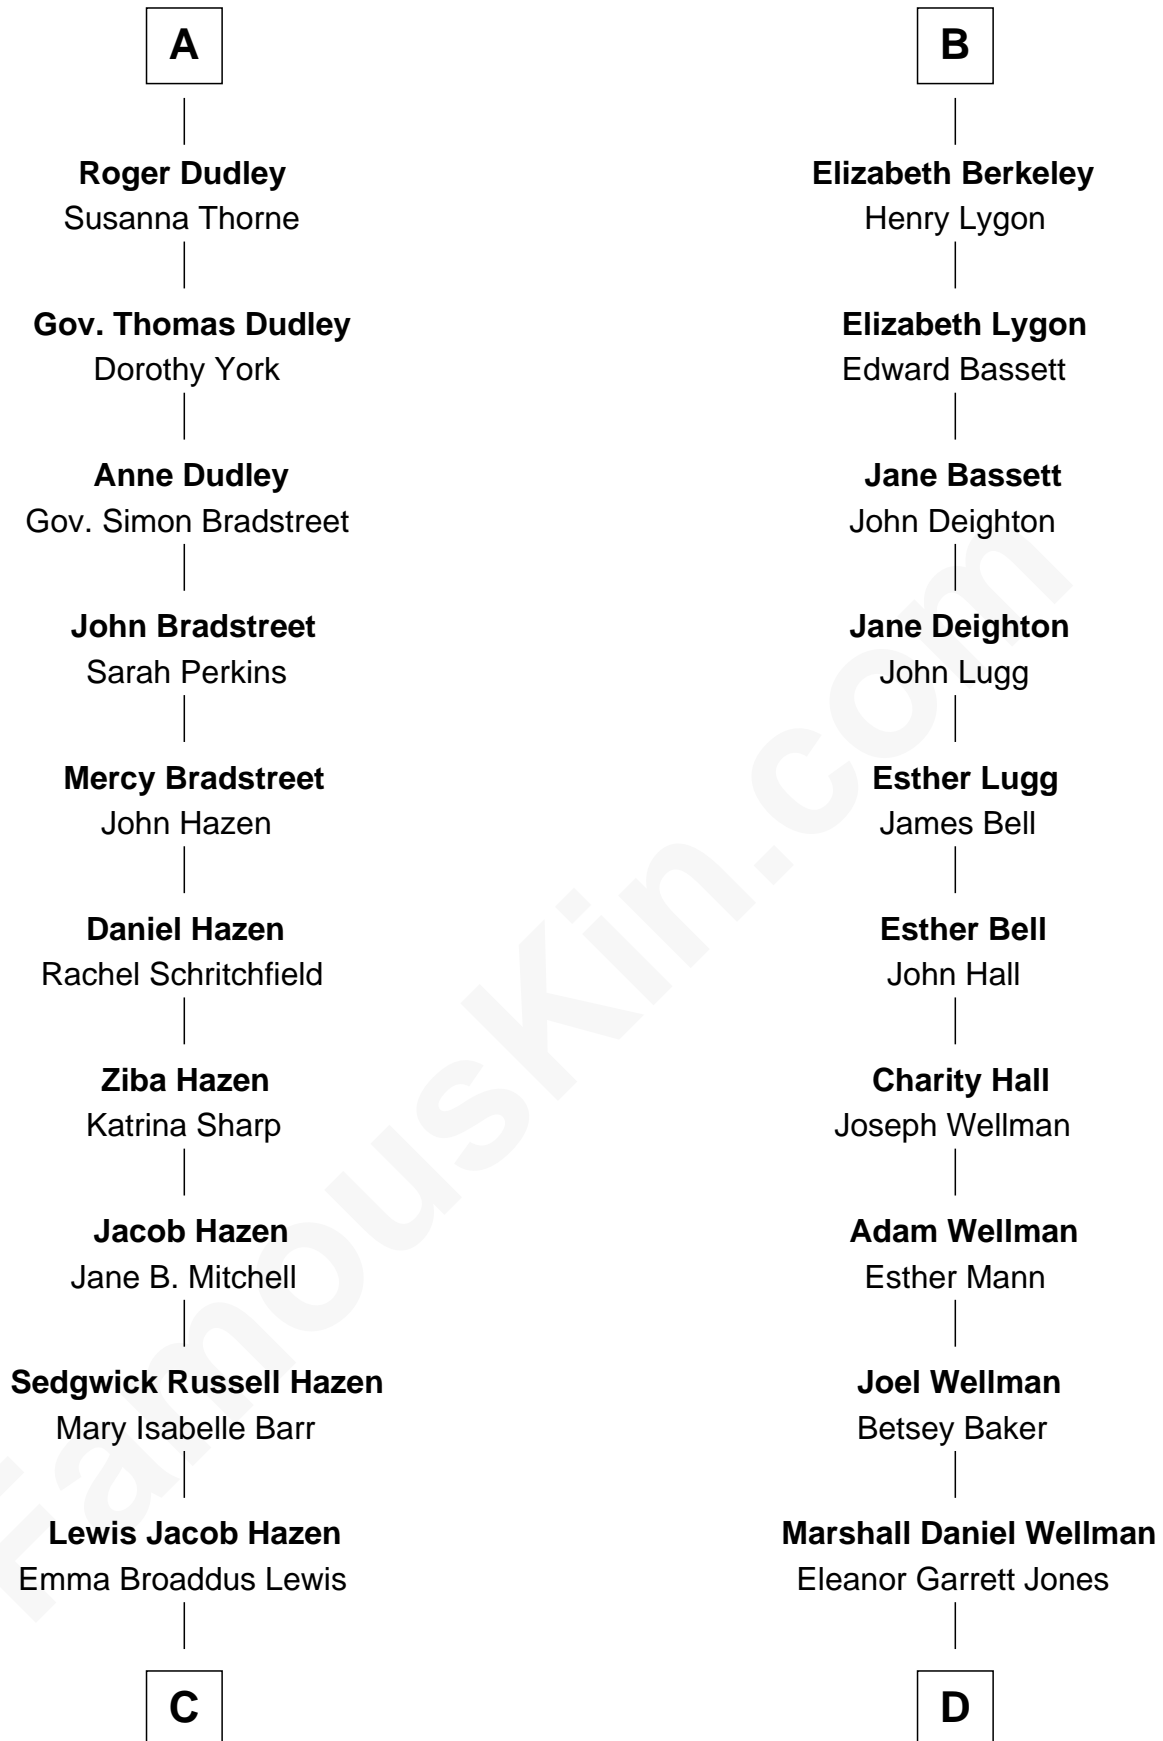

FamousKin.com

Relationship Chart of

J. K. Simmons

TV and Movie Actor

18th cousin 1 time removed of

Jack London

Author of "The Call of the Wild"

Sir Maurice de Berkeley

Eve la Zouche

Thomas de Berkeley

Katherine de Clyvedon

Sir John Berkeley

Elizabeth Betteshorne

Elizabeth Berkeley

Sir John Sutton

Sir Edmund Sutton

A

Maurice de Berkeley

Margaret -----

Thomas Berkeley

Catherine Botetourte

Maurice Berkeley

Johanna Denham

Maurice Berkeley

Ellen Montfort

Sir William Berkeley

Anne Stafford

Richard Berkeley

Elizabeth Conningsby

Sir John Berkeley

Isabel Dennis

B