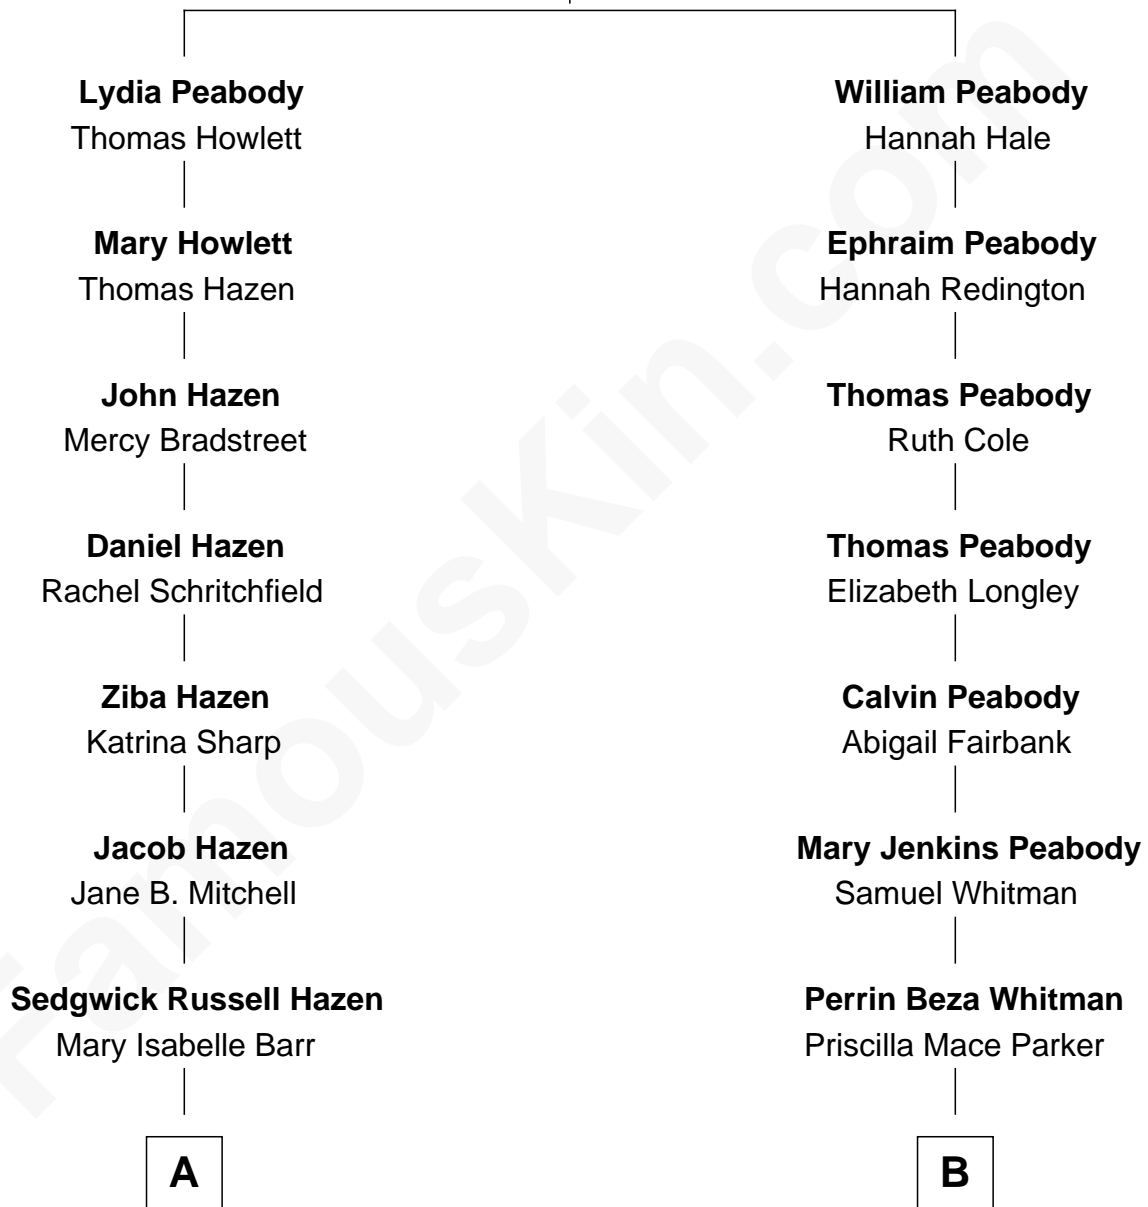

# FamousKin.com Relationship Chart of

**J. K. Simmons**  
TV and Movie Actor

10th cousin of

**Grace Slick**

Singer, Songwriter - Jefferson Airplane

**Francis Peabody**

Lydia - - - - -

**A**

**Lewis Jacob Hazen**  
Emma Broaddus Lewis

**Ruth Hazen**  
Col. Ralph Archibald Kimble

**Patricia Kimble**  
Dr. Donald William Simmons

**J. K. Simmons**  
*TV and Movie Actor*

**B**

**Elizabeth Auzelia Whitman**  
Henry Kelso Barnett

**Marcus Whitman Barnett**  
Mary Sue Neill

**Virginia Barnett**  
Ivan Wilford Wing

**Grace Slick**  
*Singer, Songwriter - Jefferson Airplane*