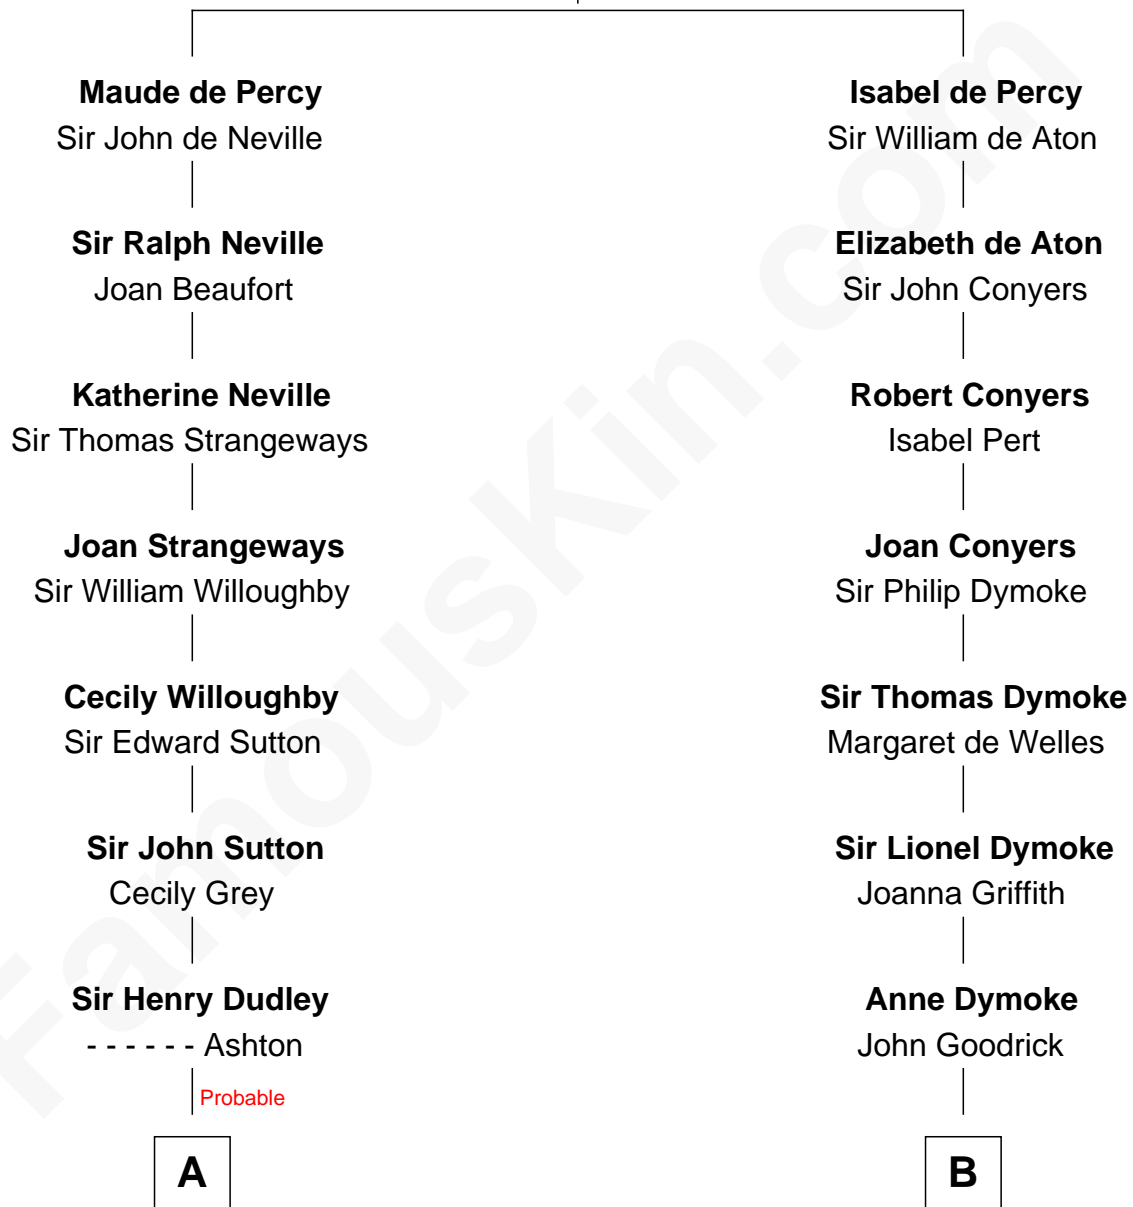

FamousKin.com Relationship Chart of

J. K. Simmons

TV and Movie Actor

19th cousin 1 time removed of

Lucille Ball

TV Actress - "I Love Lucy"

Sir Henry de Percy

Idoine de Clifford