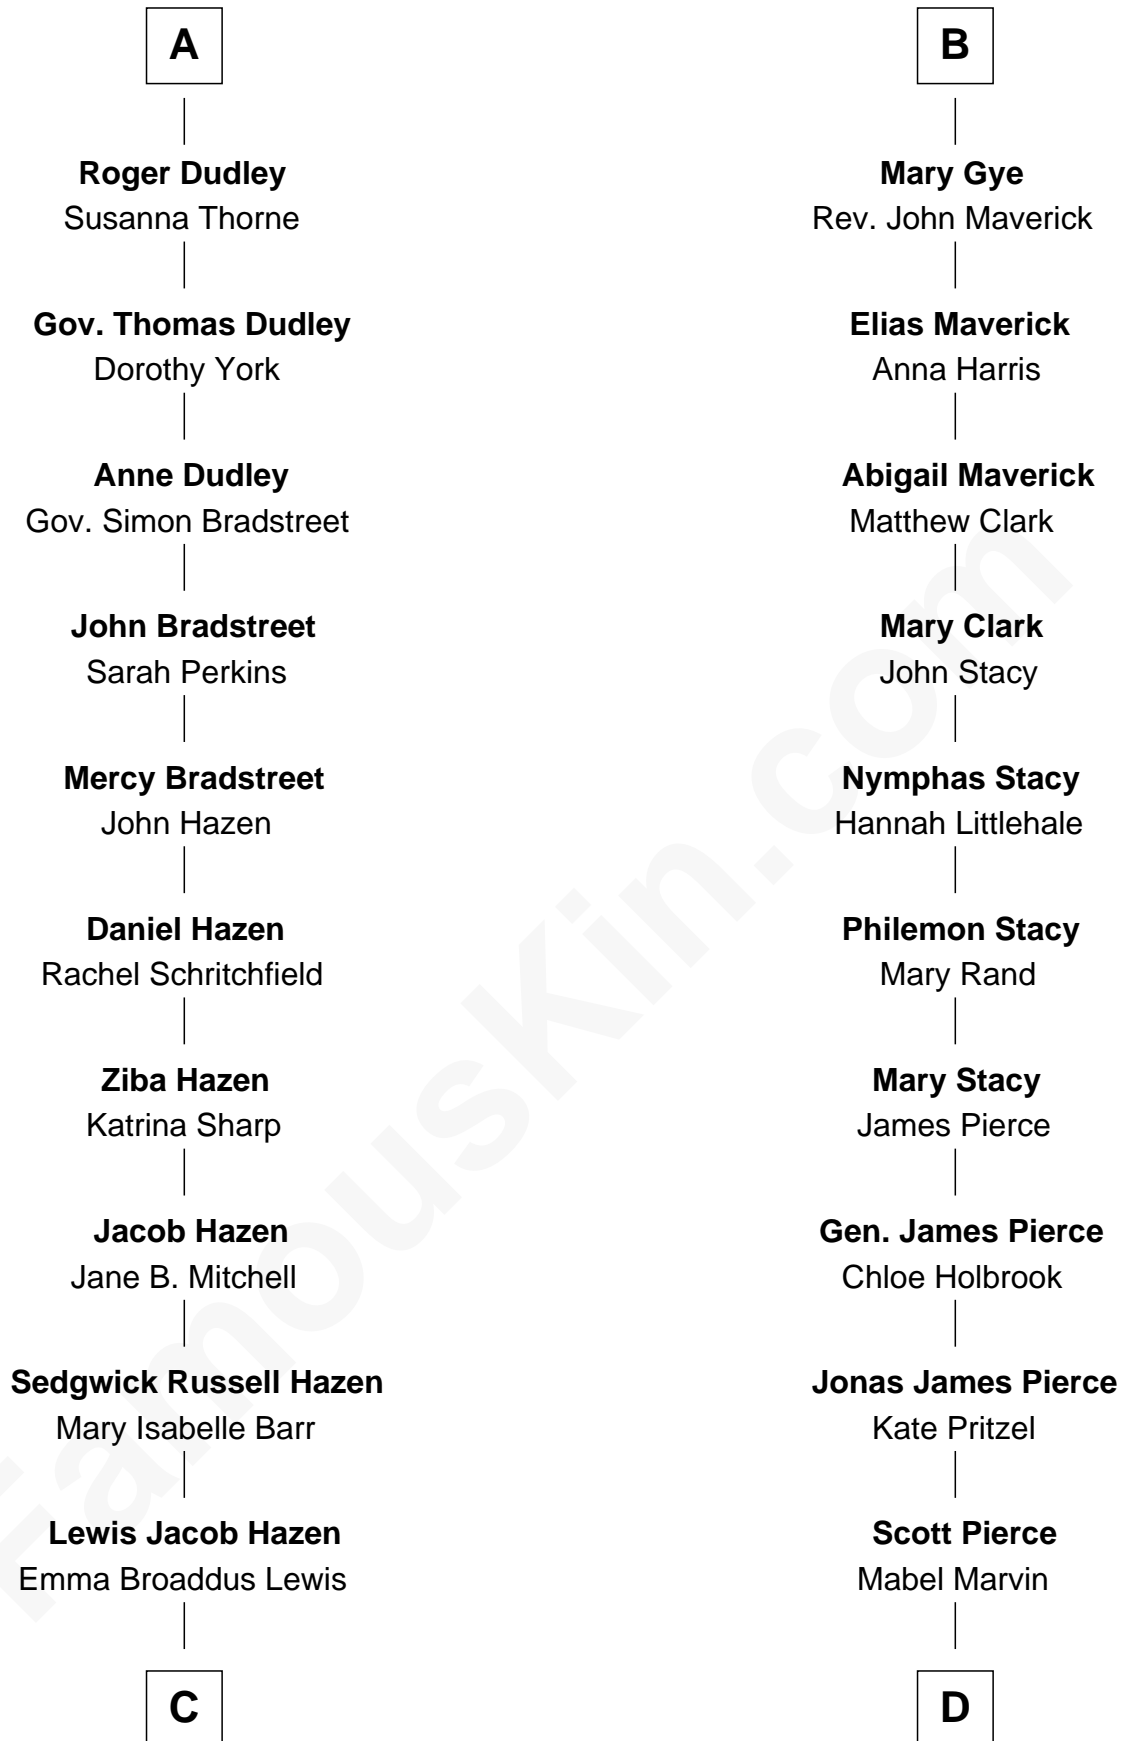

# FamousKin.com Relationship Chart of

**J. K. Simmons**  
TV and Movie Actor

19th cousin of

**Jeb Bush**  
43rd Governor of Florida

**Richard Fitzalan**  
Eleanor Plantagenet

**Alice Fitzalan**  
Sir Thomas de Holand

**Eleanor Holand**  
Edward Cherleton

**Joyce Cherleton**  
Sir John Tiptoft

**Joyce Tiptoft**  
Sir Edmund Sutton

**Sir Edward Sutton**  
Cecily Willoughby

**Sir John Sutton**  
Cecily Grey

**Sir Henry Dudley**  
----- Ashton

Probable

**A**

**John Fitzalan**  
Eleanor Maltravers

**Joan Fitzalan**  
Sir William Echyngam

**Joan Echyngam**  
Sir John Bayntun

**Henry Bayntun**  
-----

**Jane Bayntun**  
Thomas Prowse

**Mary Prowse**  
John Gye

**Robert Gye**  
Grace Dowrish

**B**

**C**

**Ruth Hazen**  
Col. Ralph Archibald Kimble

**Patricia Kimble**  
Dr. Donald William Simmons

**J. K. Simmons**  
*TV and Movie Actor*

**D**

**Marvin Pierce**  
Pauline Robinson