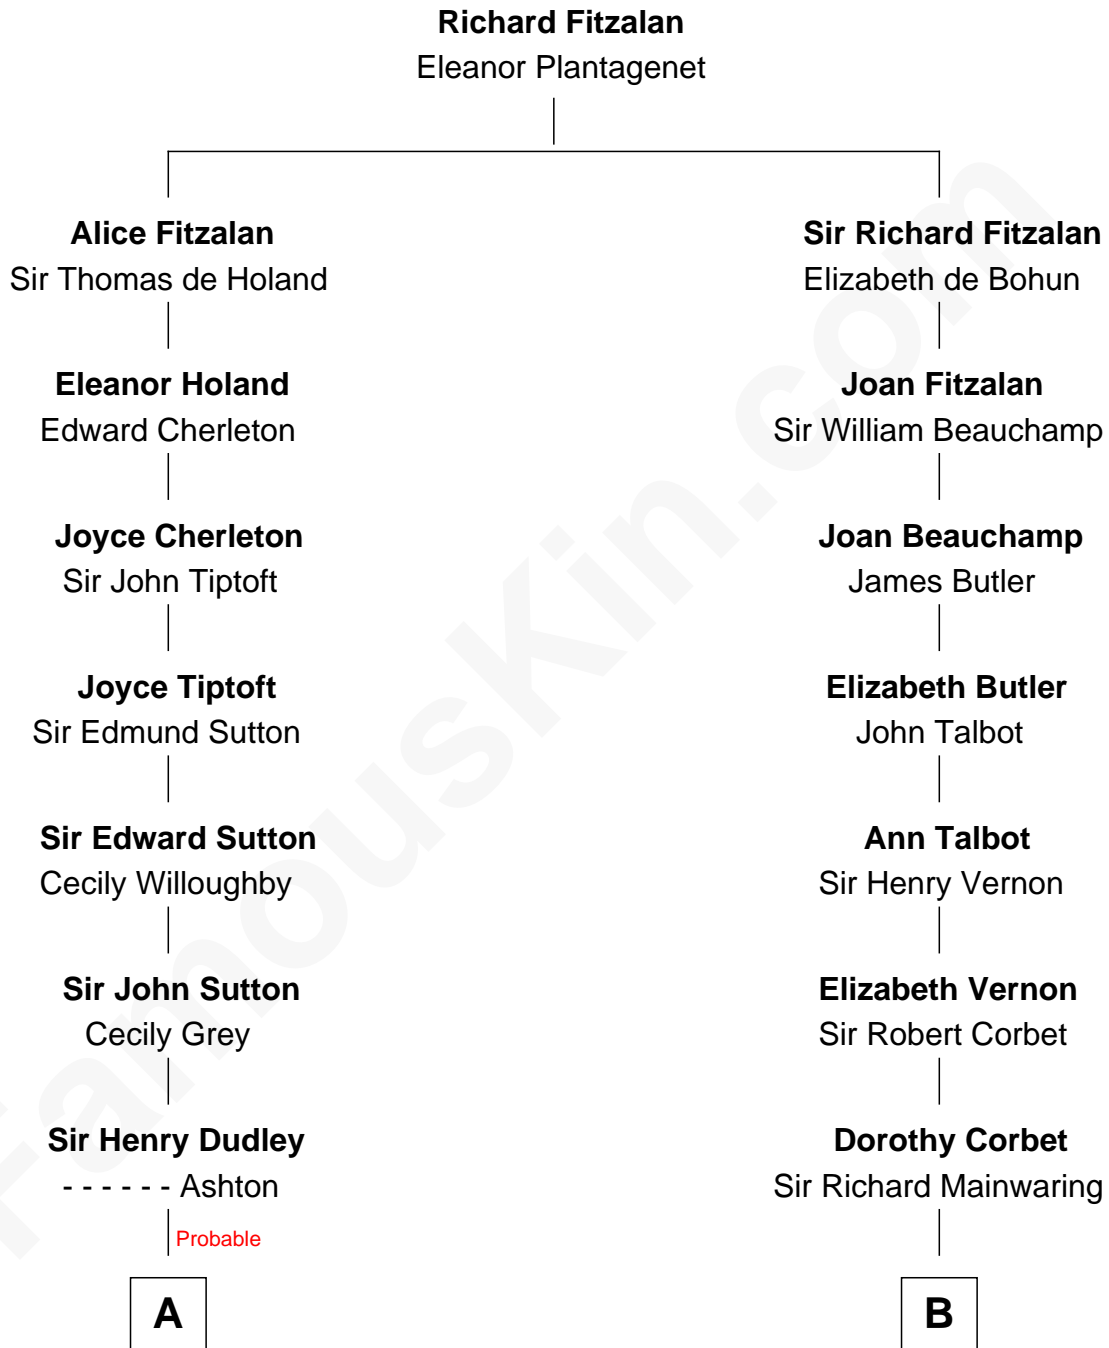

FamousKin.com Relationship Chart of

J. K. Simmons
TV and Movie Actor

19th cousin of

Allen Dulles
5th Director of the C.I.A.

C

Ruth Hazen
Col. Ralph Archibald Kimble

Patricia Kimble
Dr. Donald William Simmons