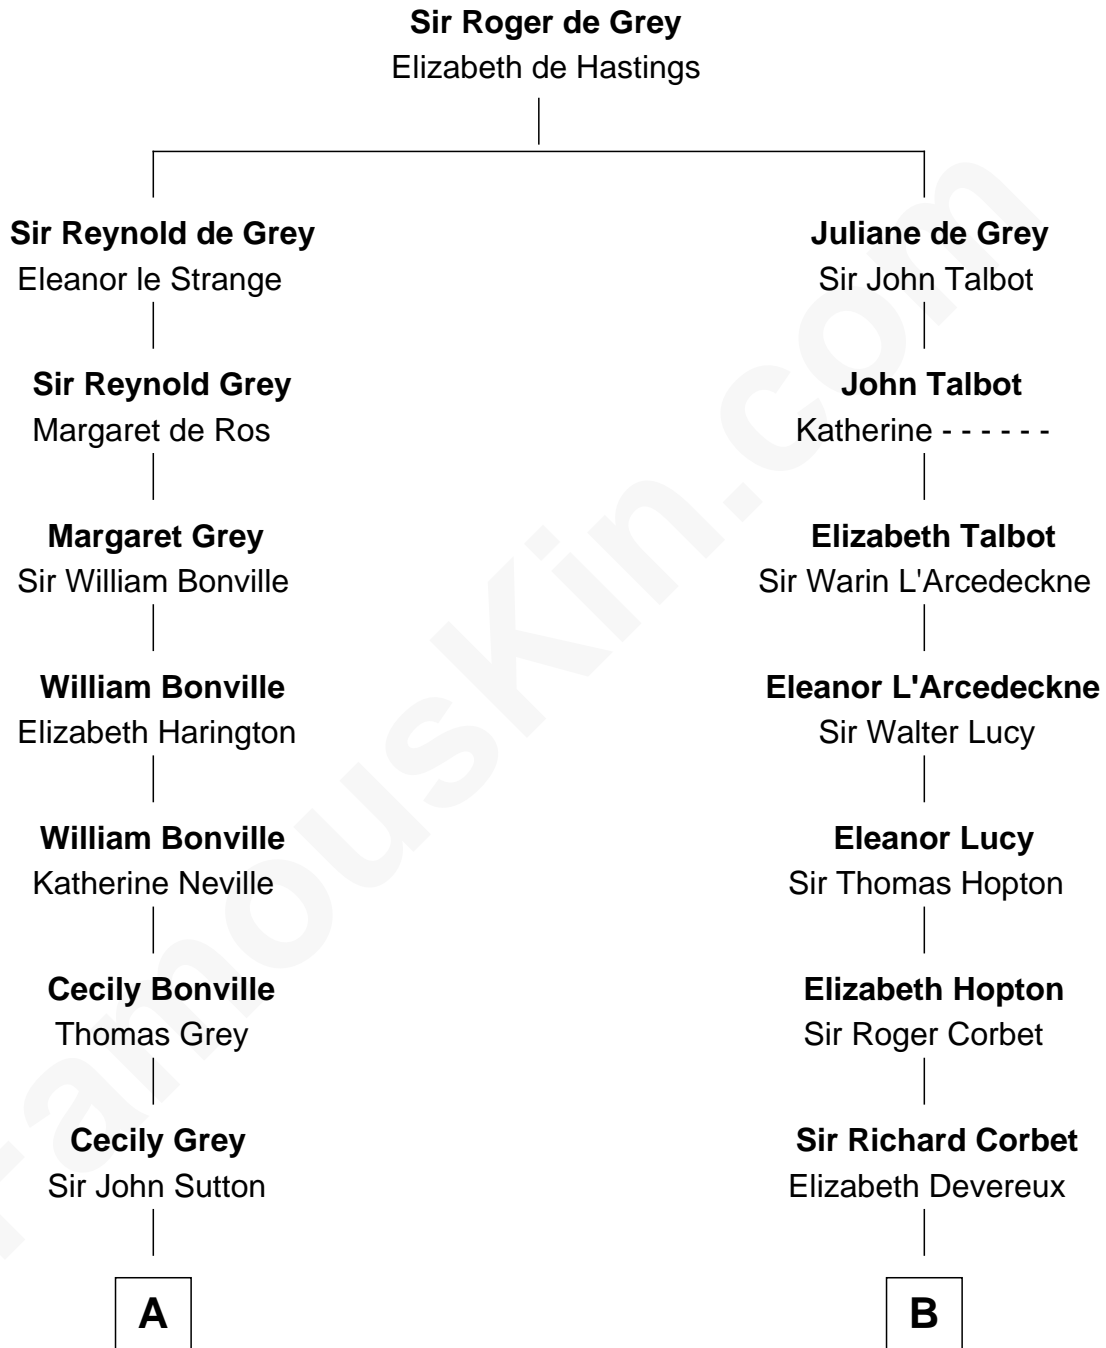

# FamousKin.com Relationship Chart of

**J. K. Simmons**  
*TV and Movie Actor*

20th cousin 1 time removed of

**John Foster Dulles**  
*52nd U.S. Secretary of State*

**C**

**Lewis Jacob Hazen**  
Emma Broaddus Lewis

**Ruth Hazen**  
Col. Ralph Archibald Kimble

**Patricia Kimble**  
Dr. Donald William Simmons

**J. K. Simmons**  
*TV and Movie Actor*

**D**

**Joanna Leffingwell**  
Charles Lathrop

**Harriet Wadsworth Lathrop**  
Rev. Miron Winslow