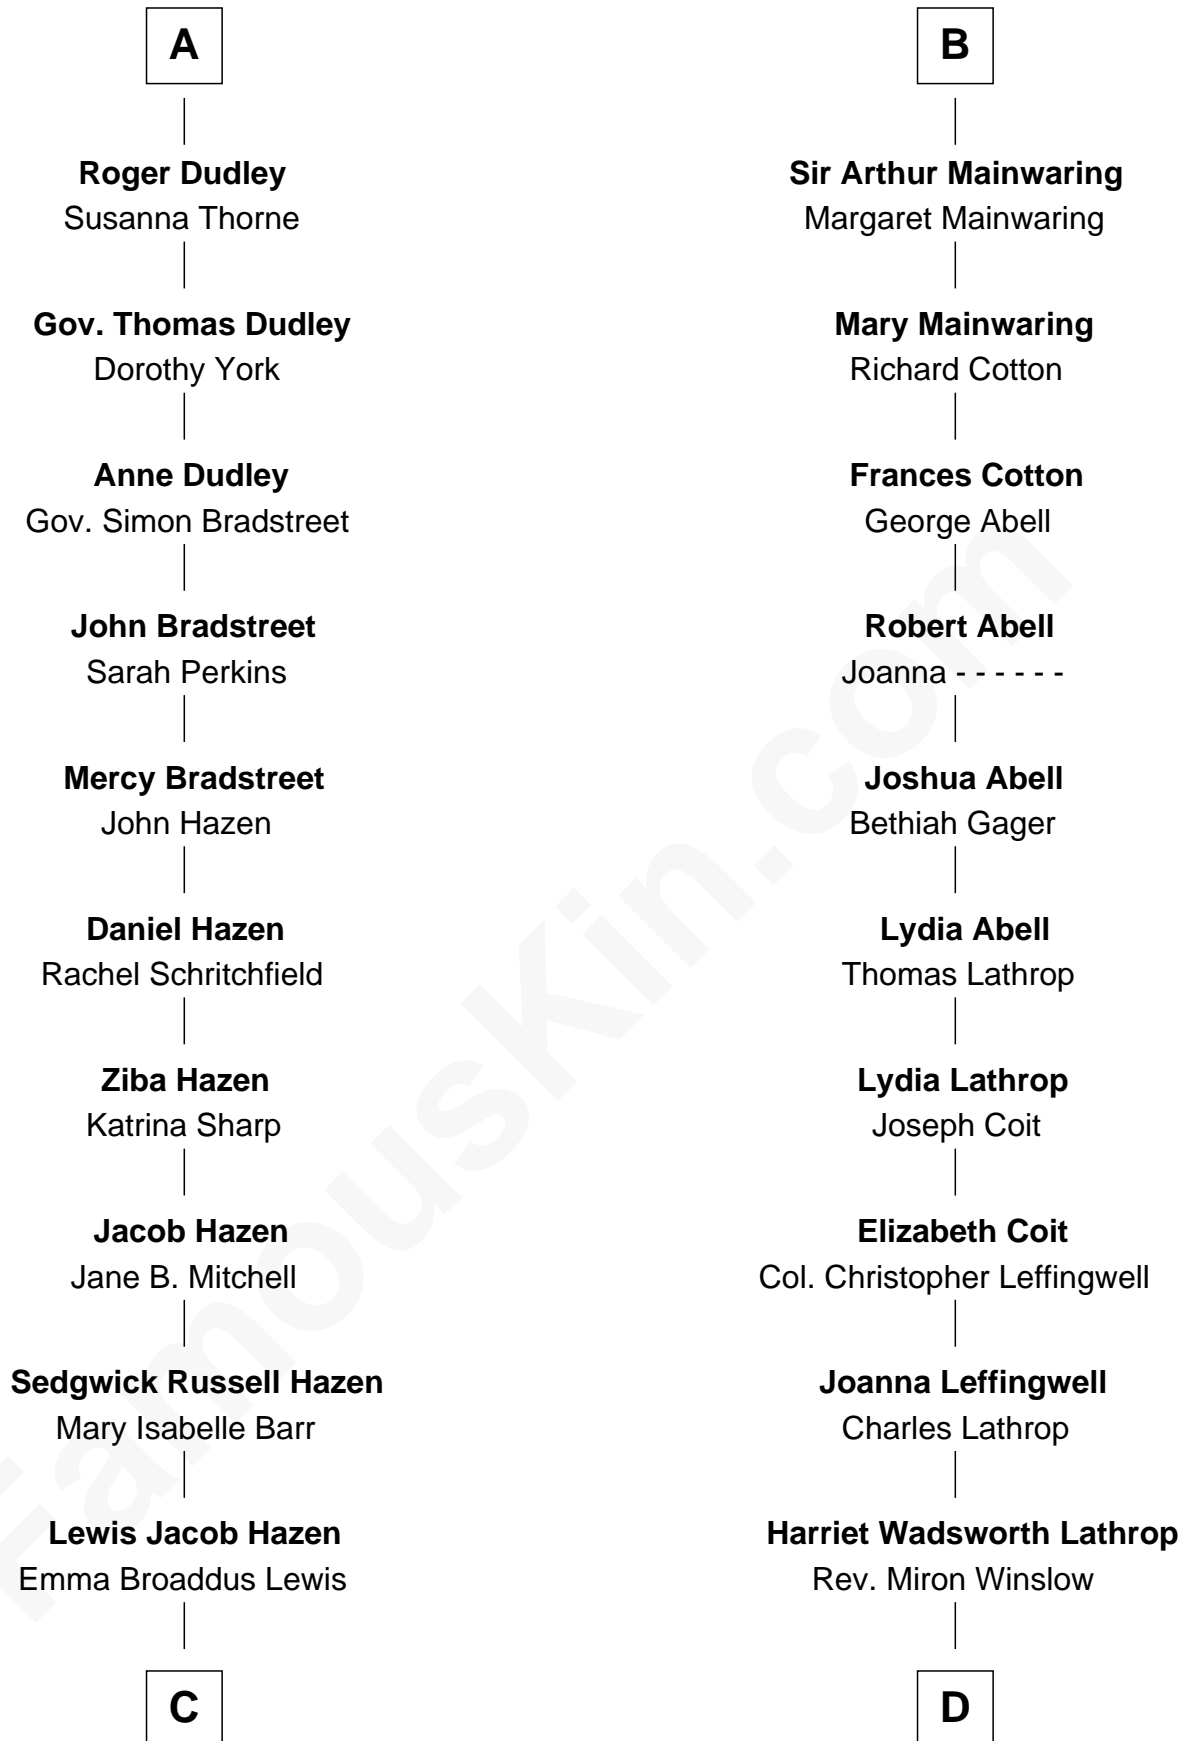

FamousKin.com Relationship Chart of

J. K. Simmons
TV and Movie Actor

19th cousin of

John Foster Dulles
52nd U.S. Secretary of State

C

Ruth Hazen
Col. Ralph Archibald Kimble

Patricia Kimble
Dr. Donald William Simmons

J. K. Simmons
TV and Movie Actor

D

Harriet Lathrop Winslow
Rev. John Welsh Dulles

Allen Macy Dulles
Edith Foster

John Foster Dulles
52nd U.S. Secretary of State

FamousKin.com