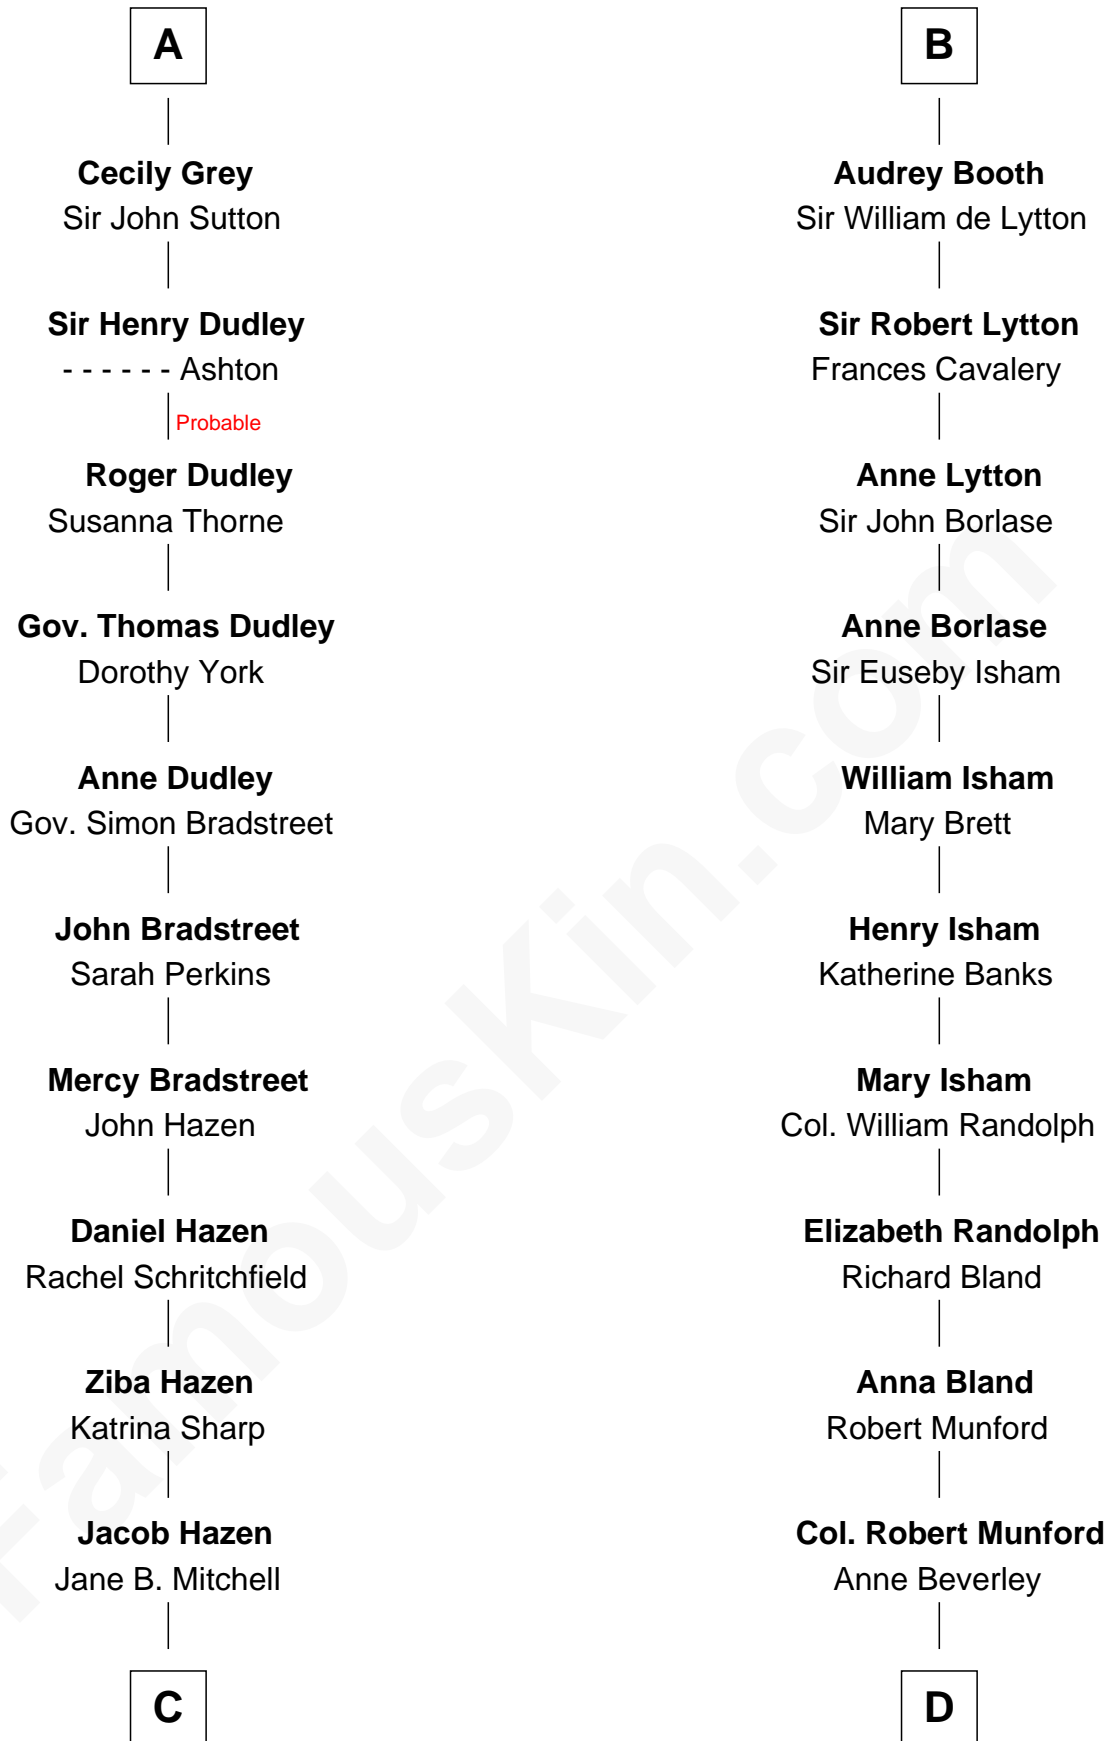

# FamousKin.com Relationship Chart of

**J. K. Simmons**  
TV and Movie Actor

21st cousin of

**Upton Sinclair**  
Pulitzer Prize Winning Novelist

**C**

**Sedgwick Russell Hazen**

Mary Isabelle Barr

**Lewis Jacob Hazen**

Emma Broaddus Lewis

**Ruth Hazen**

Col. Ralph Archibald Kimble

**Patricia Kimble**

Dr. Donald William Simmons

**J. K. Simmons**

*TV and Movie Actor*

**D**