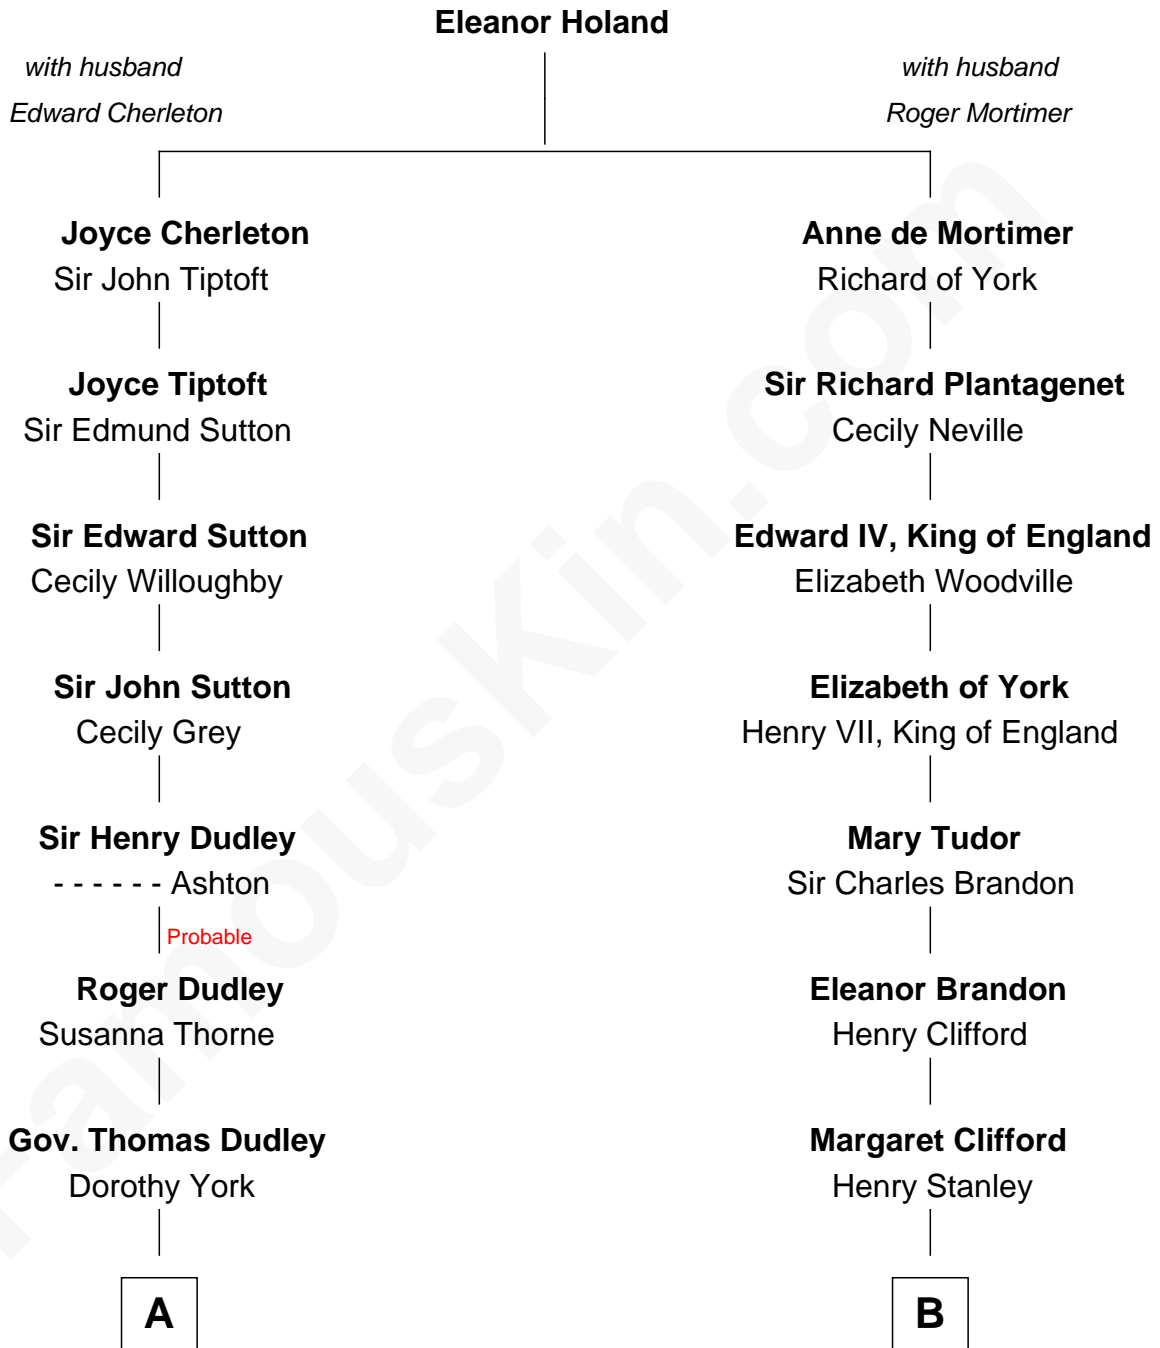

FamousKin.com Relationship Chart of

J. K. Simmons

TV and Movie Actor

17th cousin 2 times removed of

Guy Ritchie

British Filmmaker

C

Doris Margaretta McLaughlin

Stuart John Ritchie

John Vivian Ritchie

Amber Mary Parkinson

Guy Ritchie

British Filmmaker

FamousKin.com