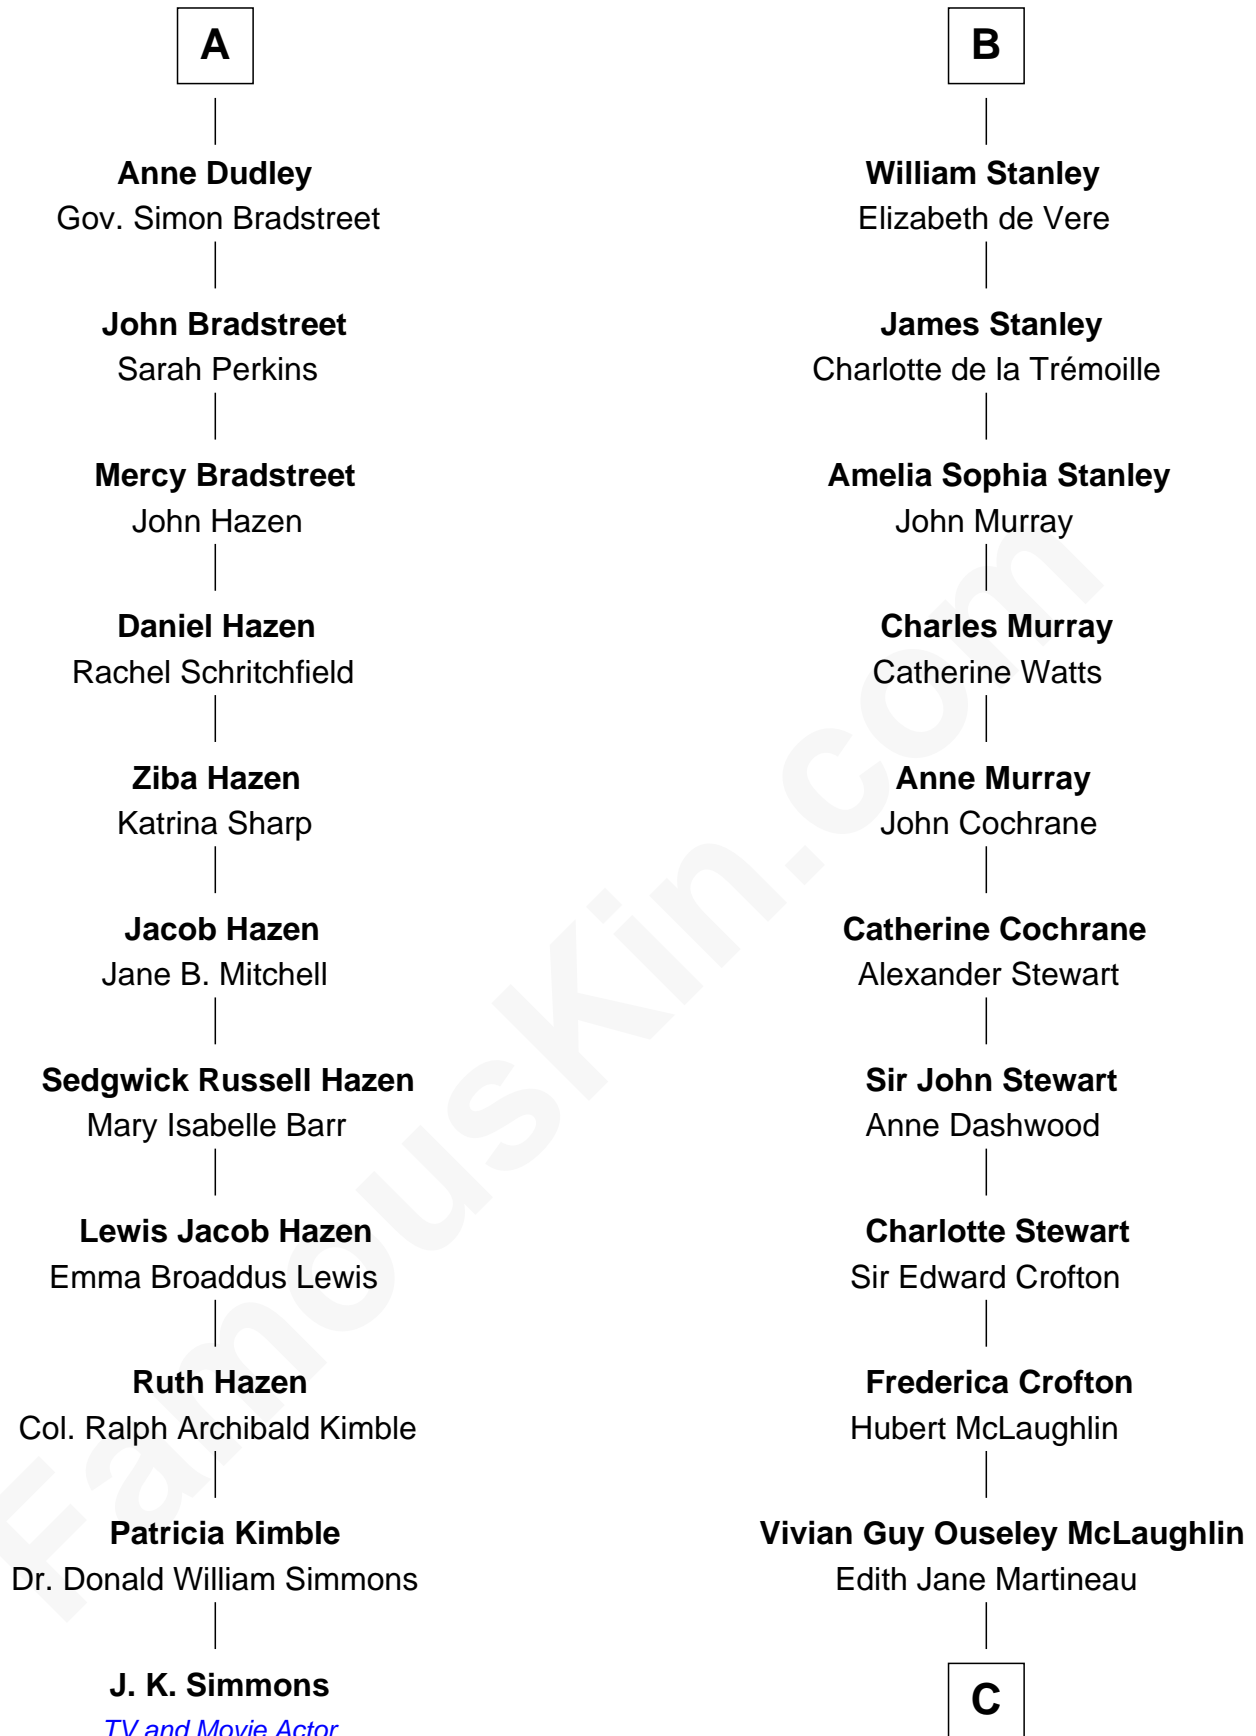

FamousKin.com Relationship Chart of

J. K. Simmons

TV and Movie Actor

17th cousin 2 times removed of

Guy Ritchie

British Filmmaker

C

Doris Margaretta McLaughlin

Stuart John Ritchie

John Vivian Ritchie

Amber Mary Parkinson

Guy Ritchie

British Filmmaker

FamousKin.com