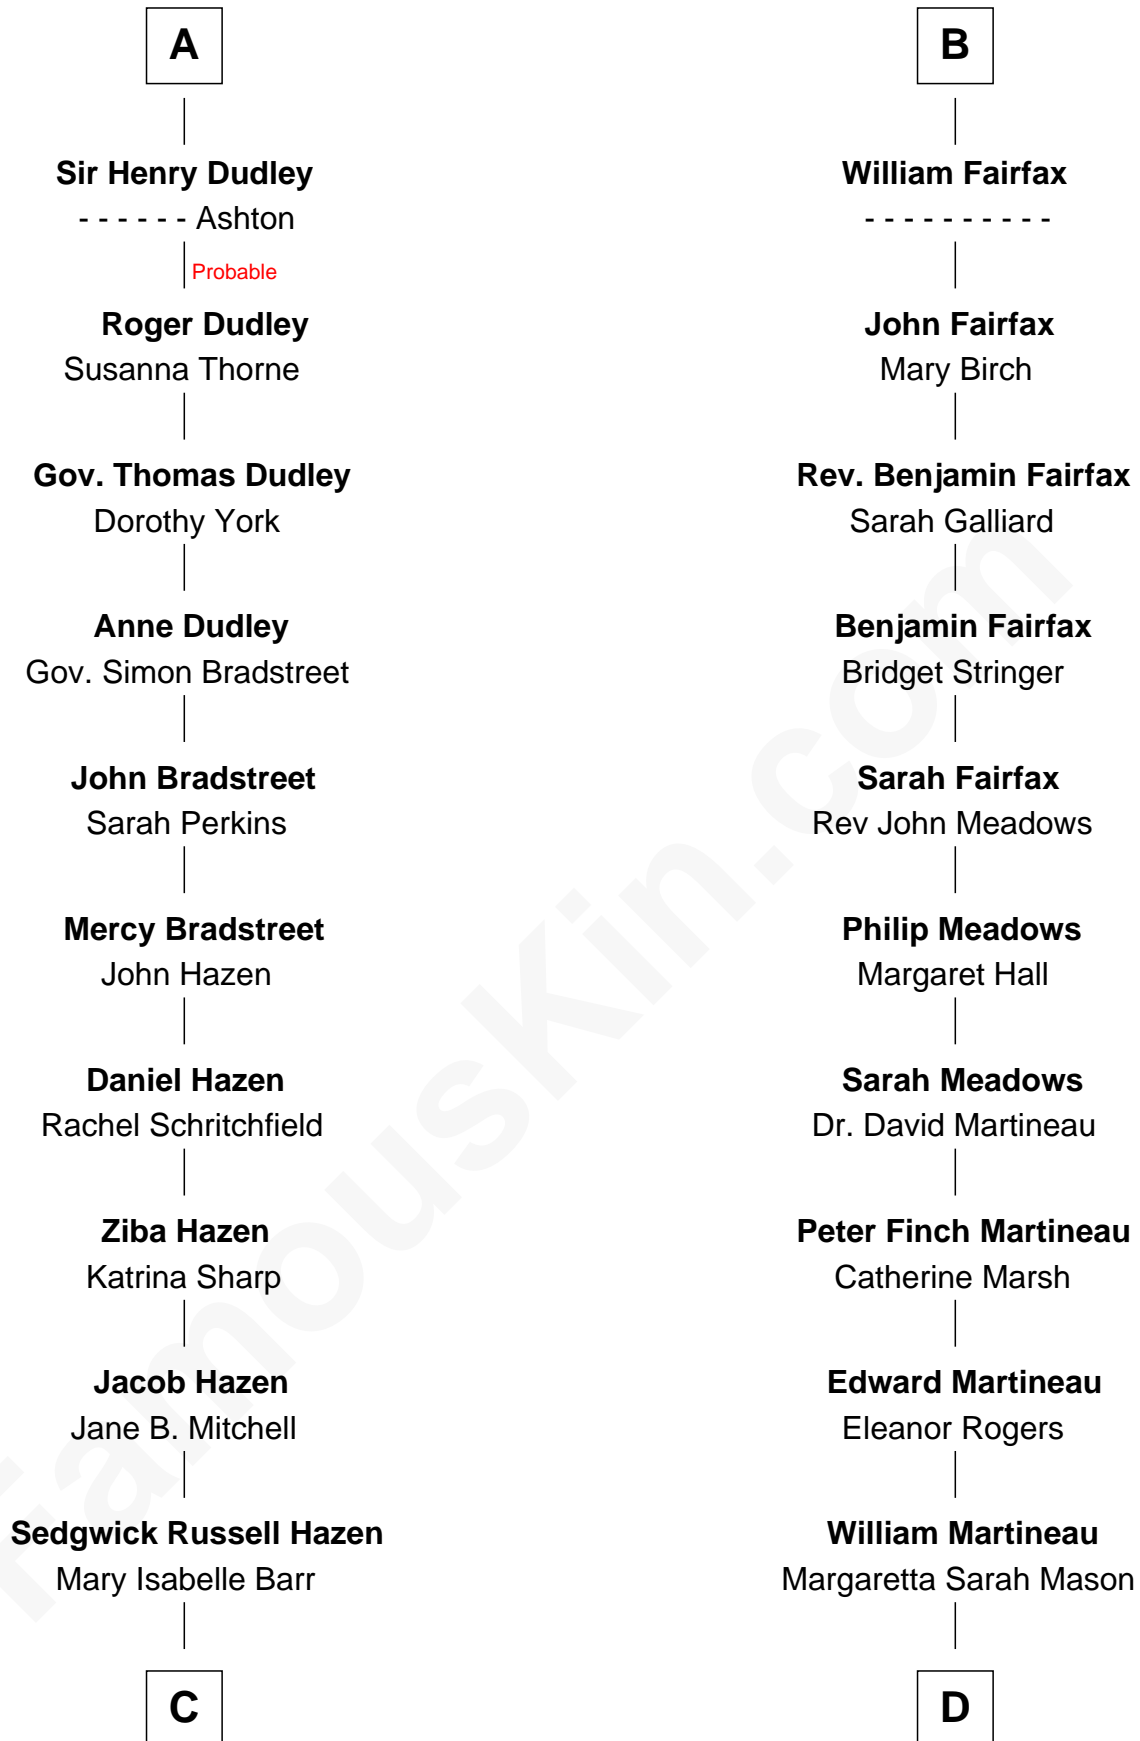

FamousKin.com Relationship Chart of

J. K. Simmons
TV and Movie Actor

20th cousin of

Guy Ritchie
British Filmmaker

Ralph de Stafford
Margaret de Audley

C

Lewis Jacob Hazen
Emma Broaddus Lewis

Ruth Hazen
Col. Ralph Archibald Kimble

Patricia Kimble
Dr. Donald William Simmons

J. K. Simmons
TV and Movie Actor

D

Edith Jane Martineau
Vivian Guy Ouseley McLaughlin

Doris Margaretta McLaughlin
Stuart John Ritchie

John Vivian Ritchie
Amber Mary Parkinson