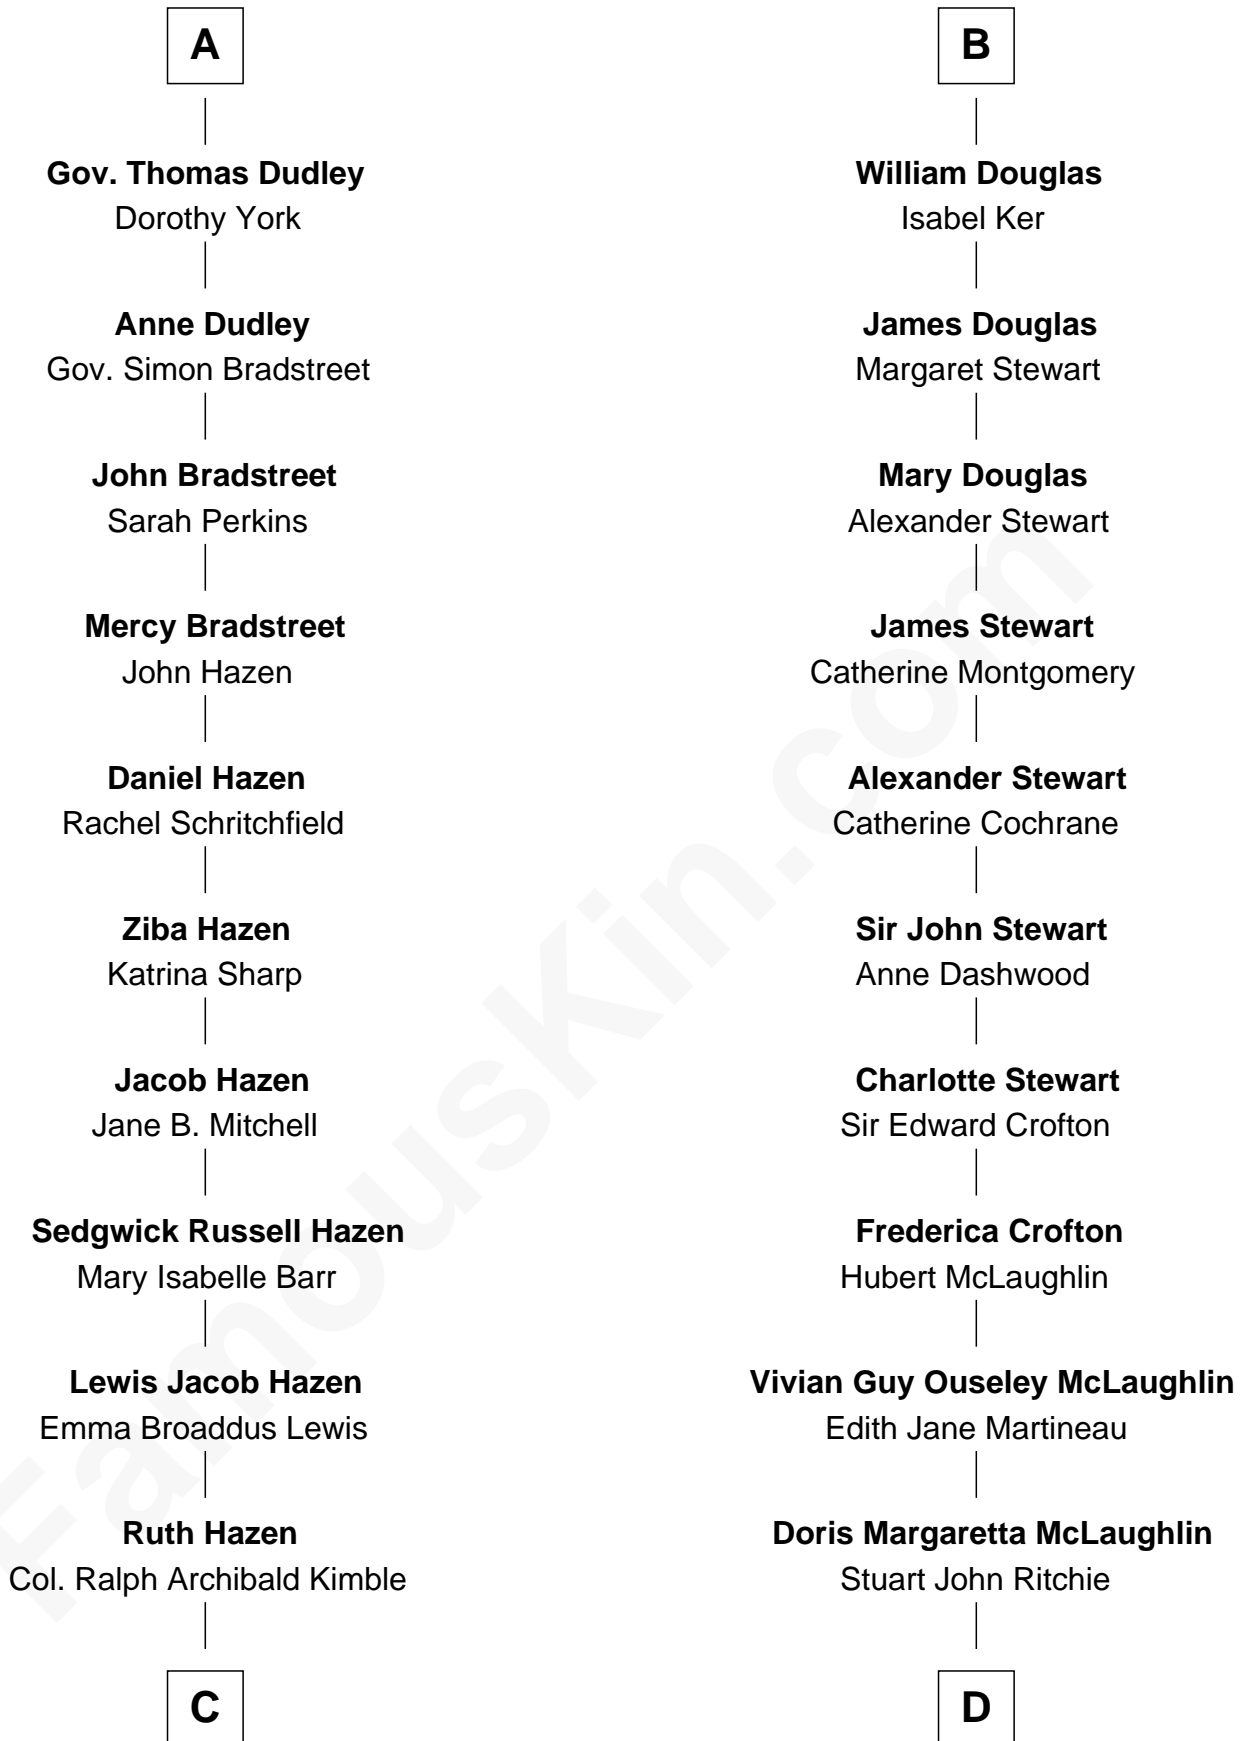

# FamousKin.com Relationship Chart of

**J. K. Simmons**  
TV and Movie Actor

18th cousin of

**Guy Ritchie**  
British Filmmaker

**Sir Thomas de Holand**  
Alice Fitzalan

**C**

**Patricia Kimble**  
Dr. Donald William Simmons

**J. K. Simmons**  
*TV and Movie Actor*

**D**

**John Vivian Ritchie**  
Amber Mary Parkinson

**Guy Ritchie**  
*British Filmmaker*

FamousKin.com