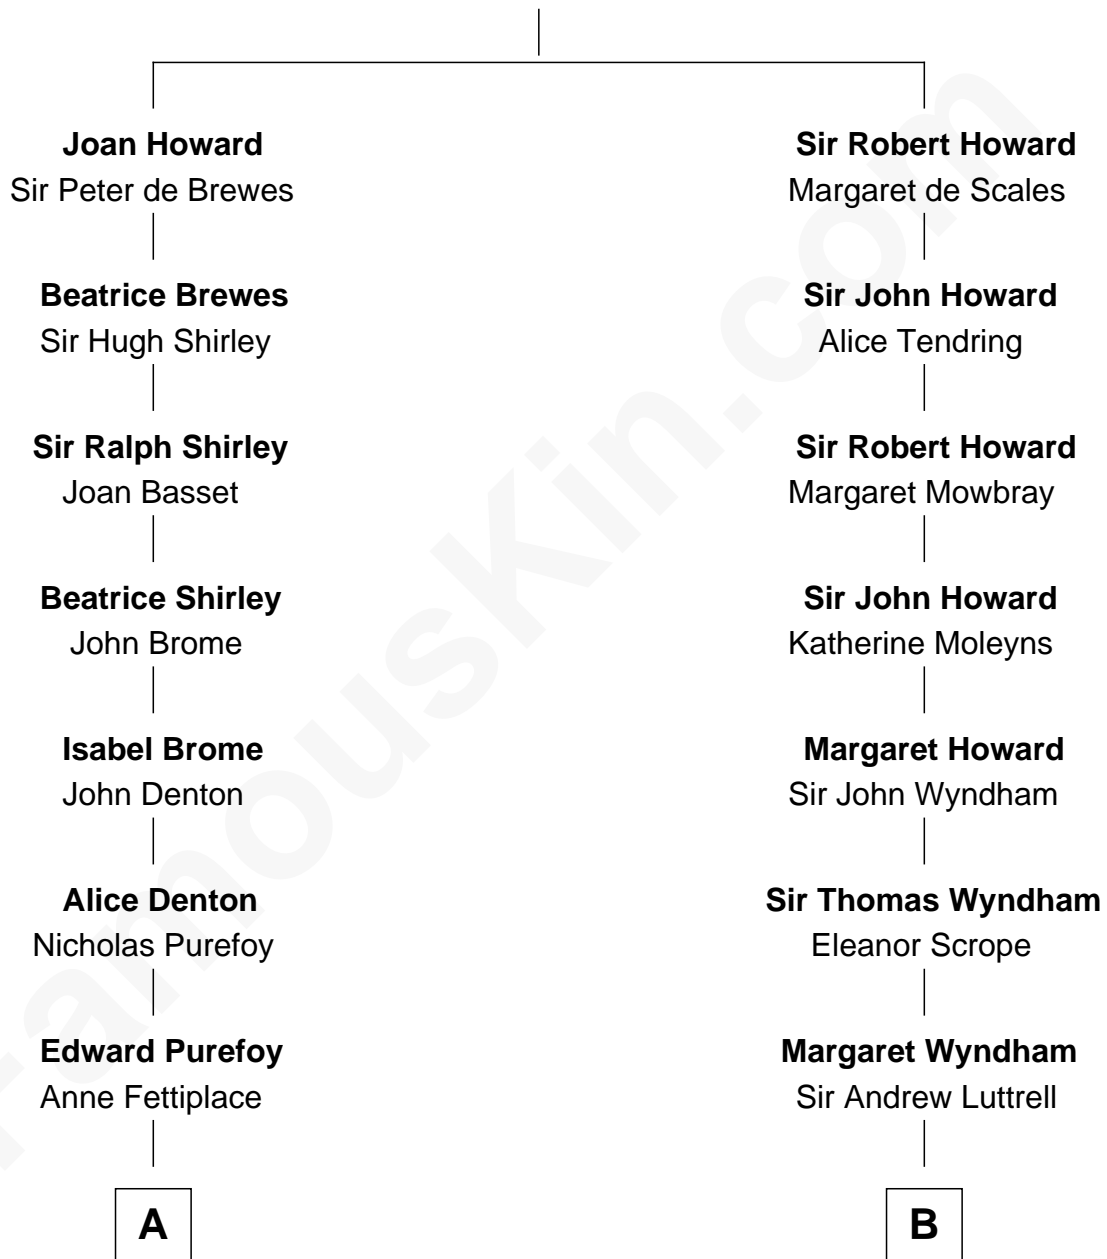

FamousKin.com Relationship Chart of

J. K. Simmons
TV and Movie Actor

20th cousin of

Guy Ritchie
British Filmmaker

Sir John Howard
Alice de Bois

C

Lewis Jacob Hazen
Emma Broaddus Lewis

Ruth Hazen
Col. Ralph Archibald Kimble

Patricia Kimble
Dr. Donald William Simmons

J. K. Simmons
TV and Movie Actor

D

Vivian Guy Ouseley McLaughlin
Edith Jane Martineau

Doris Margaretta McLaughlin
Stuart John Ritchie

John Vivian Ritchie
Amber Mary Parkinson