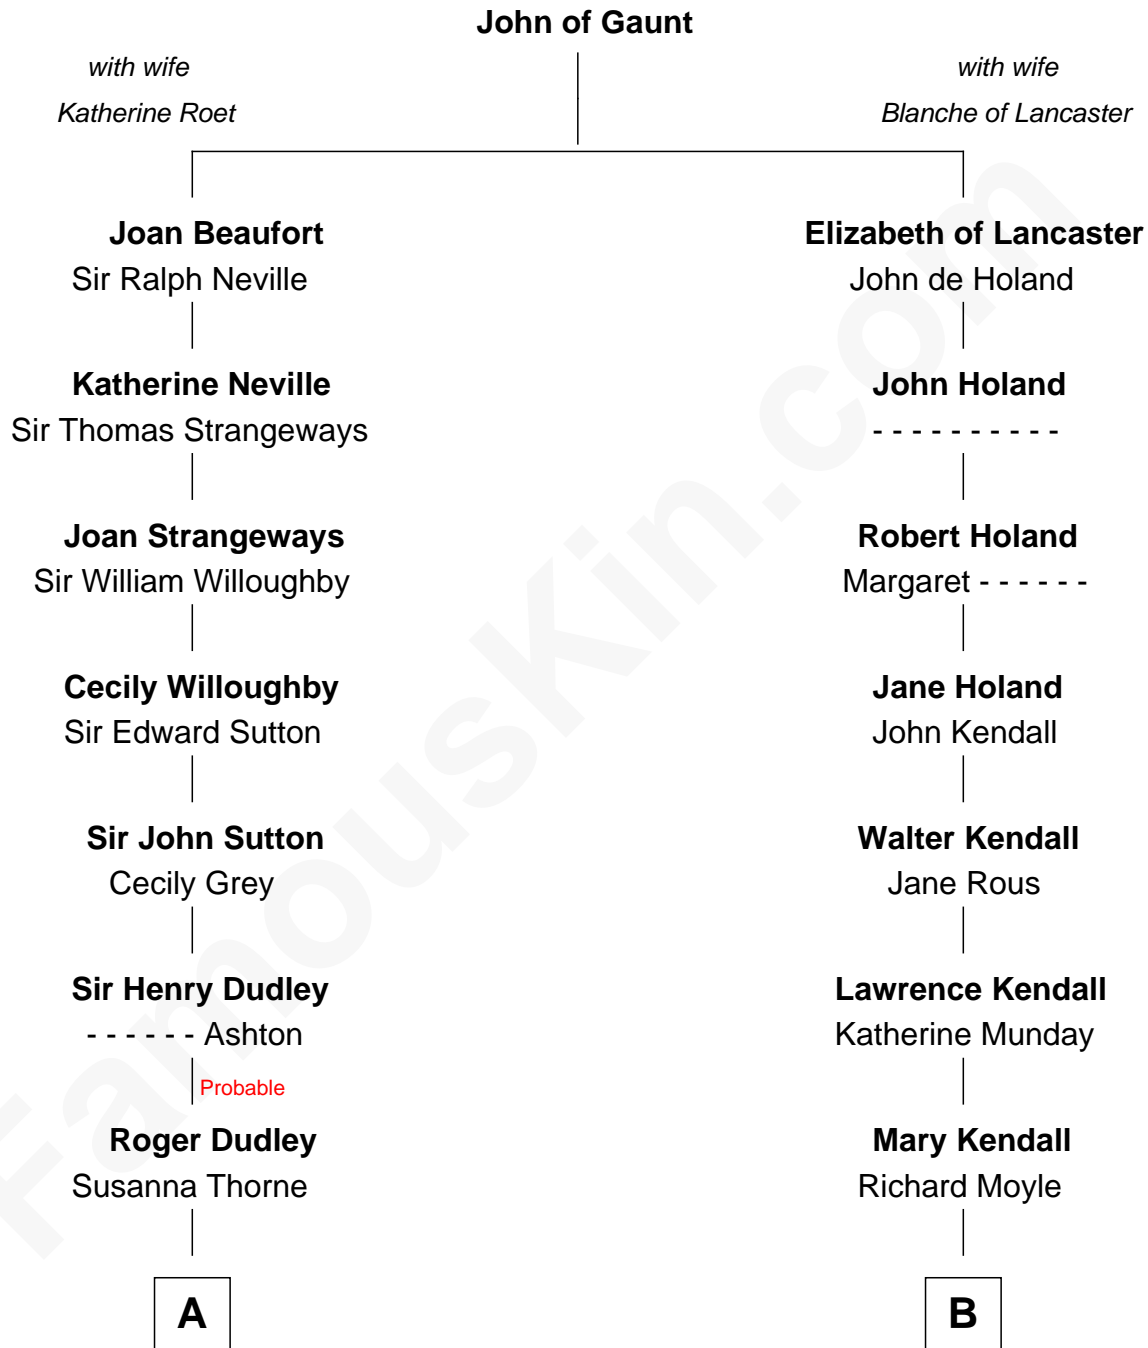

FamousKin.com Relationship Chart of

J. K. Simmons

TV and Movie Actor

17th cousin 1 time removed of

Buckminster Fuller

Author, Architect, and Inventor

C

Patricia Kimble
Dr. Donald William Simmons