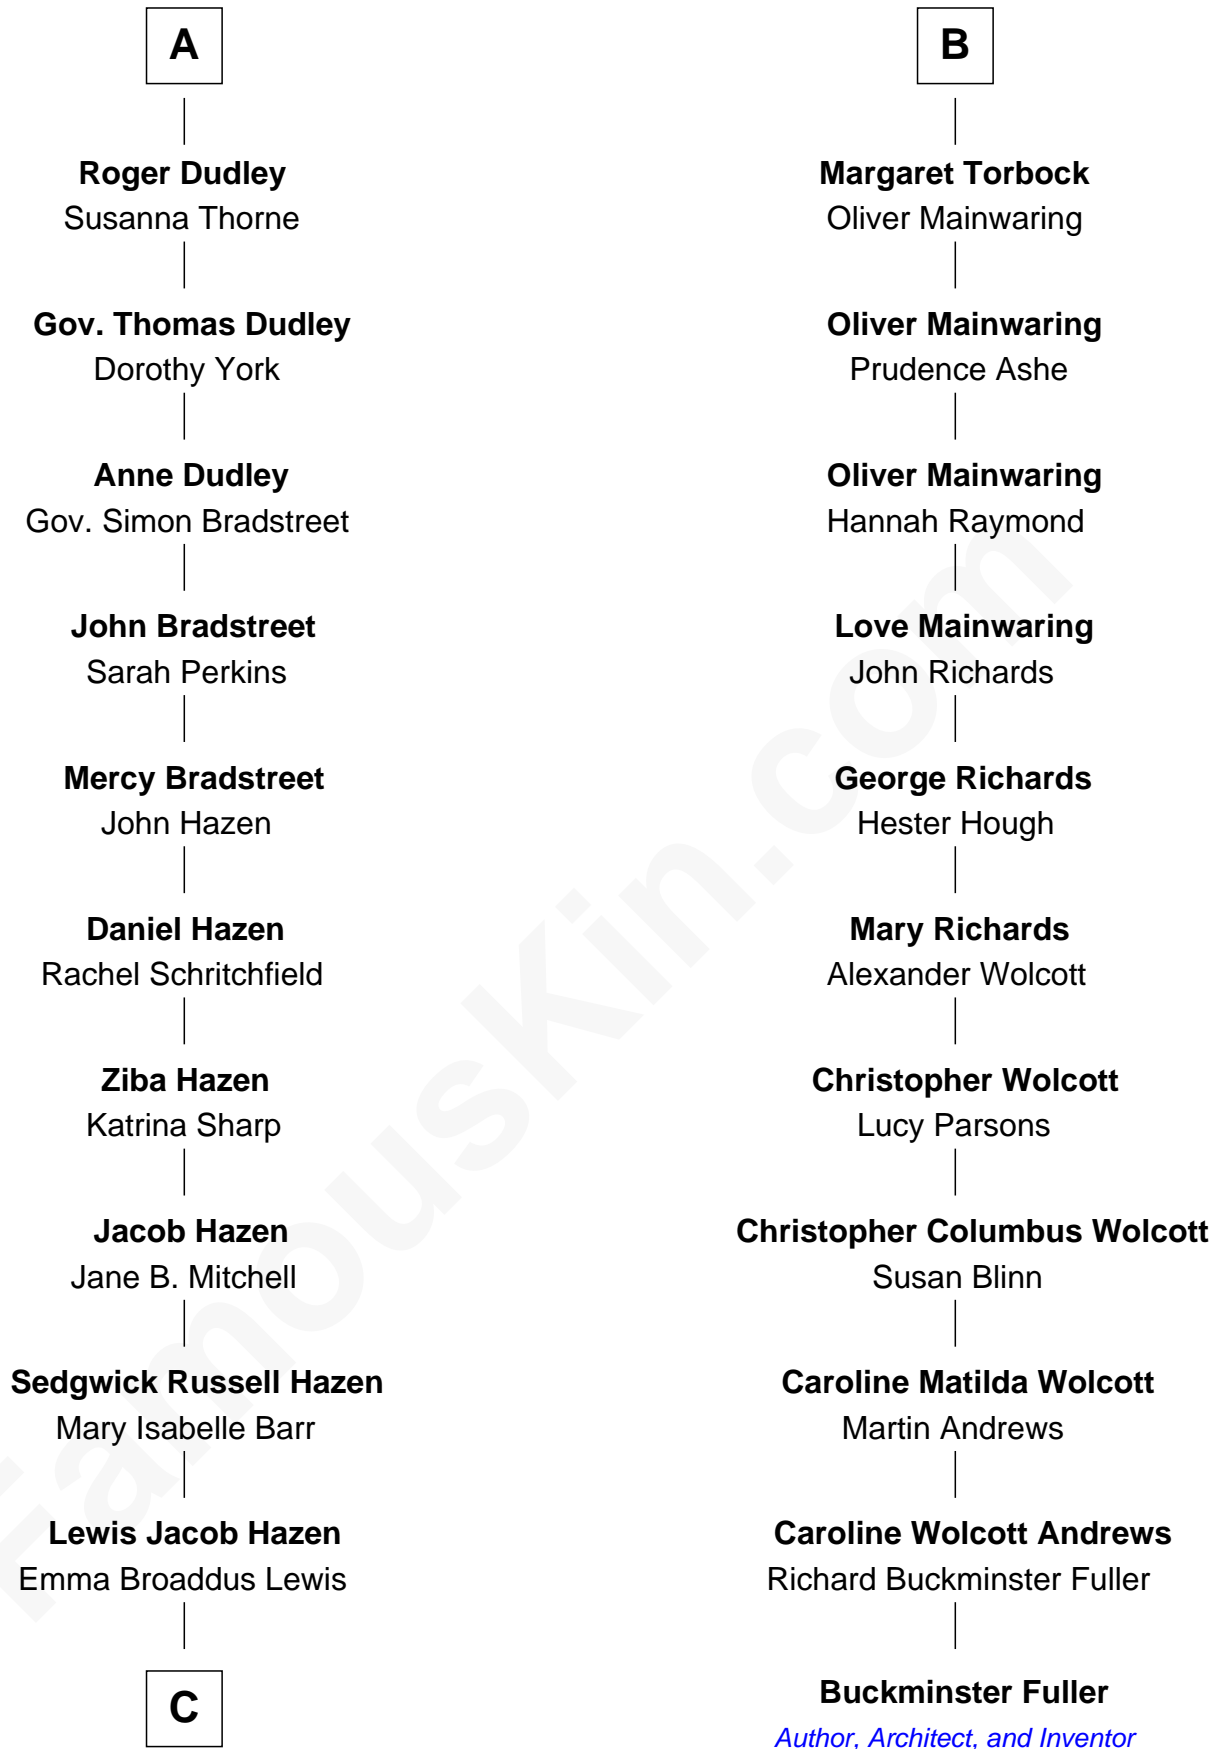

# FamousKin.com Relationship Chart of

**J. K. Simmons**

*TV and Movie Actor*

17th cousin 2 times removed of

**Buckminster Fuller**

*Author, Architect, and Inventor*

**C**

**Ruth Hazen**  
Col. Ralph Archibald Kimble

**Patricia Kimble**  
Dr. Donald William Simmons

**J. K. Simmons**  
*TV and Movie Actor*