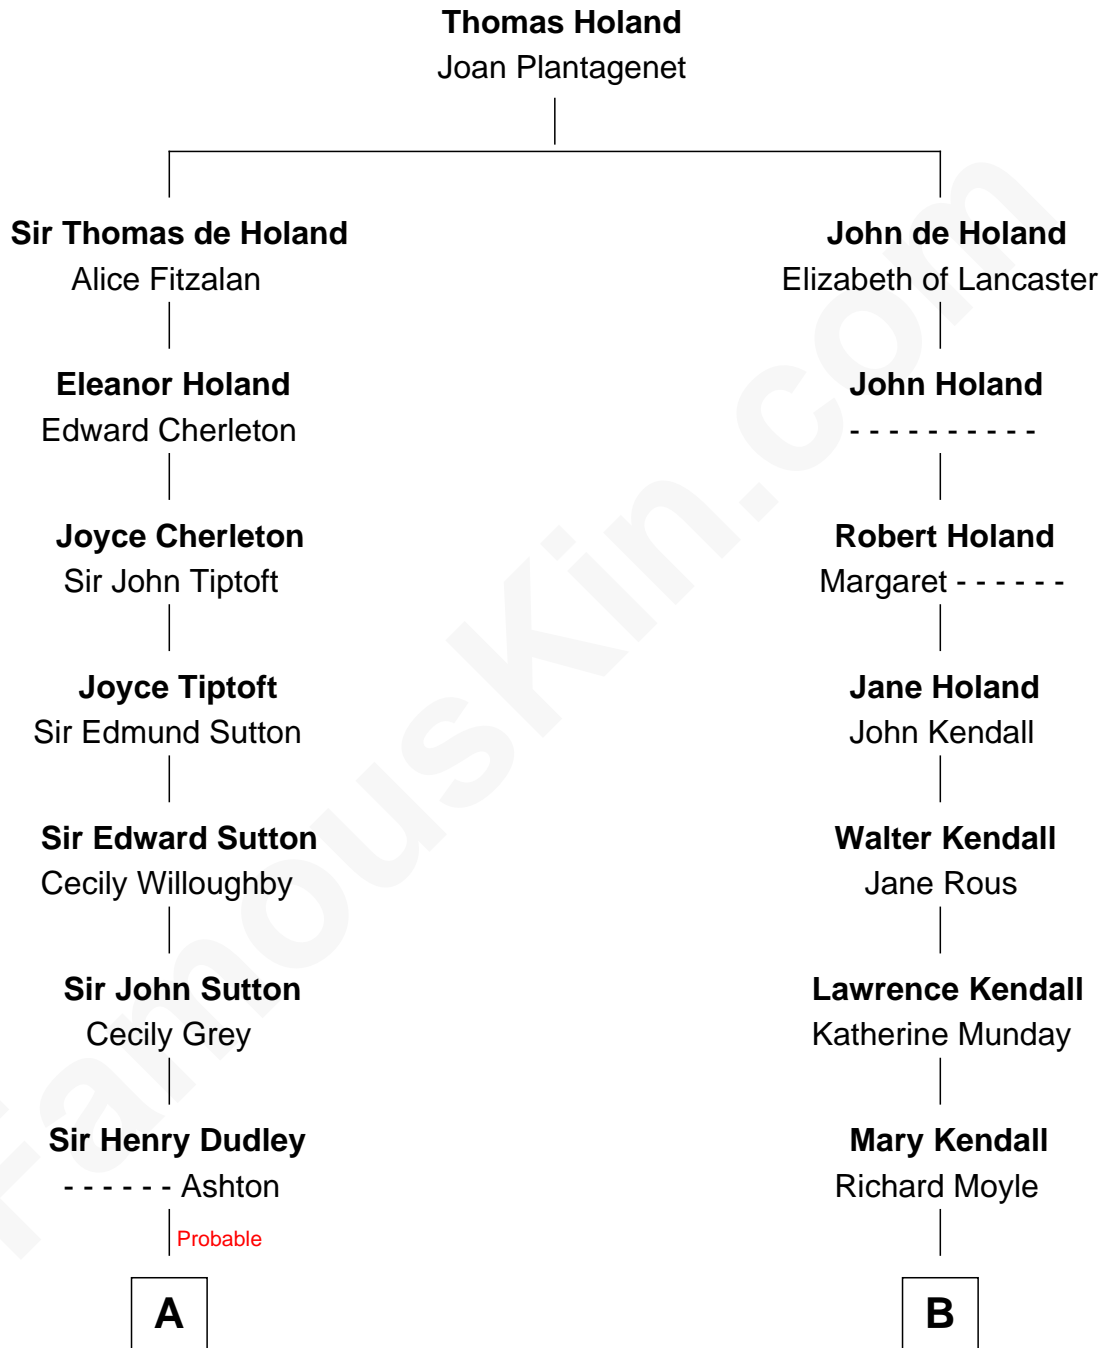

FamousKin.com Relationship Chart of

J. K. Simmons

TV and Movie Actor

17th cousin 2 times removed of

Buckminster Fuller

Author, Architect, and Inventor

C

Ruth Hazen
Col. Ralph Archibald Kimble