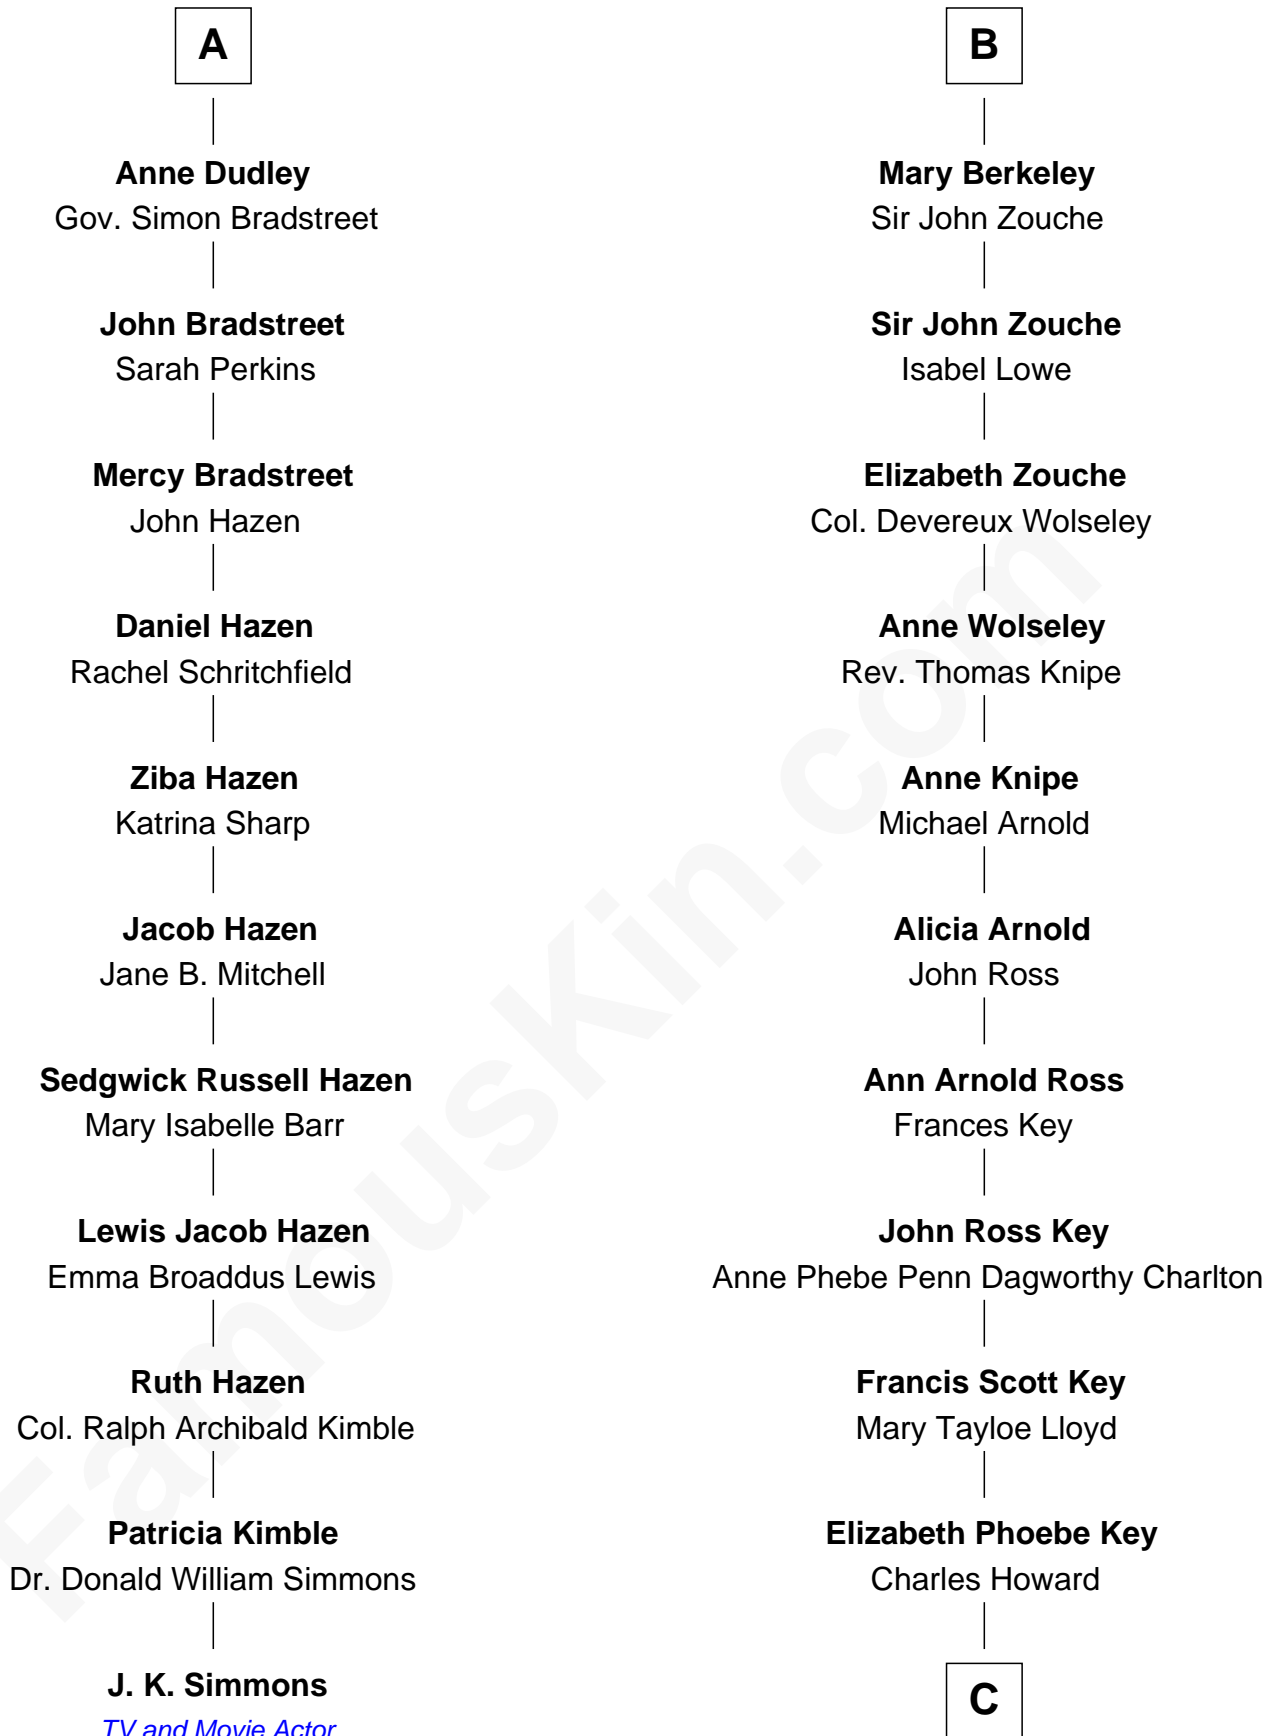

# FamousKin.com Relationship Chart of

**J. K. Simmons**  
TV and Movie Actor

17th cousin 1 time removed of

**Thomas Hunt Morgan**  
Nobel Prize Winner in Physiology or Medicine

C

Ellen Key Howard  
Charlton Hunt Morgan

Thomas Hunt Morgan  
*Nobel Prize Winner*

FamousKin.com