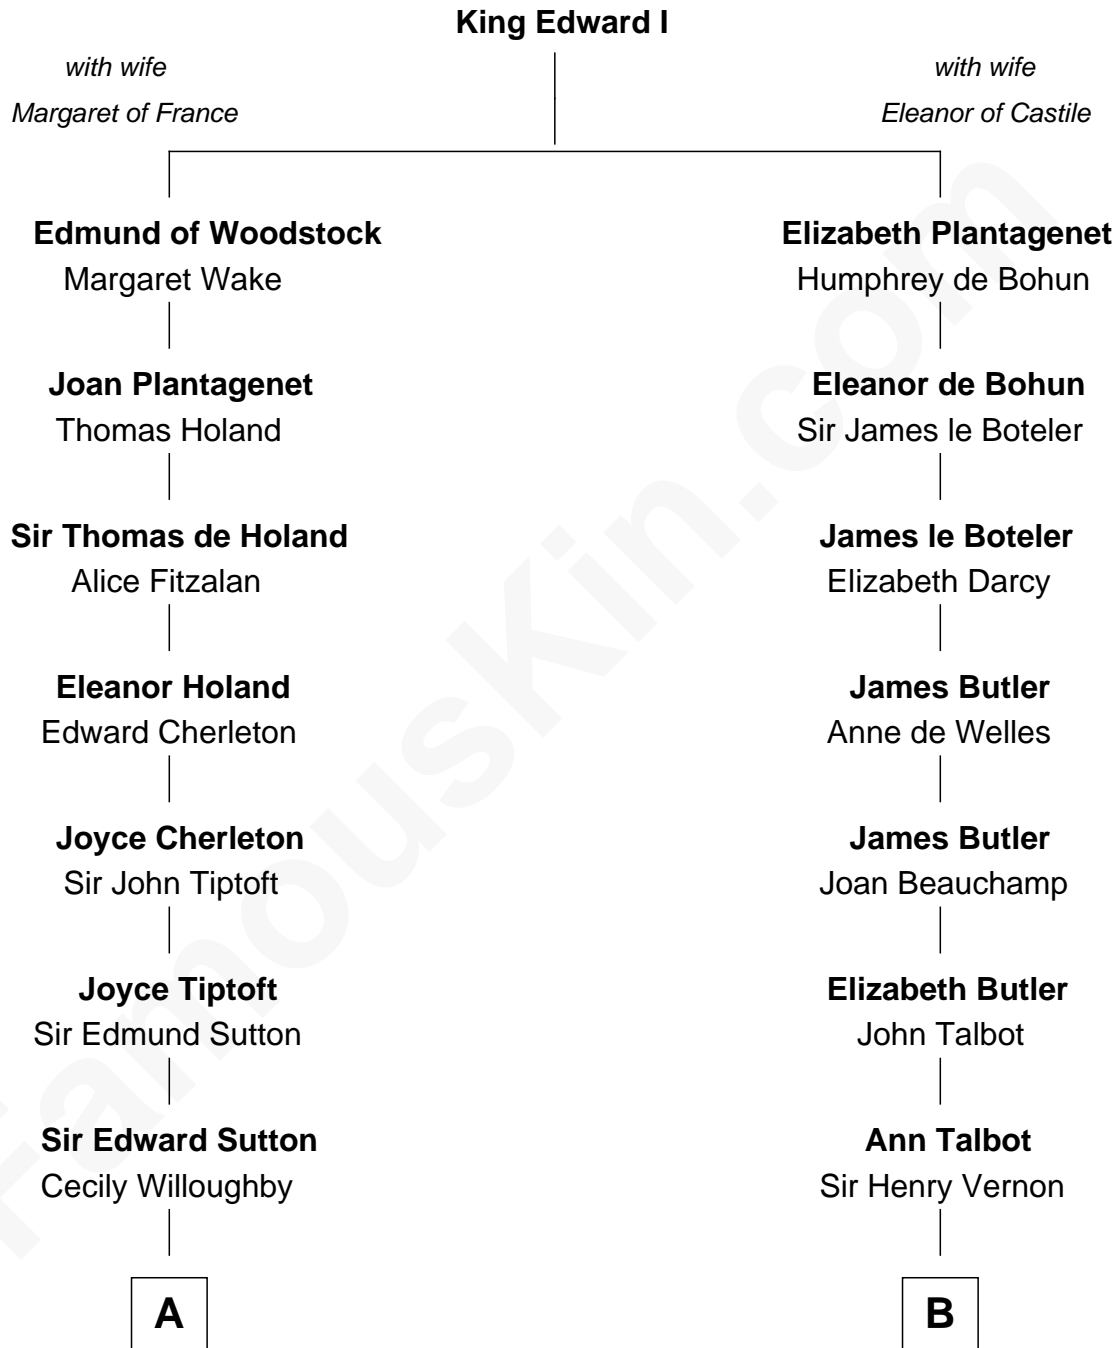

FamousKin.com Relationship Chart of

J. K. Simmons

TV and Movie Actor

19th cousin 2 times removed of

Marjorie Post

Founder of General Foods

C

Sedgwick Russell Hazen