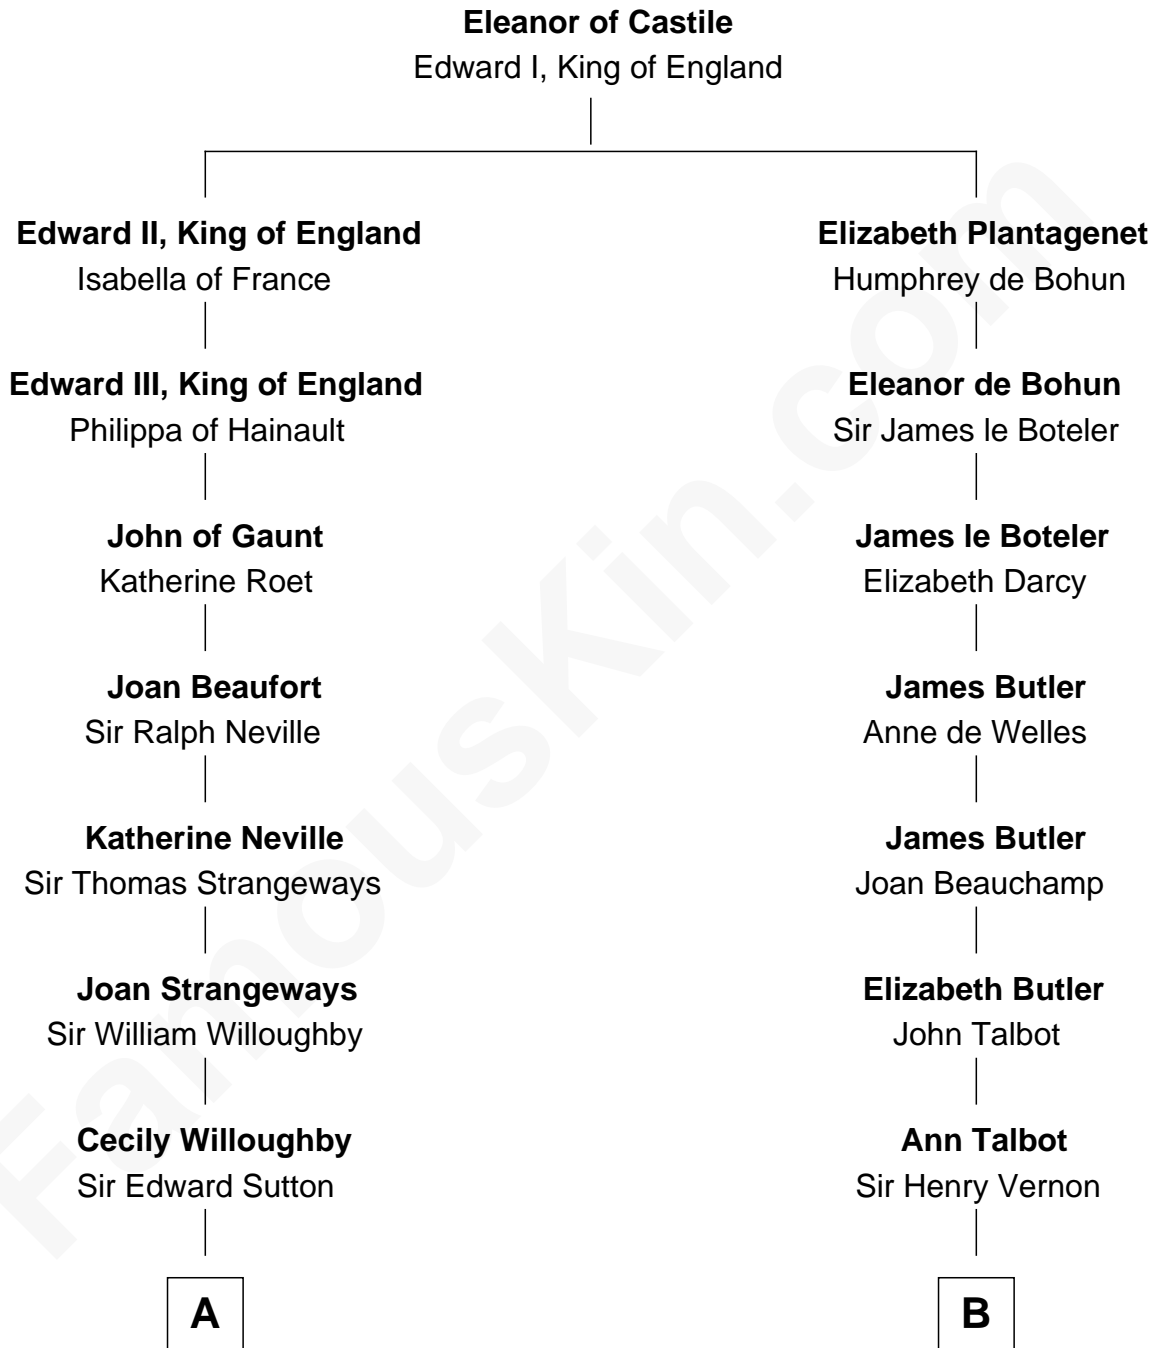

# FamousKin.com Relationship Chart of

**J. K. Simmons**

*TV and Movie Actor*

19th cousin 2 times removed of

**Marjorie Post**

*Founder of General Foods*

**C**

**Sedgwick Russell Hazen**

Mary Isabelle Barr

**Lewis Jacob Hazen**

Emma Broaddus Lewis

**Ruth Hazen**

Col. Ralph Archibald Kimble

**Patricia Kimble**

Dr. Donald William Simmons

**J. K. Simmons**