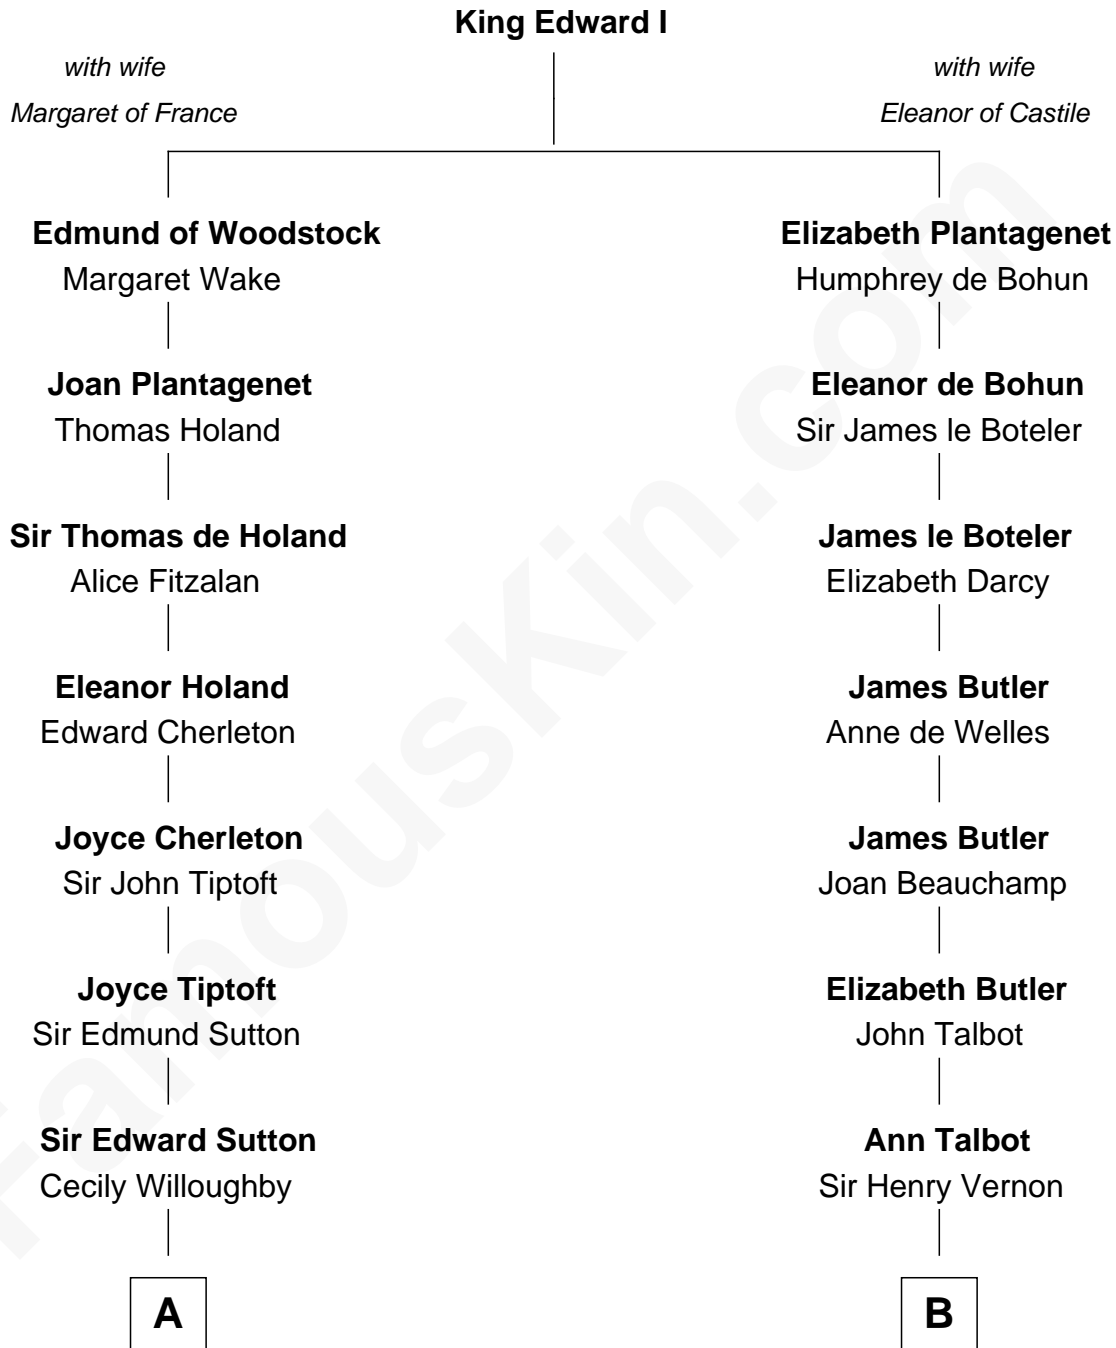

FamousKin.com Relationship Chart of

J. K. Simmons

TV and Movie Actor

18th cousin 3 times removed of

C. W. Post

Founder of Post Cereals

C

Sedgwick Russell Hazen