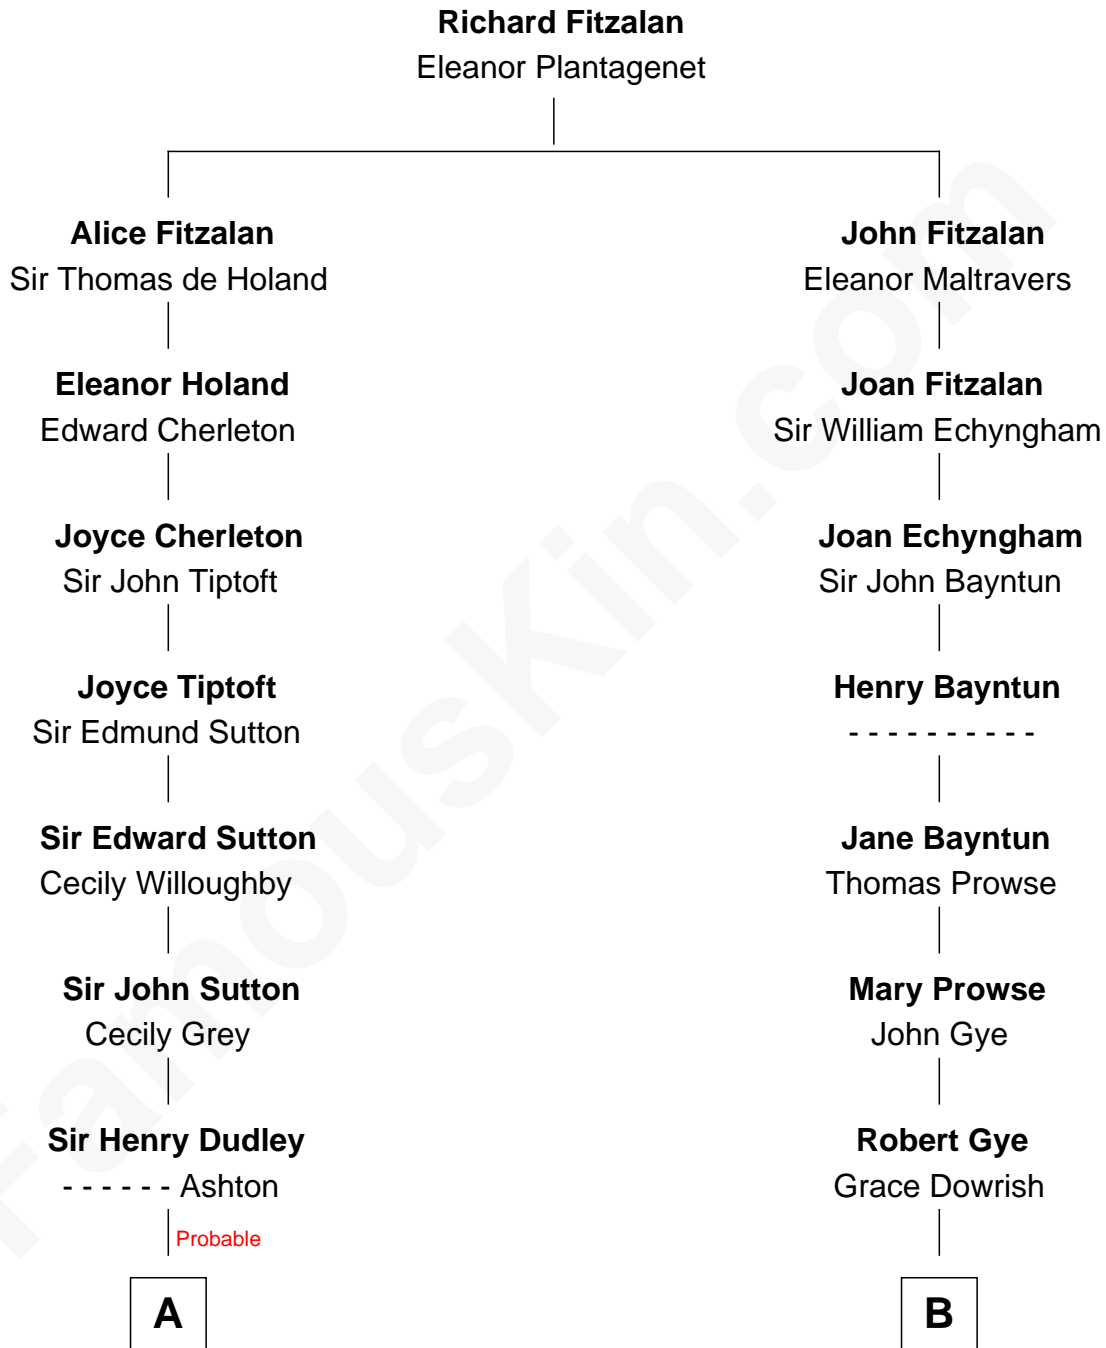

FamousKin.com Relationship Chart of

J. K. Simmons
TV and Movie Actor

18th cousin 1 time removed of

Pete Seeger
American Folk Singer

C

Ruth Hazen
Col. Ralph Archibald Kimble

Patricia Kimble
Dr. Donald William Simmons

J. K. Simmons
TV and Movie Actor

D

Charles Louis Seeger
Constance de Clyver Edson

Pete Seeger
American Folk Singer

FamousKin.com