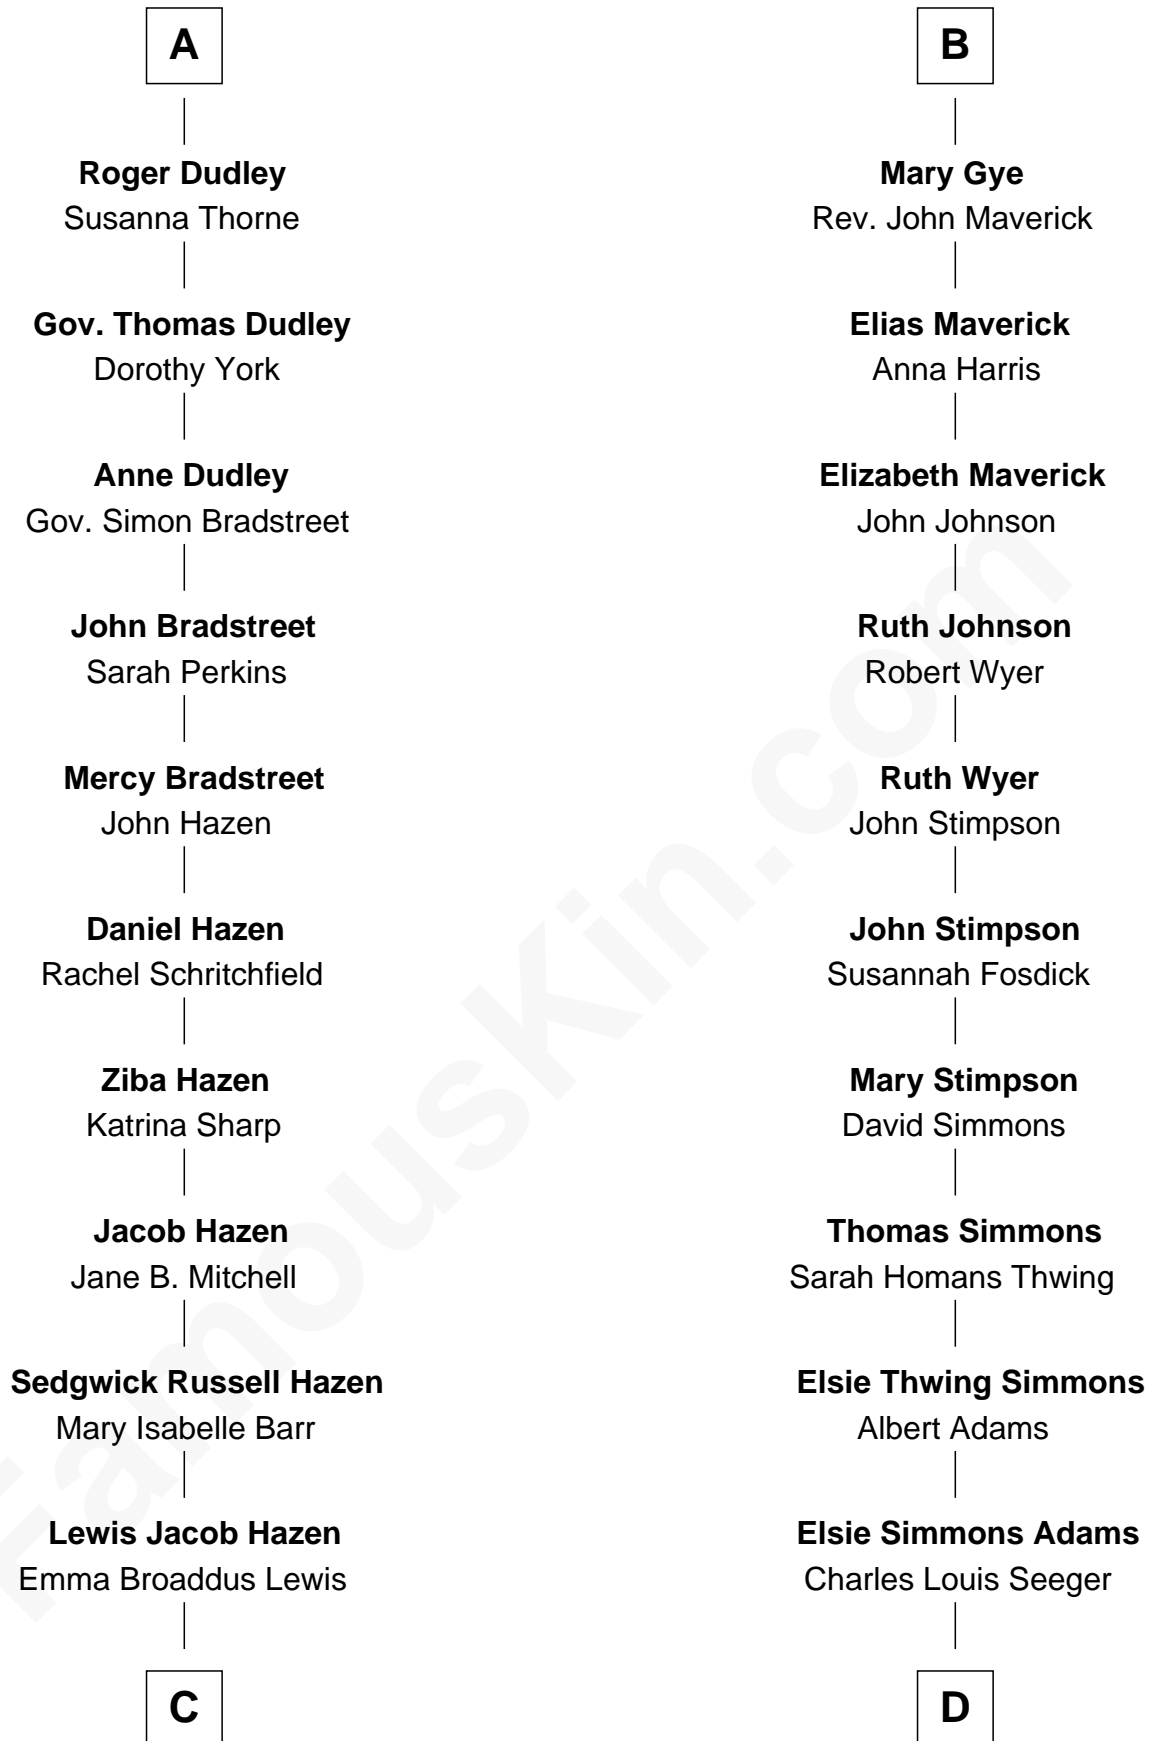

FamousKin.com Relationship Chart of

J. K. Simmons
TV and Movie Actor

18th cousin 1 time removed of

Pete Seeger
American Folk Singer

C

Ruth Hazen
Col. Ralph Archibald Kimble

Patricia Kimble
Dr. Donald William Simmons

J. K. Simmons
TV and Movie Actor

D

Charles Louis Seeger
Constance de Clyver Edson

Pete Seeger
American Folk Singer

FamousKin.com