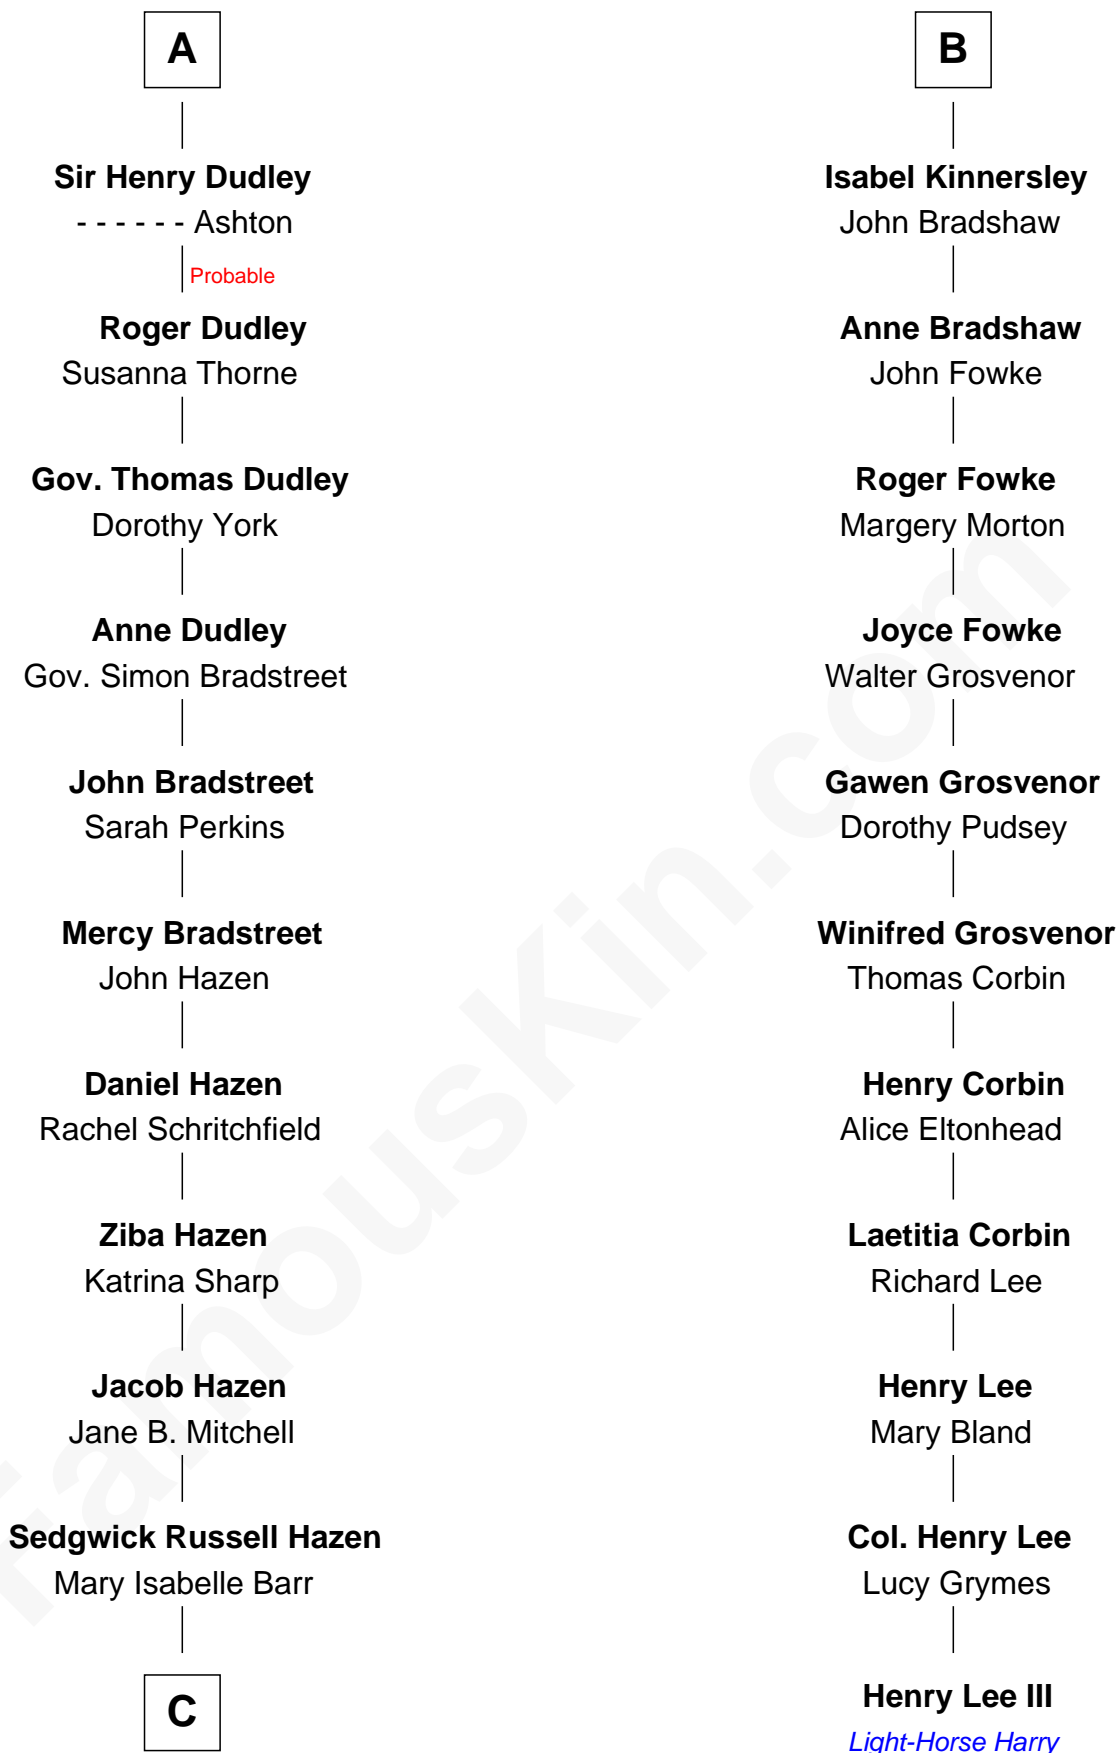

FamousKin.com Relationship Chart of

J. K. Simmons

TV and Movie Actor

17th cousin 3 times removed of

Henry Lee III

9th Governor of Virginia

Sir William de Ros
Margery de Badlesmere

Thomas de Ros
Beatrice de Stafford

Margaret de Ros
Sir Reynold Grey

Margaret Grey
Sir William Bonville

William Bonville
Elizabeth Harington

William Bonville
Katherine Neville

Cecily Bonville
Thomas Grey

Cecily Grey
Sir John Sutton

A

Maud de Roos
John de Welles

Margery de Welles
Stephen le Scrope

Maude le Scrope
Sir Baldwin Freville

Joyce Freville
Sir Roger Aston

Sir Robert Aston
Isabel Brereton

John Aston
Elizabeth Delves

Margaret Aston
John Kinnersley

B

C