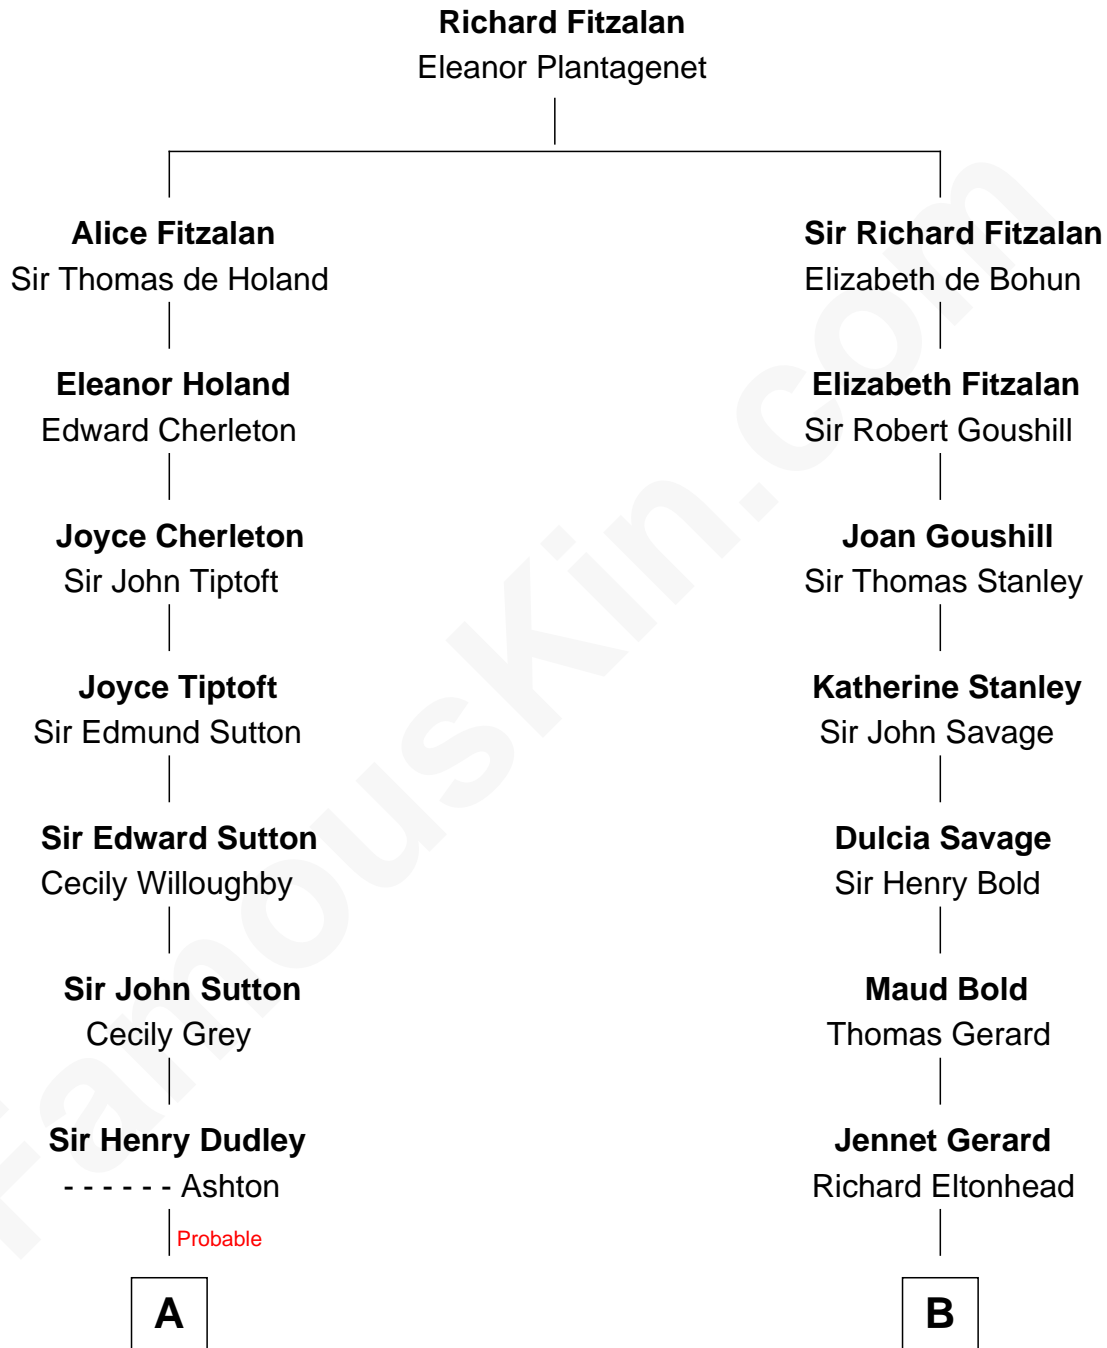

# FamousKin.com Relationship Chart of

**J. K. Simmons**

*TV and Movie Actor*

13th cousin 6 times removed of

**Henry Lee III**

*9th Governor of Virginia*

**C**

**Ruth Hazen**  
Col. Ralph Archibald Kimble

**Patricia Kimble**  
Dr. Donald William Simmons

**J. K. Simmons**  
*TV and Movie Actor*

FamousKin.com