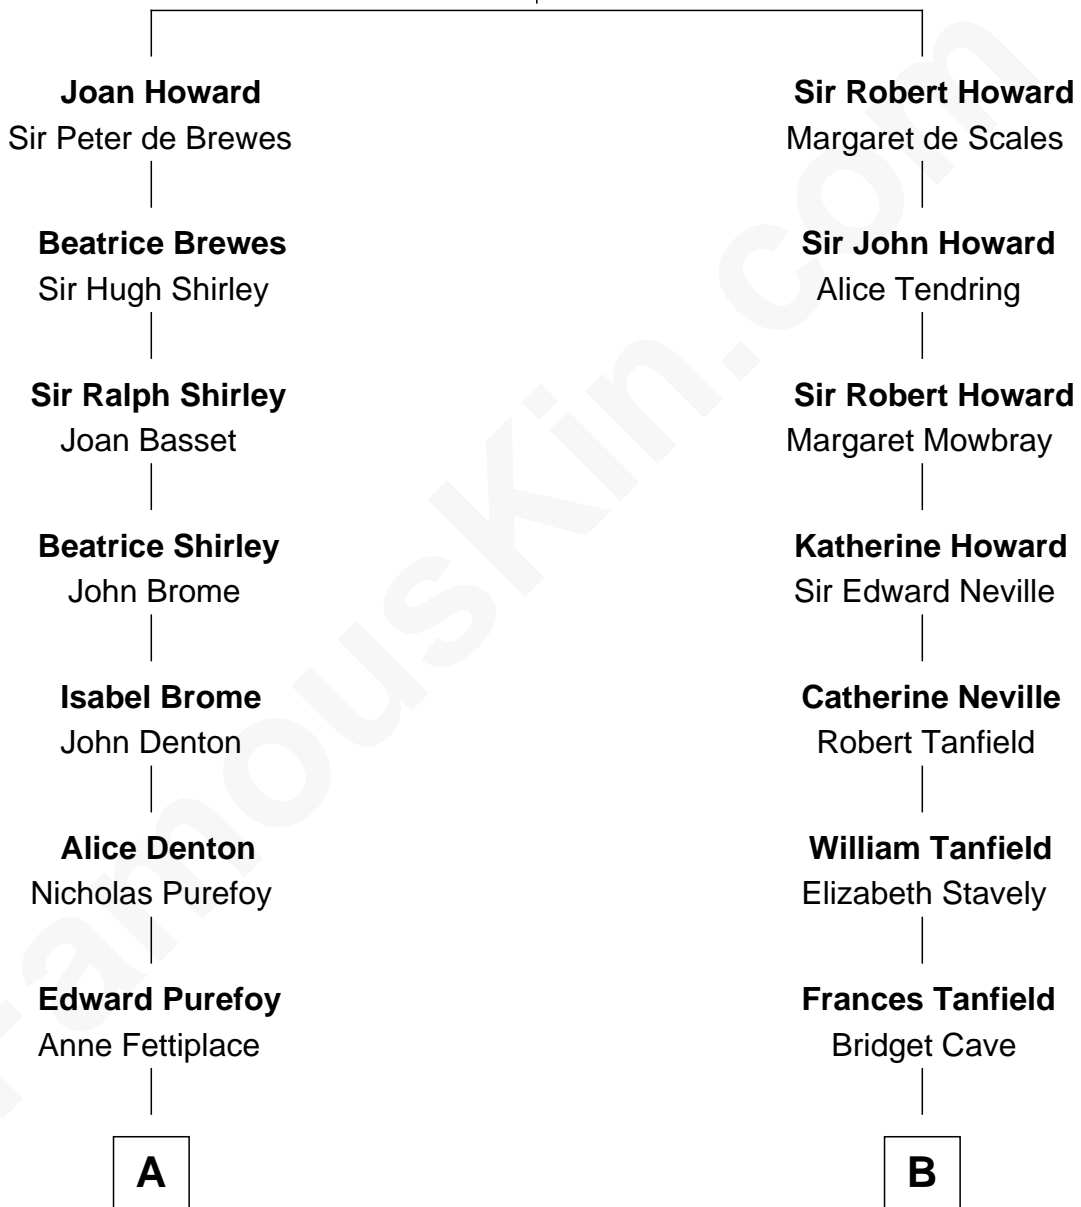

FamousKin.com Relationship Chart of

J. K. Simmons

TV and Movie Actor

15th cousin 5 times removed of

Henry Lee III

9th Governor of Virginia

Sir John Howard

Alice de Bois

C

—
Lewis Jacob Hazen
Emma Broaddus Lewis

—
Ruth Hazen
Col. Ralph Archibald Kimble

—
Patricia Kimble
Dr. Donald William Simmons

—
J. K. Simmons
TV and Movie Actor

FamousKin.com