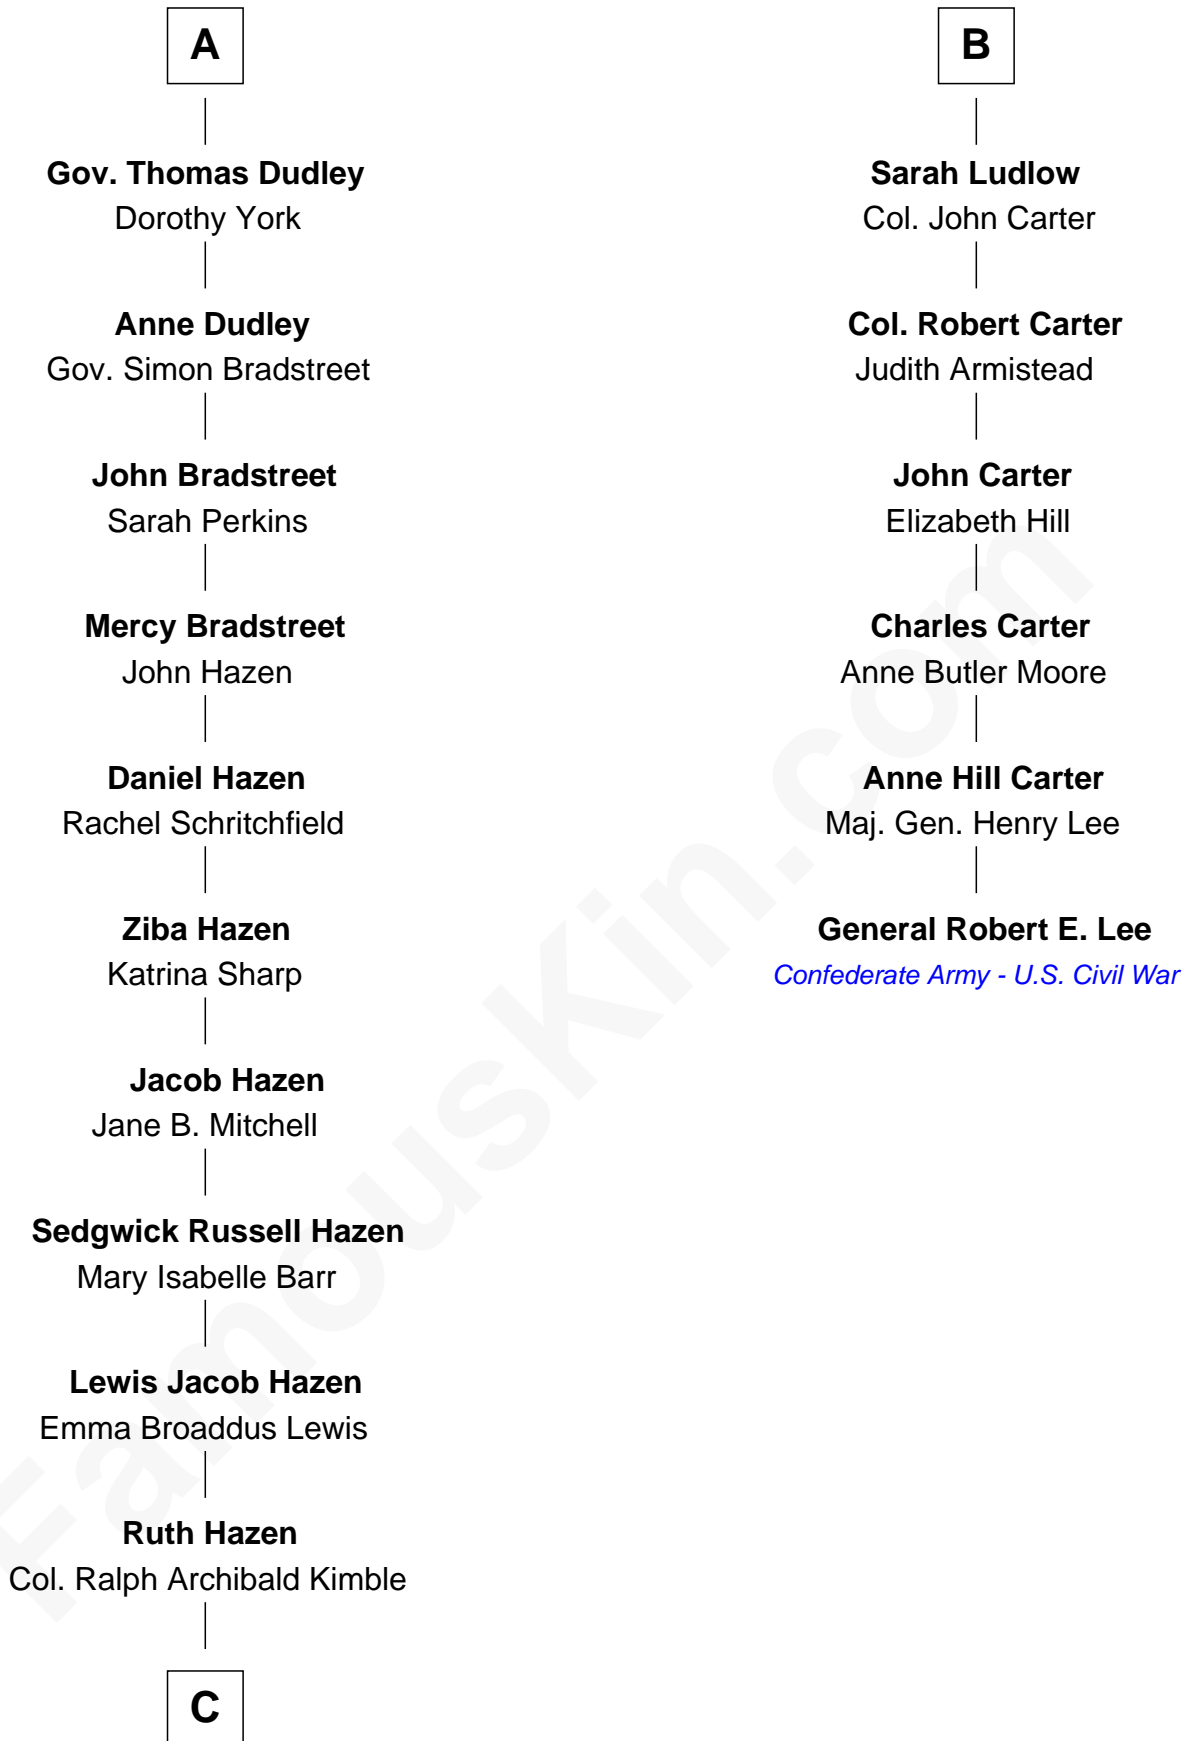

FamousKin.com Relationship Chart of

J. K. Simmons

TV and Movie Actor

12th cousin 6 times removed of

General Robert E. Lee

Confederate Army - U.S. Civil War

Sir Walter Blount

Sancha de Ayala

Edith Windsor

George Ludlow

Thomas Ludlow

Jane Pyle

Gabriel Ludlow

Phillis -----

B

C