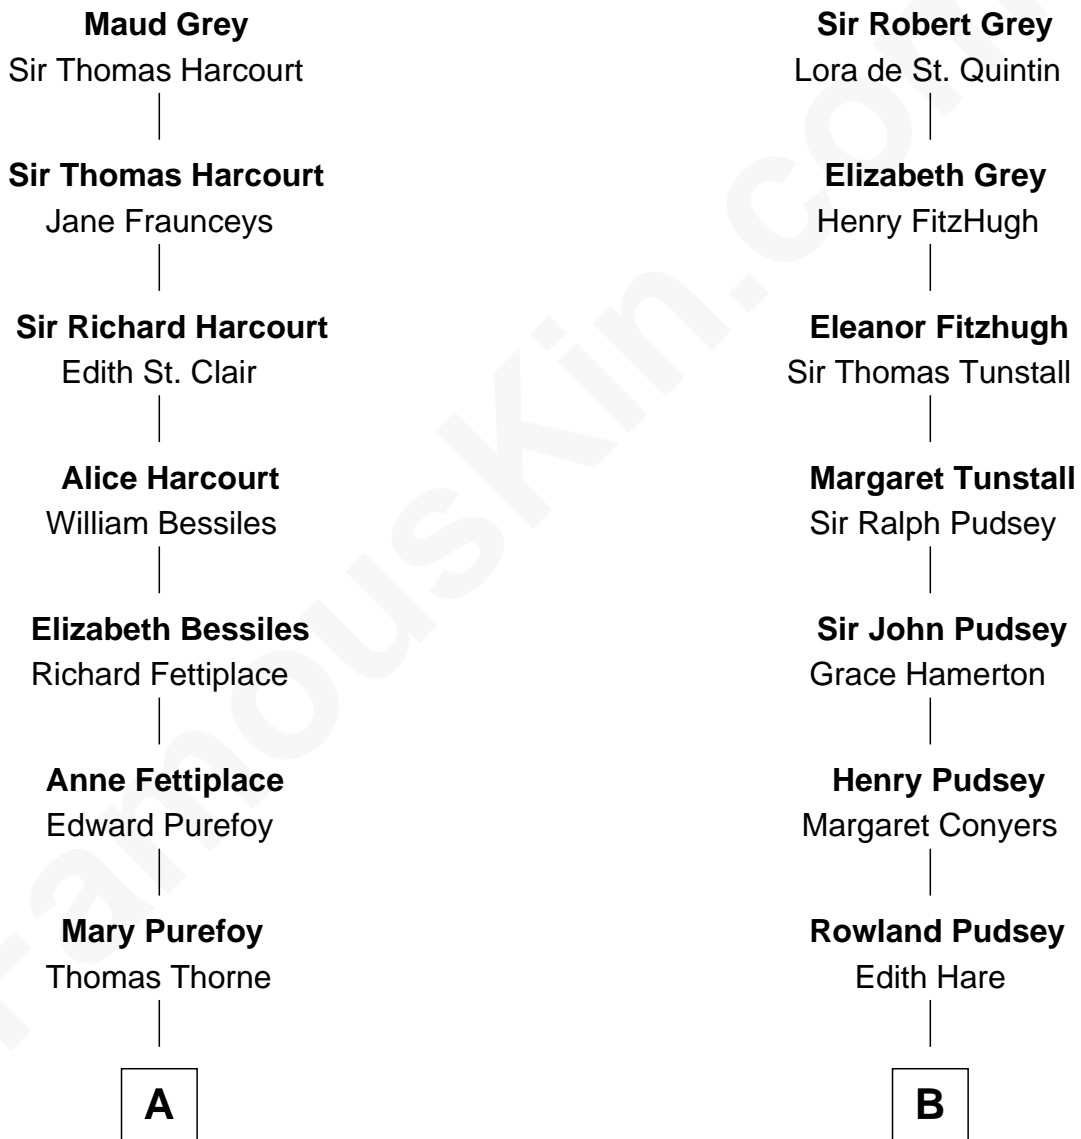

FamousKin.com Relationship Chart of

J. K. Simmons

TV and Movie Actor

17th cousin 2 times removed of

General Robert E. Lee

Confederate Army - U.S. Civil War

Sir John Grey

Avice Marmion