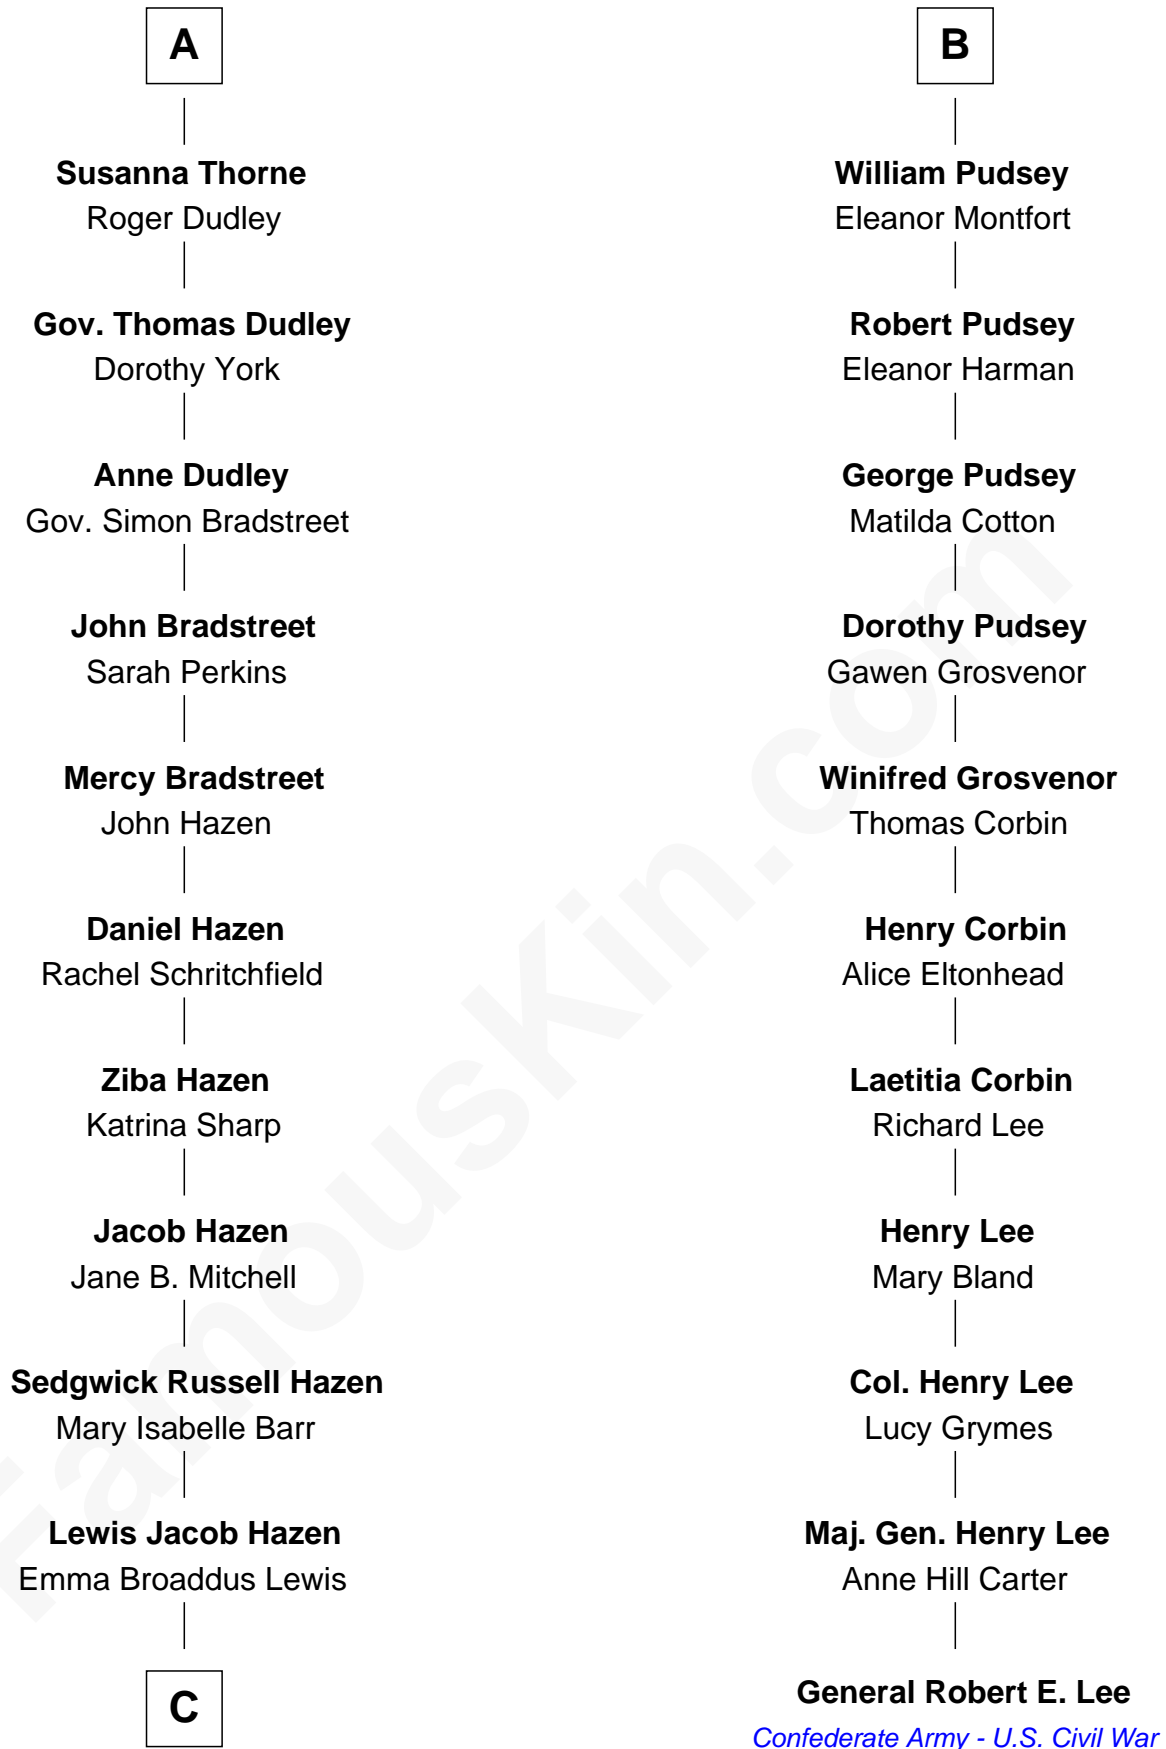

FamousKin.com Relationship Chart of

J. K. Simmons

TV and Movie Actor

17th cousin 2 times removed of

General Robert E. Lee

Confederate Army - U.S. Civil War

Sir John Grey

Avice Marmion

C

—
Ruth Hazen

Col. Ralph Archibald Kimble

—
Patricia Kimble

Dr. Donald William Simmons

—
J. K. Simmons

TV and Movie Actor

FamousKin.com