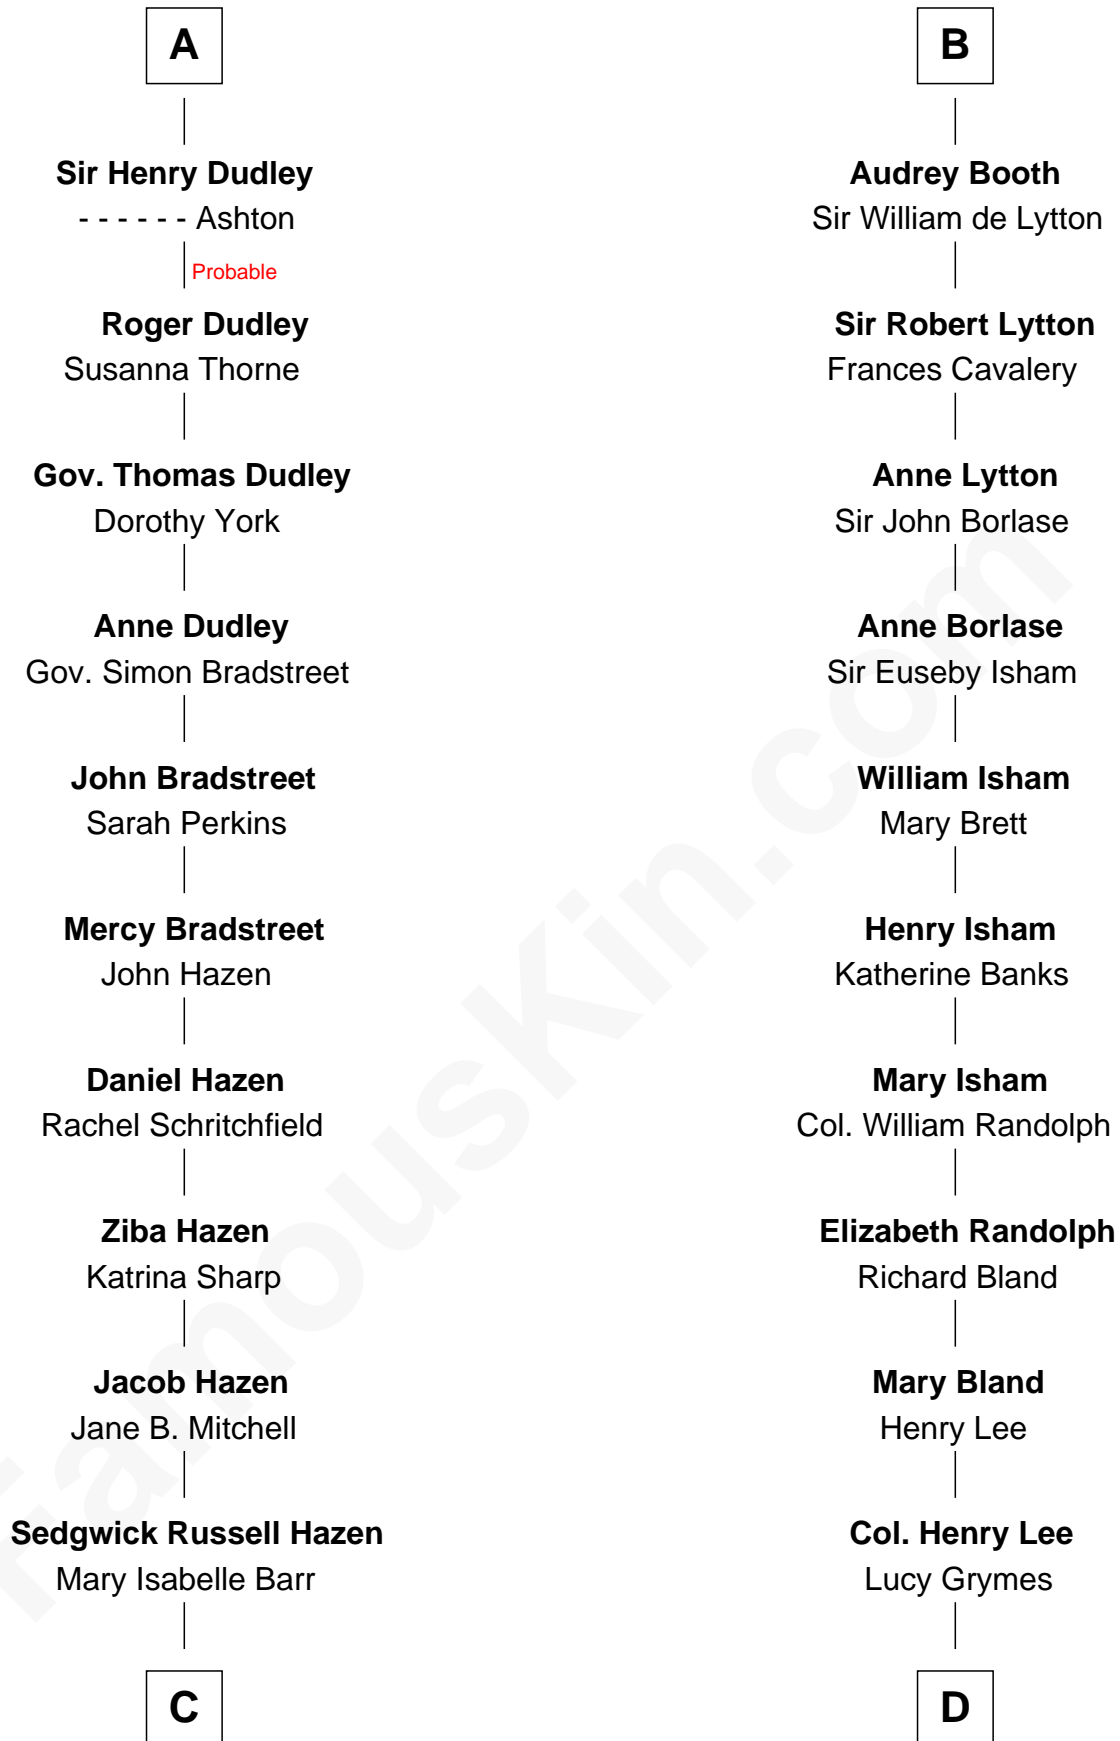

FamousKin.com Relationship Chart of

J. K. Simmons

TV and Movie Actor

18th cousin 2 times removed of

General Robert E. Lee

Confederate Army - U.S. Civil War

C

Lewis Jacob Hazen
Emma Broaddus Lewis