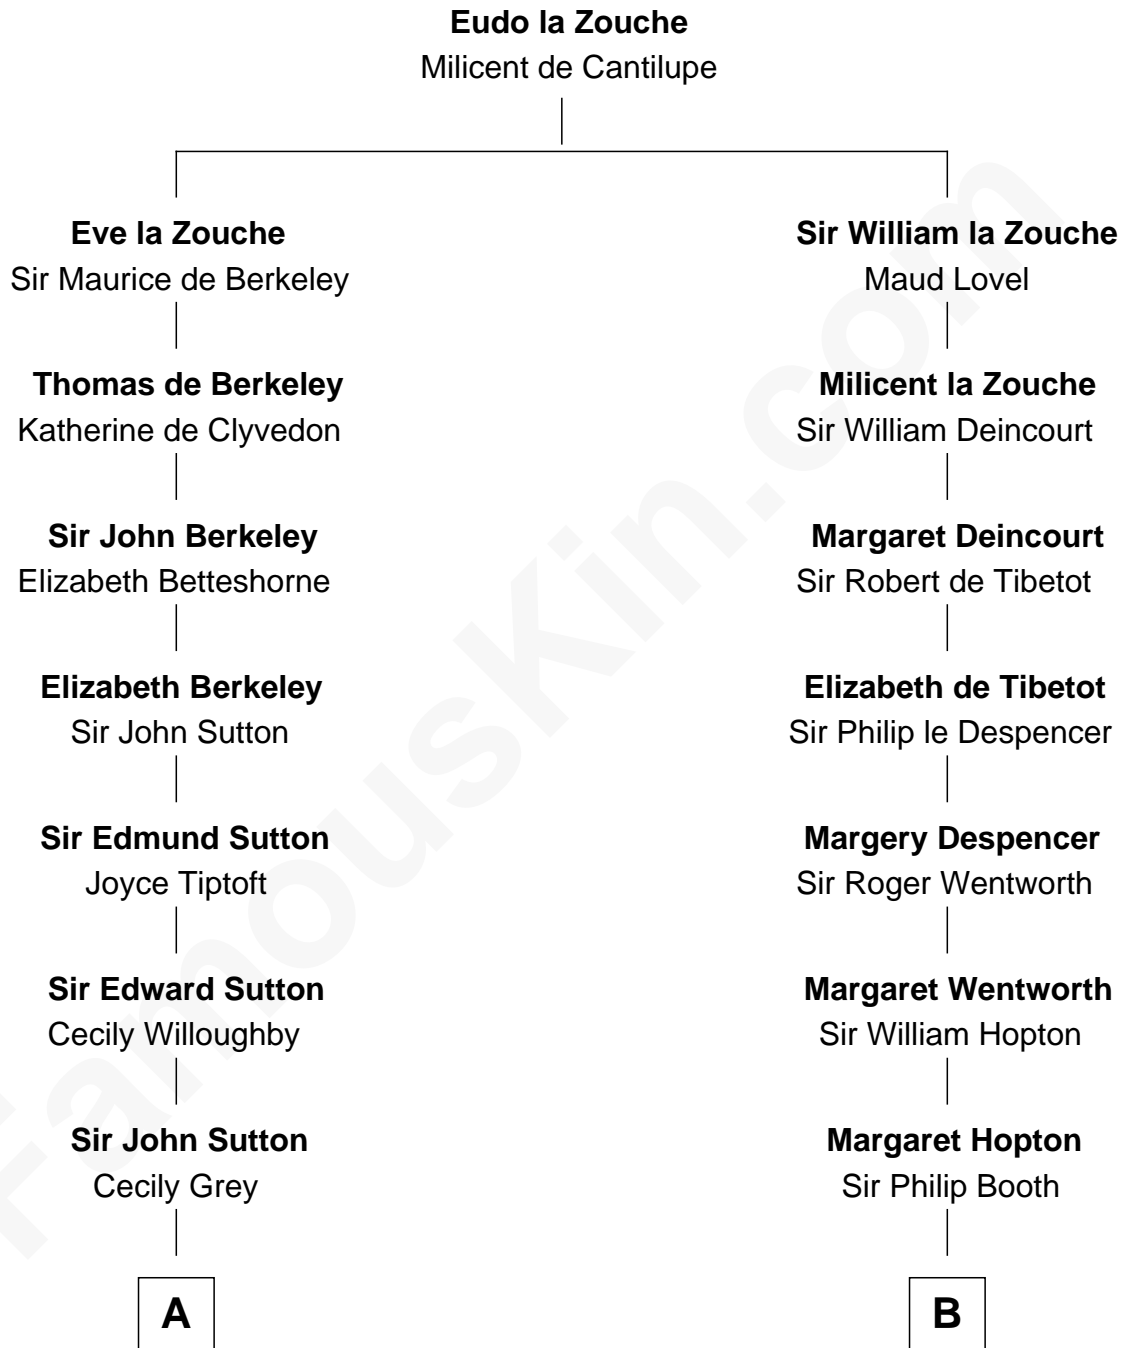

FamousKin.com Relationship Chart of

J. K. Simmons

TV and Movie Actor

18th cousin 2 times removed of

General Robert E. Lee

Confederate Army - U.S. Civil War

C

Lewis Jacob Hazen
Emma Broaddus Lewis