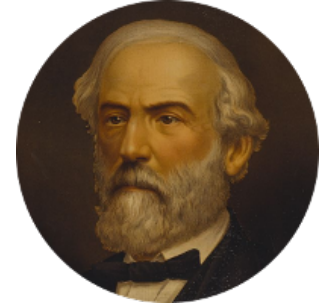

# FamousKin.com Relationship Chart of

**J. K. Simmons**  
TV and Movie Actor

13th cousin 5 times removed of

**General Robert E. Lee**  
Confederate Army - U.S. Civil War

**Sir Thomas de Holand**  
Alice Fitzalan

**C**

**Patricia Kimble**  
Dr. Donald William Simmons

**J. K. Simmons**  
*TV and Movie Actor*

FamousKin.com