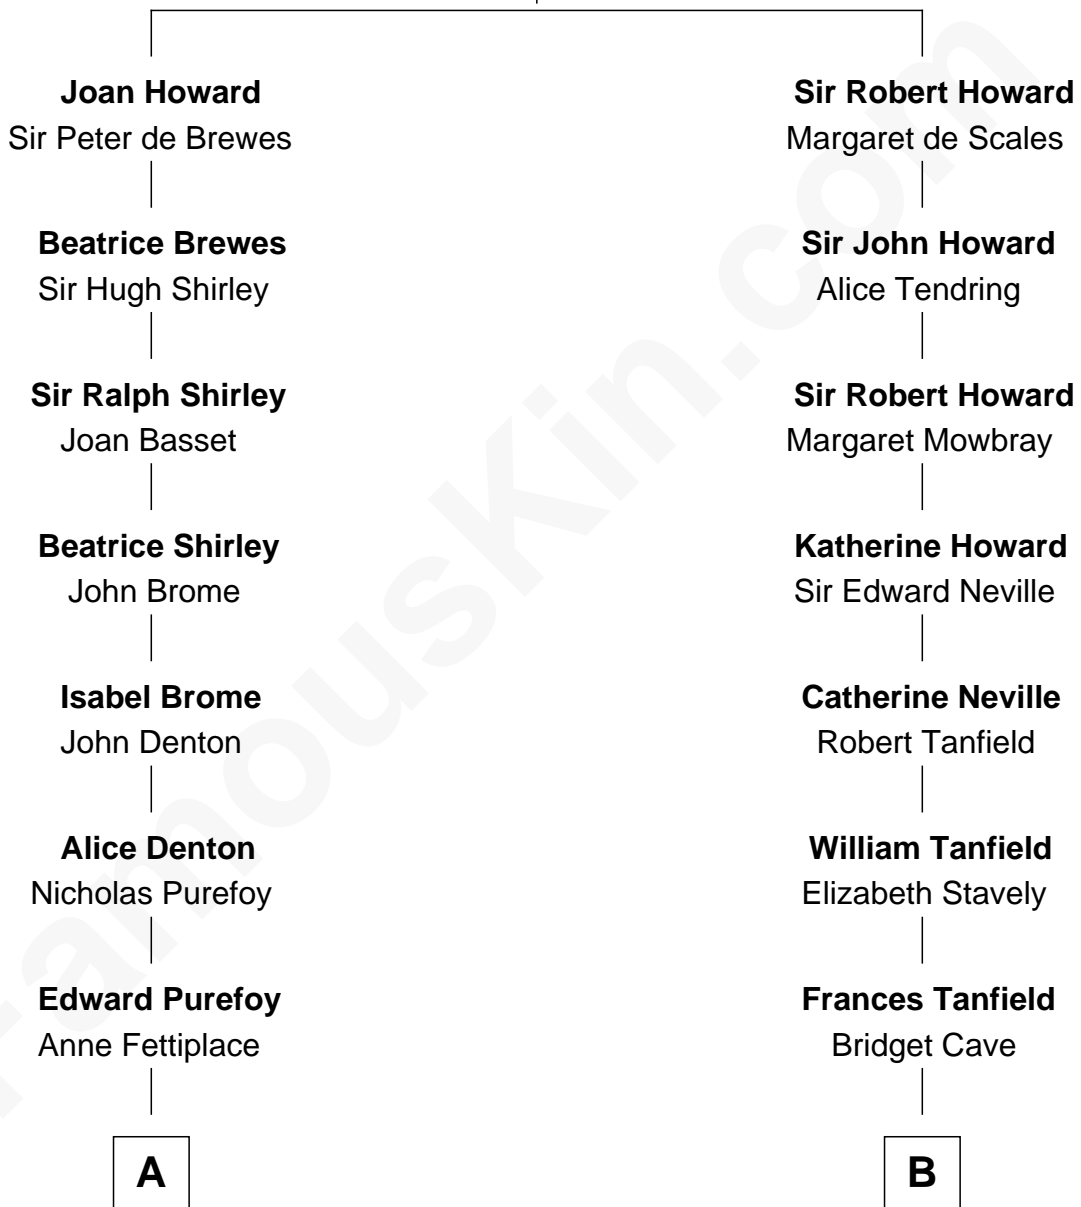

FamousKin.com Relationship Chart of

J. K. Simmons
TV and Movie Actor

16th cousin 4 times removed of

General Robert E. Lee
Confederate Army - U.S. Civil War

Sir John Howard
Alice de Bois

C

—
Lewis Jacob Hazen
Emma Broaddus Lewis

—
Ruth Hazen
Col. Ralph Archibald Kimble

—
Patricia Kimble
Dr. Donald William Simmons

—
J. K. Simmons
TV and Movie Actor