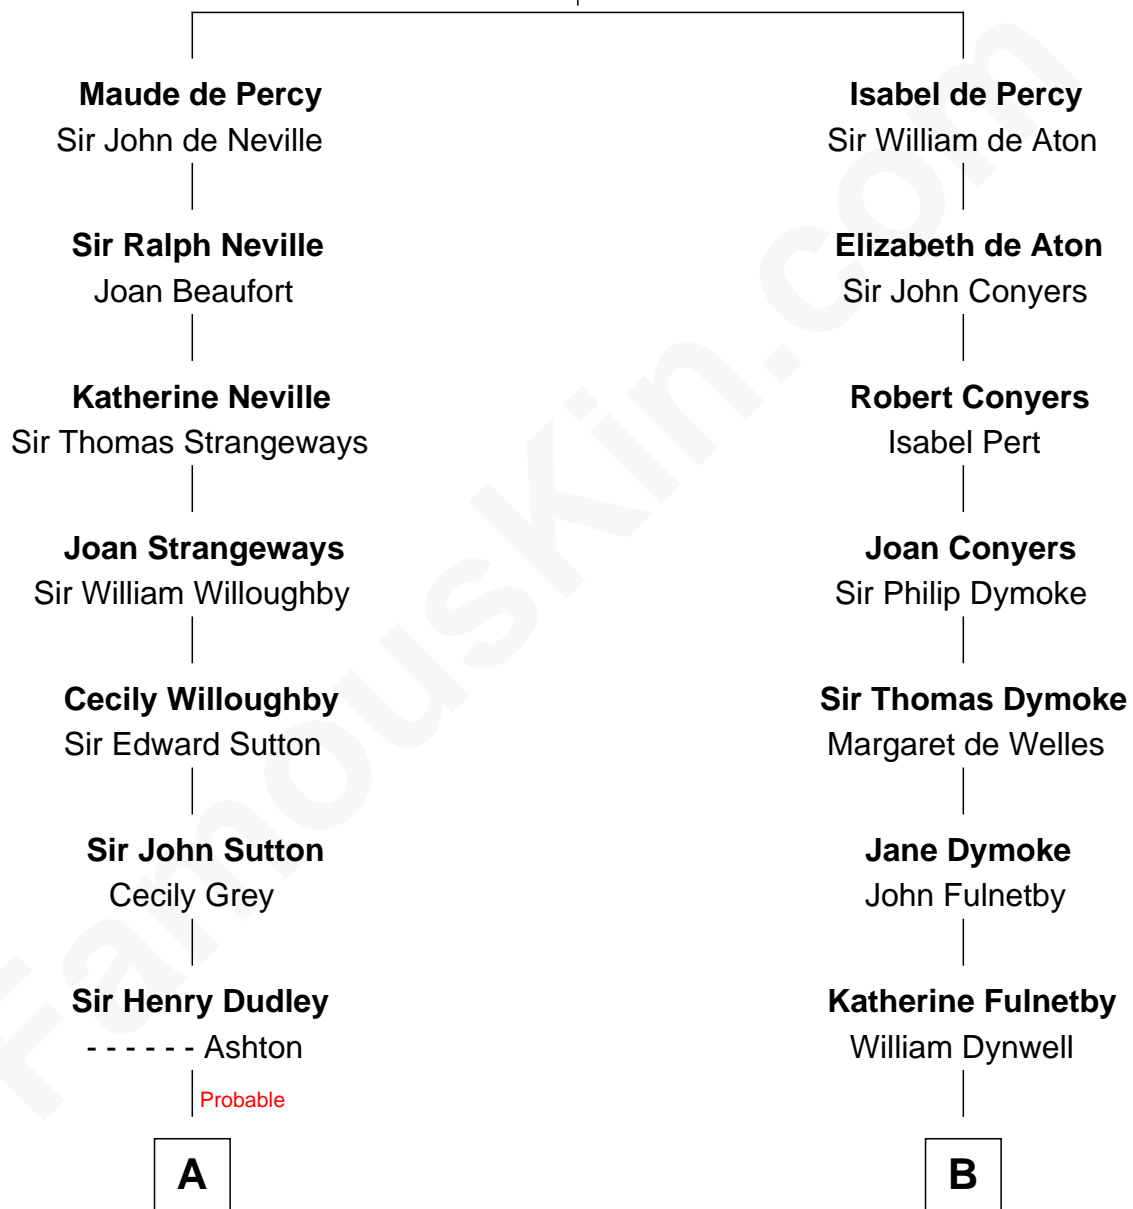

FamousKin.com Relationship Chart of

J. K. Simmons

TV and Movie Actor

19th cousin 2 times removed of

Linda Hamilton

TV and Movie Actress

Sir Henry de Percy

Idoine de Clifford

C

Ruth Hazen
Col. Ralph Archibald Kimble

Patricia Kimble
Dr. Donald William Simmons

J. K. Simmons
TV and Movie Actor

D

Stephen P. Holt
Aurelia Morgan Grimes

Taylor Holt
Frances Kyle

Dr. Richard Huckstep Holt
Mildred Alberta Derby