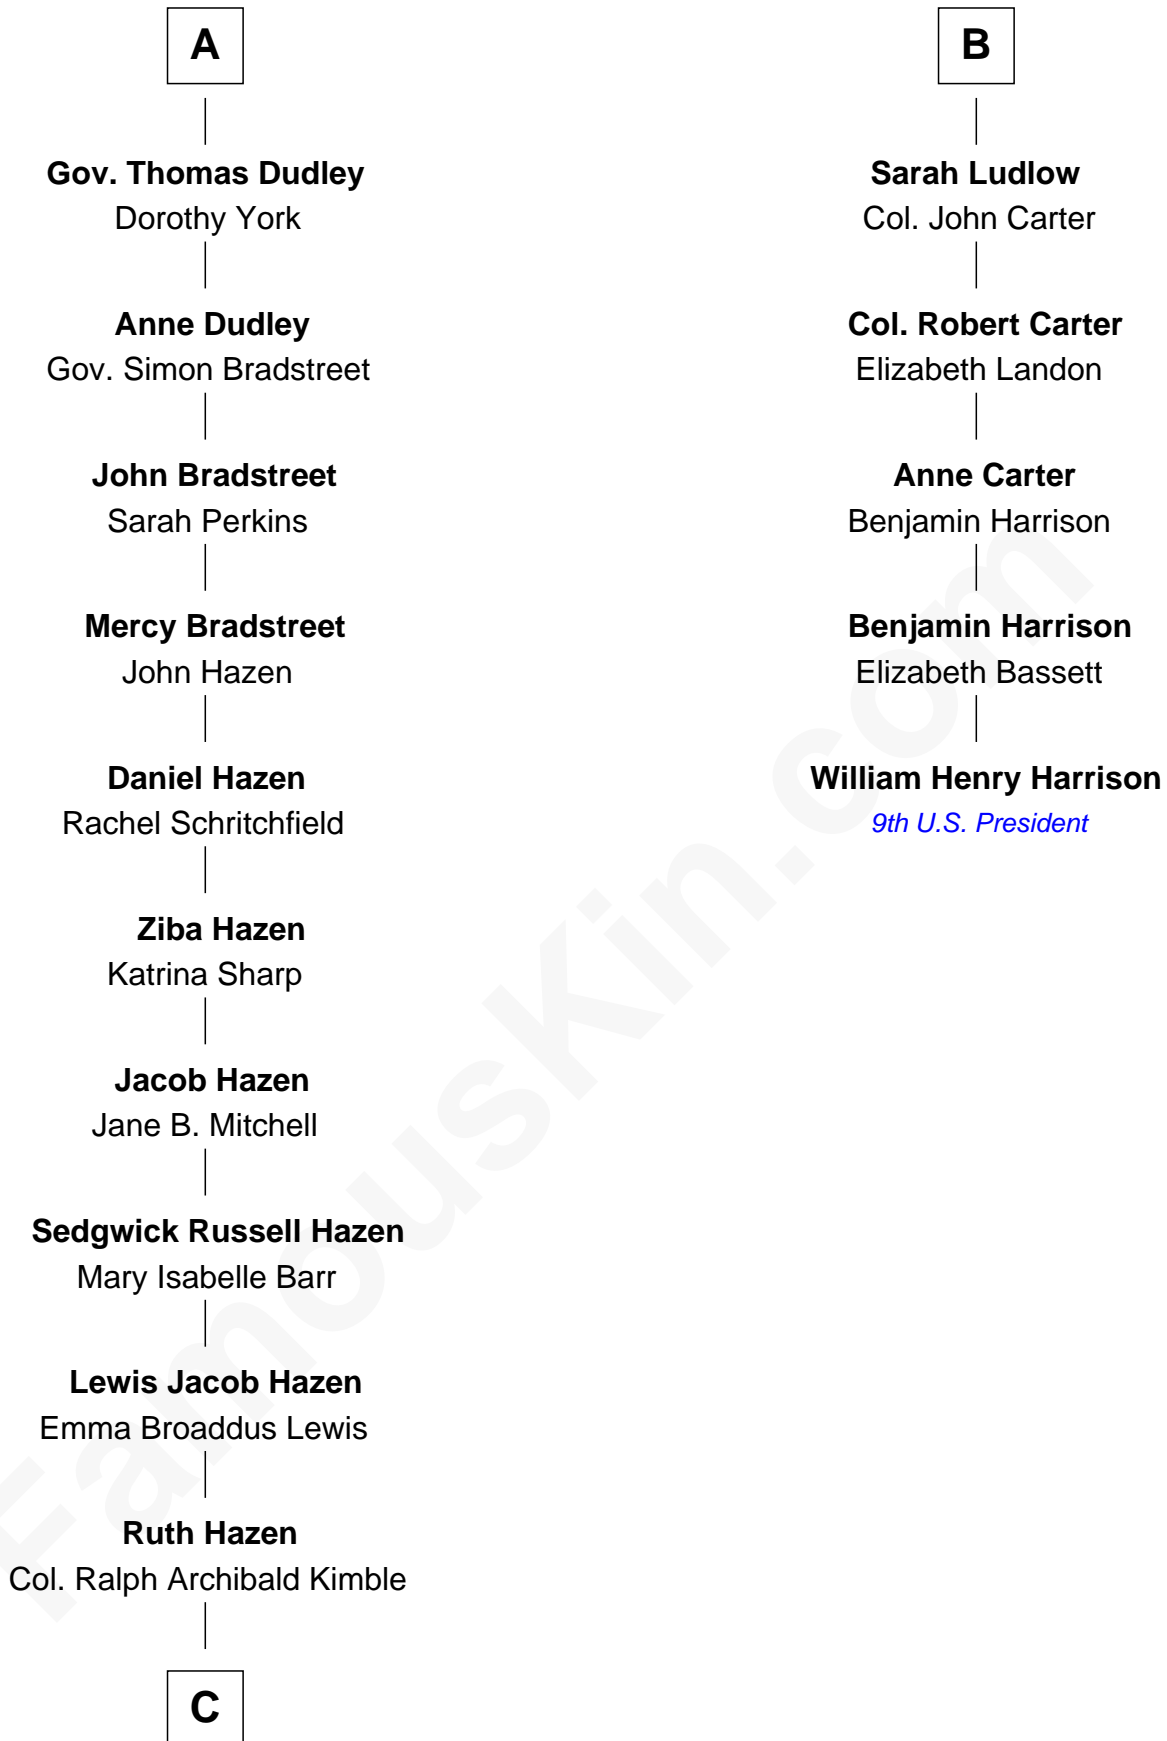

FamousKin.com Relationship Chart of

J. K. Simmons
TV and Movie Actor

11th cousin 7 times removed of

William Henry Harrison
9th U.S. President

Sir Walter Blount
Sancha de Ayala

Constance Blount
Sir John Sutton

Sir John Sutton
Elizabeth Berkeley

Sir Edmund Sutton
Joyce Tiptoft

Sir Edward Sutton
Cecily Willoughby

Sir John Sutton
Cecily Grey

Sir Henry Dudley
----- Ashton
Probable

Roger Dudley
Susanna Thorne

A

Sir Thomas Blount
Margaret de Gresley

Sir Walter Blount
Helena Byron

Sir William Blount
Margaret Echyngham

Elizabeth Blount
Sir Andrews de Windsor

Edith Windsor
George Ludlow

Thomas Ludlow
Jane Pyle

Gabriel Ludlow
Phillis -----

B

C