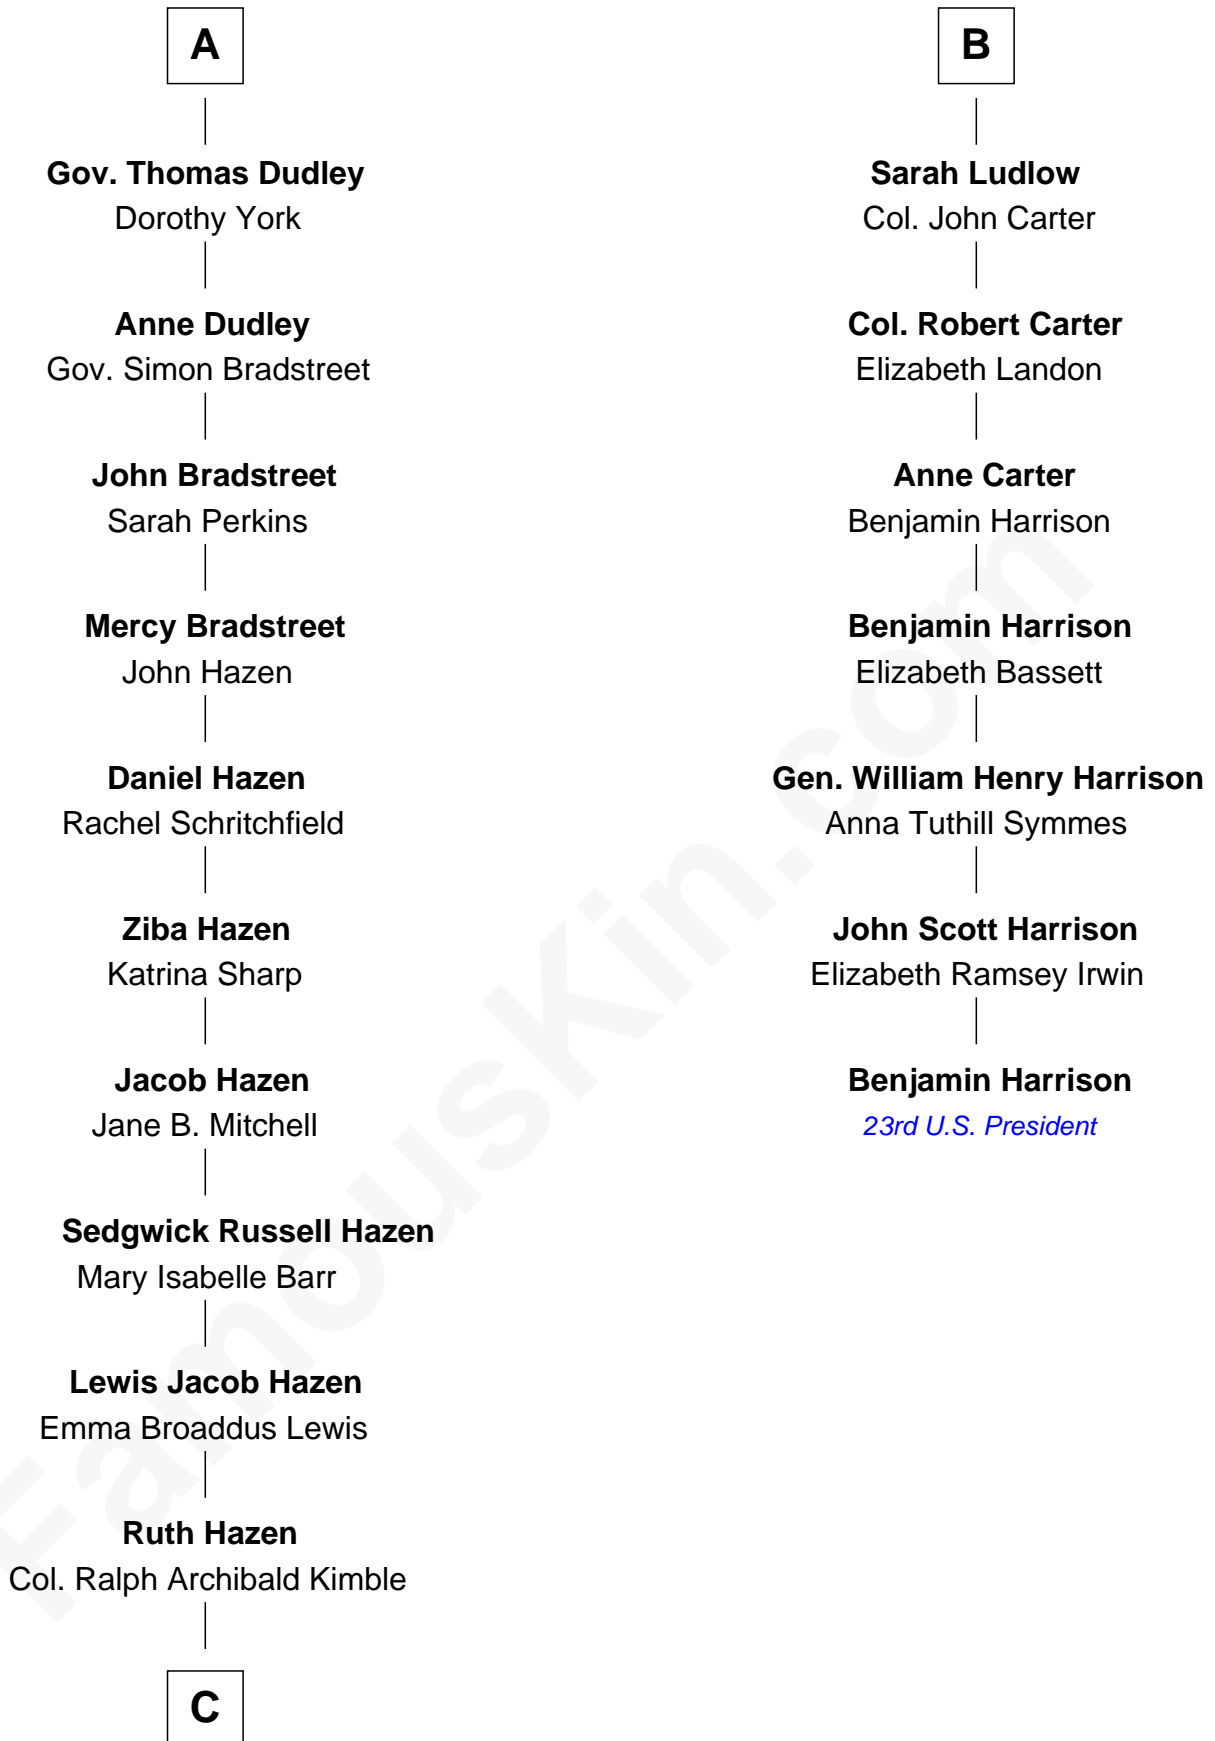

# FamousKin.com Relationship Chart of

**J. K. Simmons**  
TV and Movie Actor

13th cousin 5 times removed of

**Benjamin Harrison**  
23rd U.S. President

**Sir Walter Blount**  
Sancha de Ayala

**Constance Blount**  
Sir John Sutton

**Sir John Sutton**  
Elizabeth Berkeley

**Sir Edmund Sutton**  
Joyce Tiptoft

**Sir Edward Sutton**  
Cecily Willoughby

**Sir John Sutton**  
Cecily Grey

**Sir Henry Dudley**  
----- Ashton

Probable

**Roger Dudley**  
Susanna Thorne

**A**

**Sir Thomas Blount**  
Margaret de Gresley

**Sir Walter Blount**  
Helena Byron

**Sir William Blount**  
Margaret Echyngham

**Elizabeth Blount**  
Sir Andrews de Windsor

**Edith Windsor**  
George Ludlow

**Thomas Ludlow**  
Jane Pyle

**Gabriel Ludlow**  
Phillis -----

**B**

**Patricia Kimble**  
Dr. Donald William Simmons

**J. K. Simmons**  
*TV and Movie Actor*

FamousKin.com