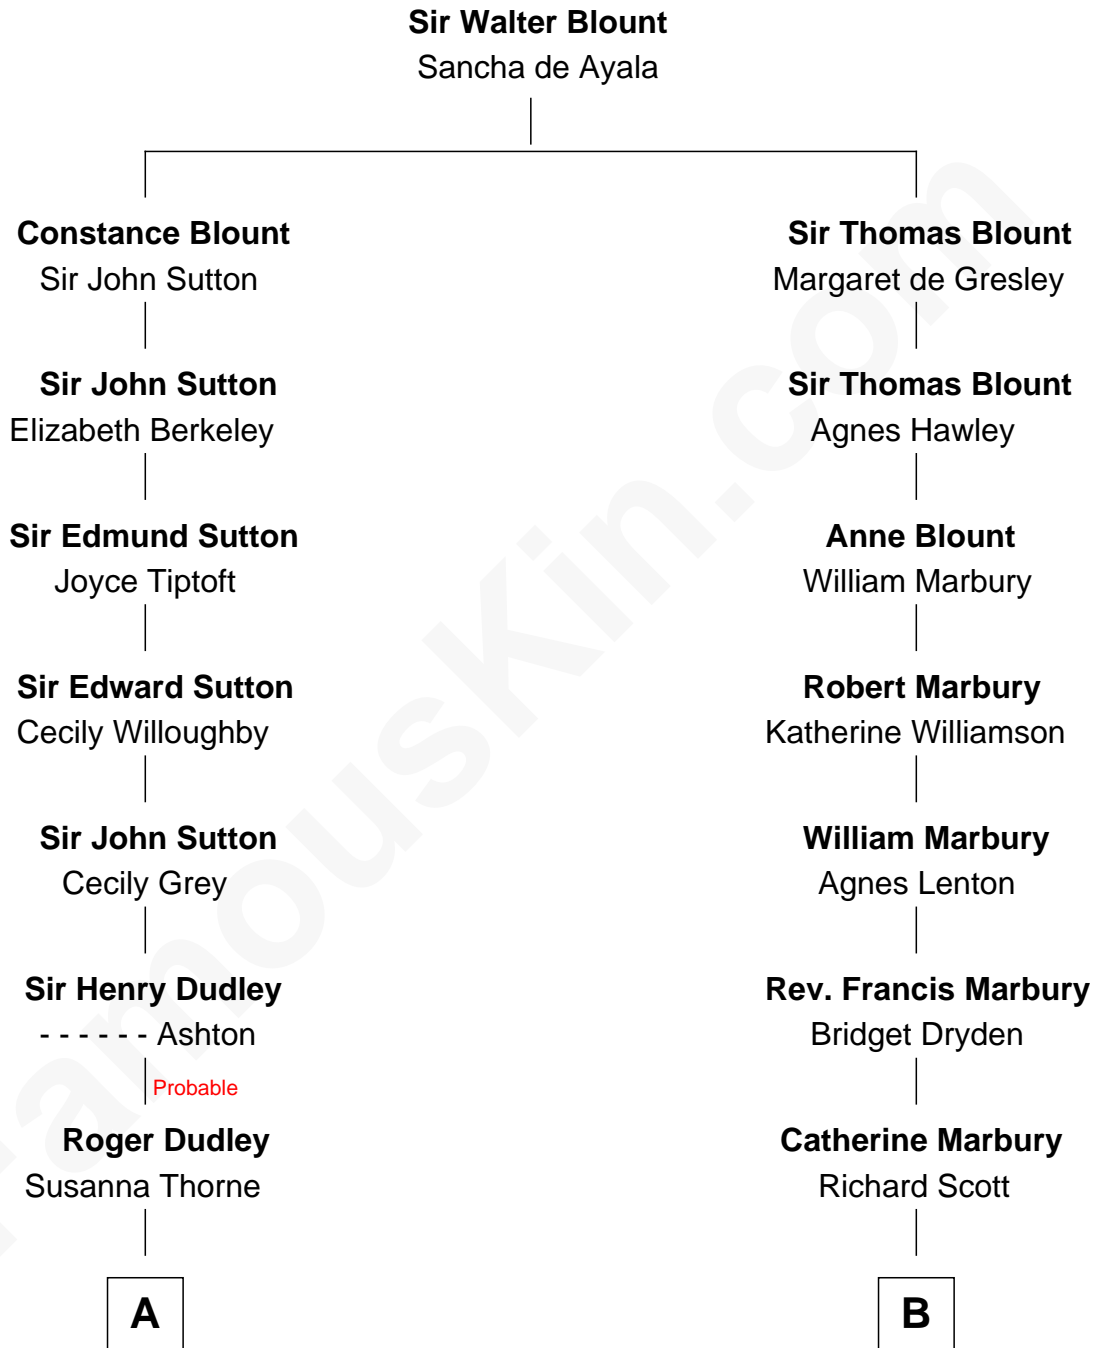

# FamousKin.com Relationship Chart of

**J. K. Simmons**

*TV and Movie Actor*

13th cousin 5 times removed of

**Joseph Wharton**

*Founder of the Wharton School of Business*

**C**

**Patricia Kimble**  
Dr. Donald William Simmons

**J. K. Simmons**  
*TV and Movie Actor*

FamousKin.com