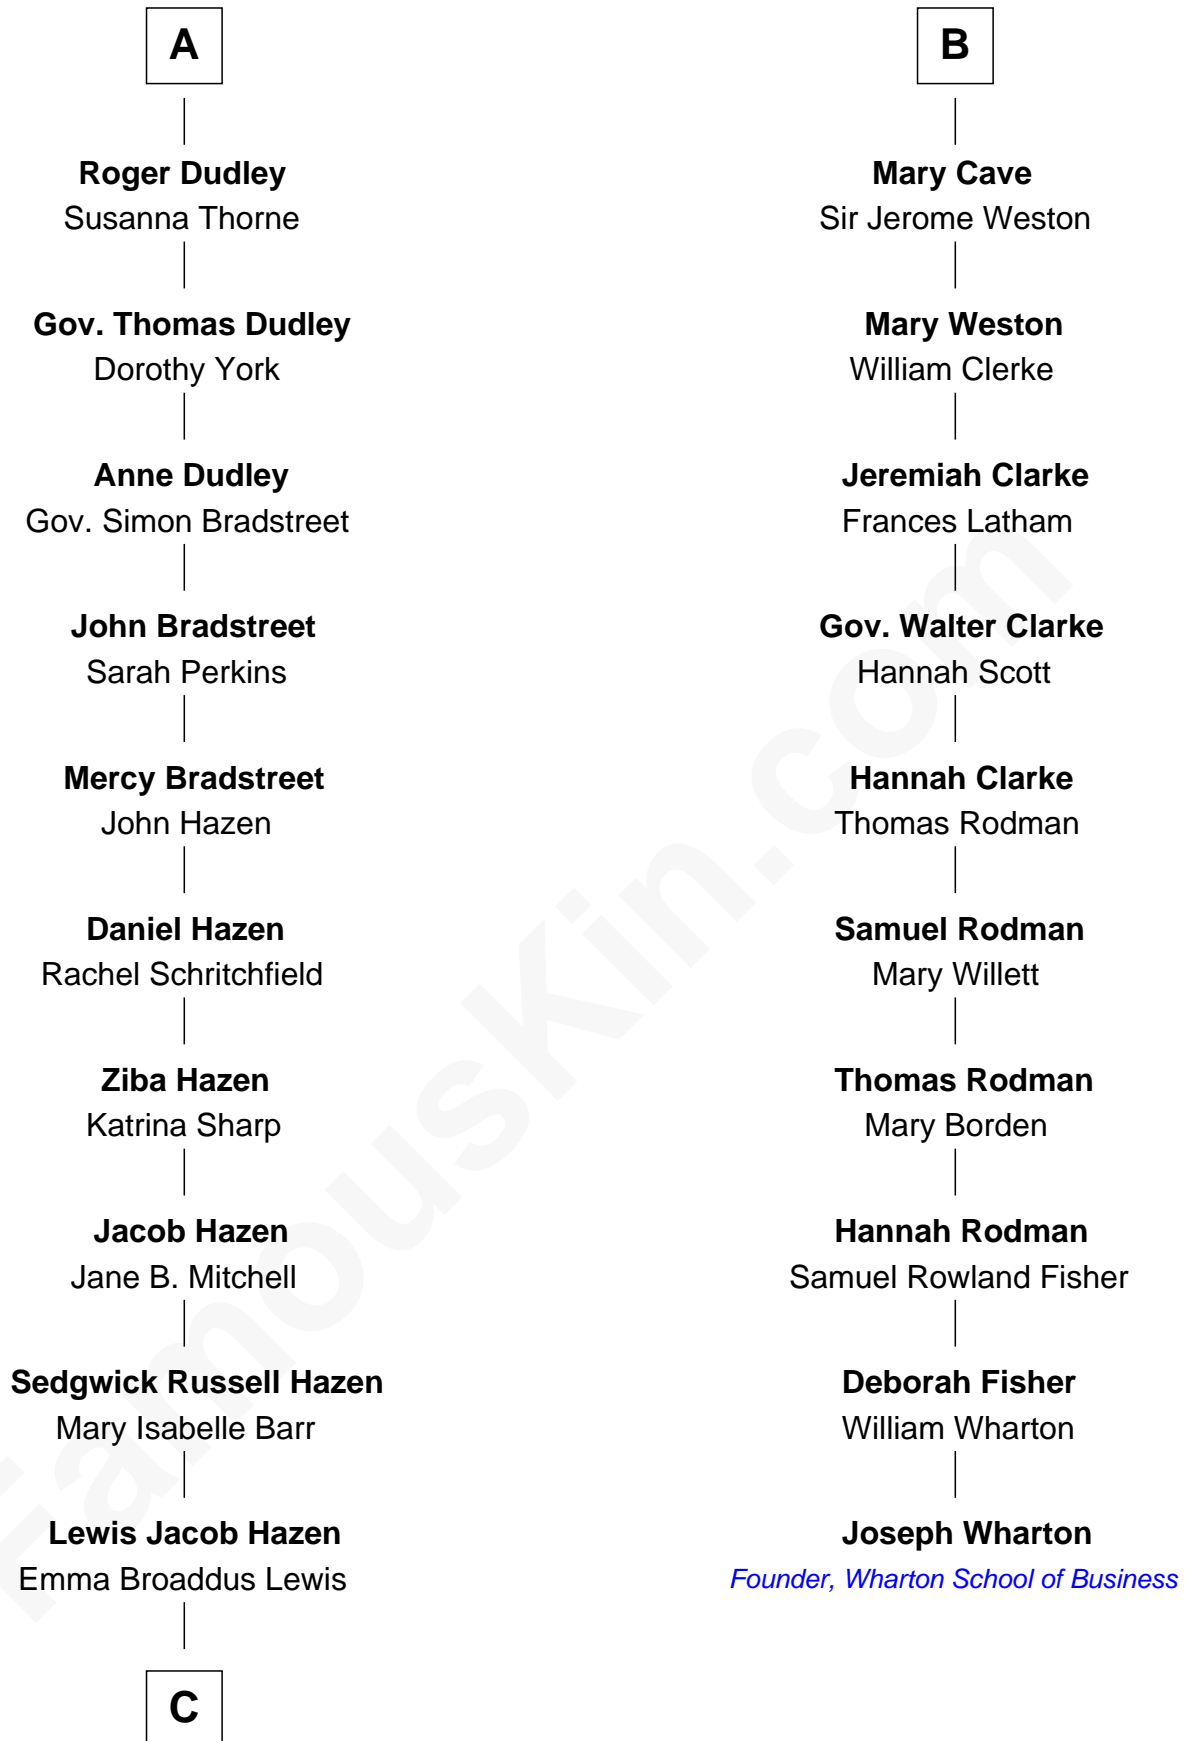

# FamousKin.com Relationship Chart of

**J. K. Simmons**

*TV and Movie Actor*

16th cousin 3 times removed of

**Joseph Wharton**

*Founder of the Wharton School of Business*

**C**

—  
**Ruth Hazen**  
Col. Ralph Archibald Kimble

—  
**Patricia Kimble**  
Dr. Donald William Simmons

—  
**J. K. Simmons**  
*TV and Movie Actor*

FamousKin.com