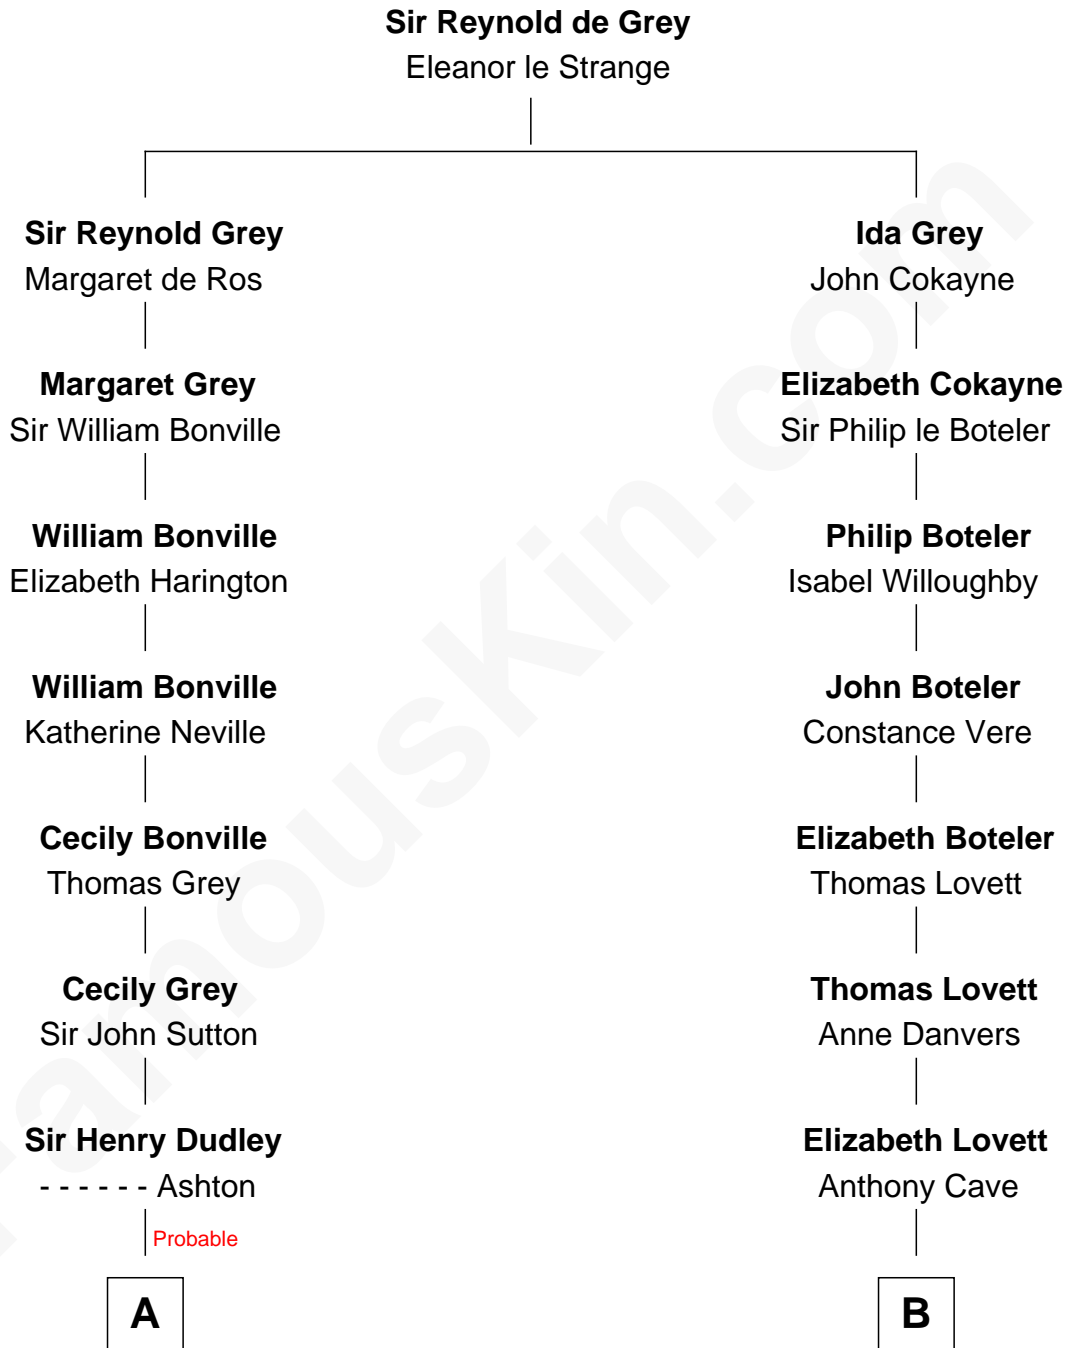

# FamousKin.com Relationship Chart of

**J. K. Simmons**

*TV and Movie Actor*

16th cousin 3 times removed of

**Joseph Wharton**

*Founder of the Wharton School of Business*

**C**

—  
**Ruth Hazen**  
Col. Ralph Archibald Kimble

—  
**Patricia Kimble**  
Dr. Donald William Simmons

—  
**J. K. Simmons**  
*TV and Movie Actor*

FamousKin.com