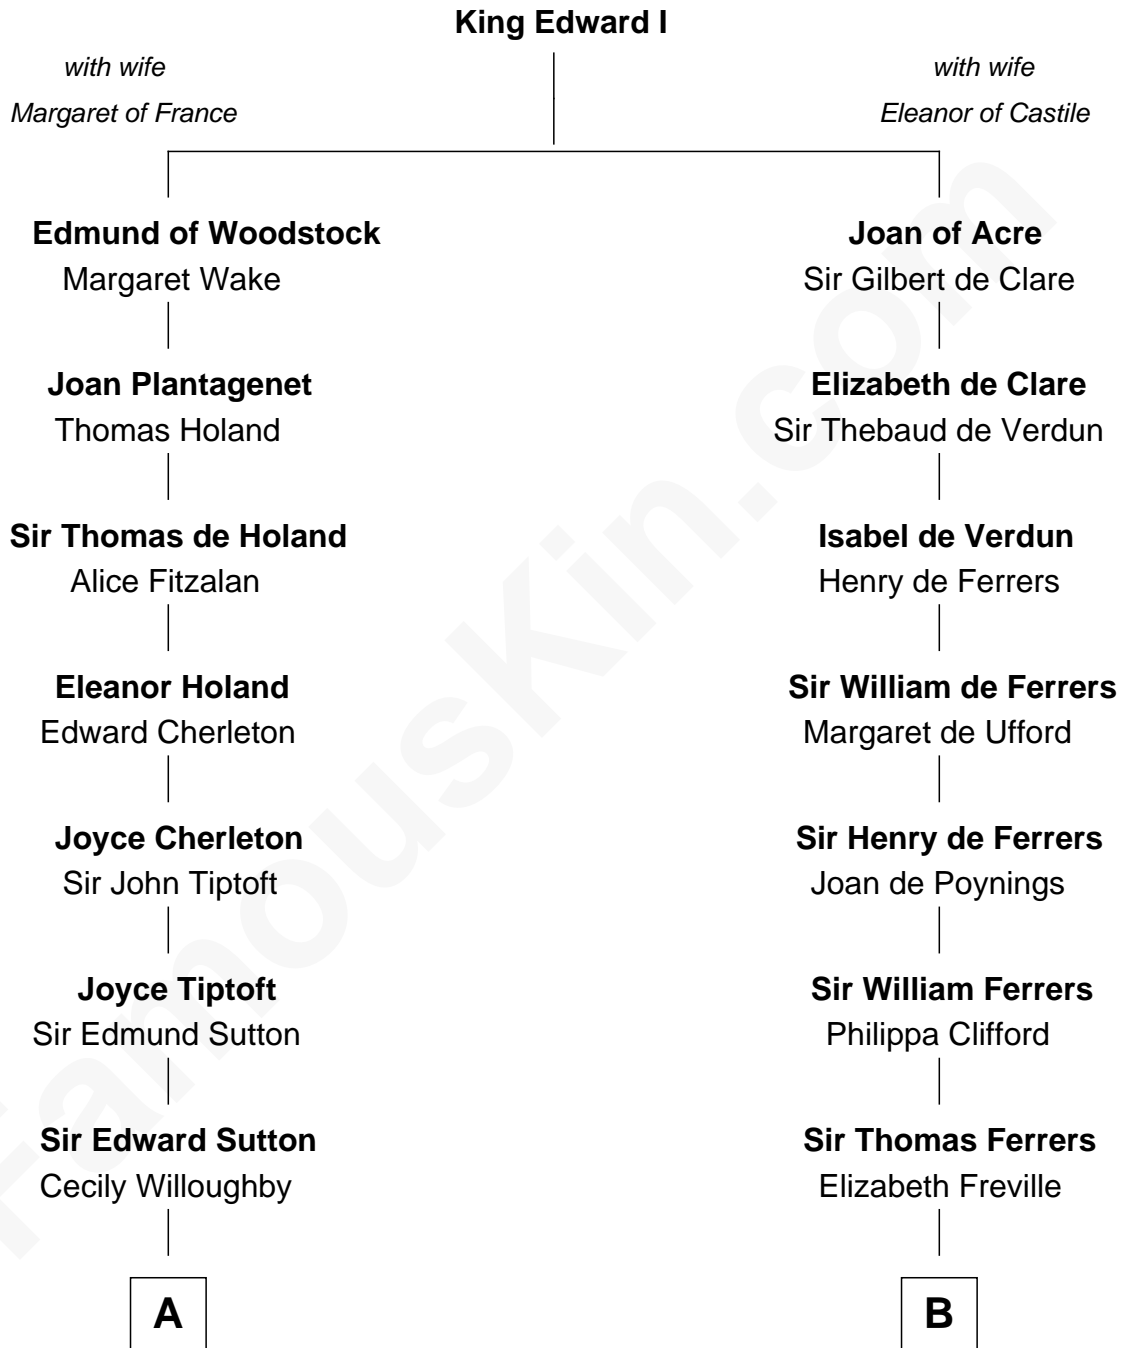

FamousKin.com Relationship Chart of

J. K. Simmons
TV and Movie Actor

19th cousin 2 times removed of

Joseph Wharton

Founder of the Wharton School of Business

C

Sedgwick Russell Hazen

Mary Isabelle Barr