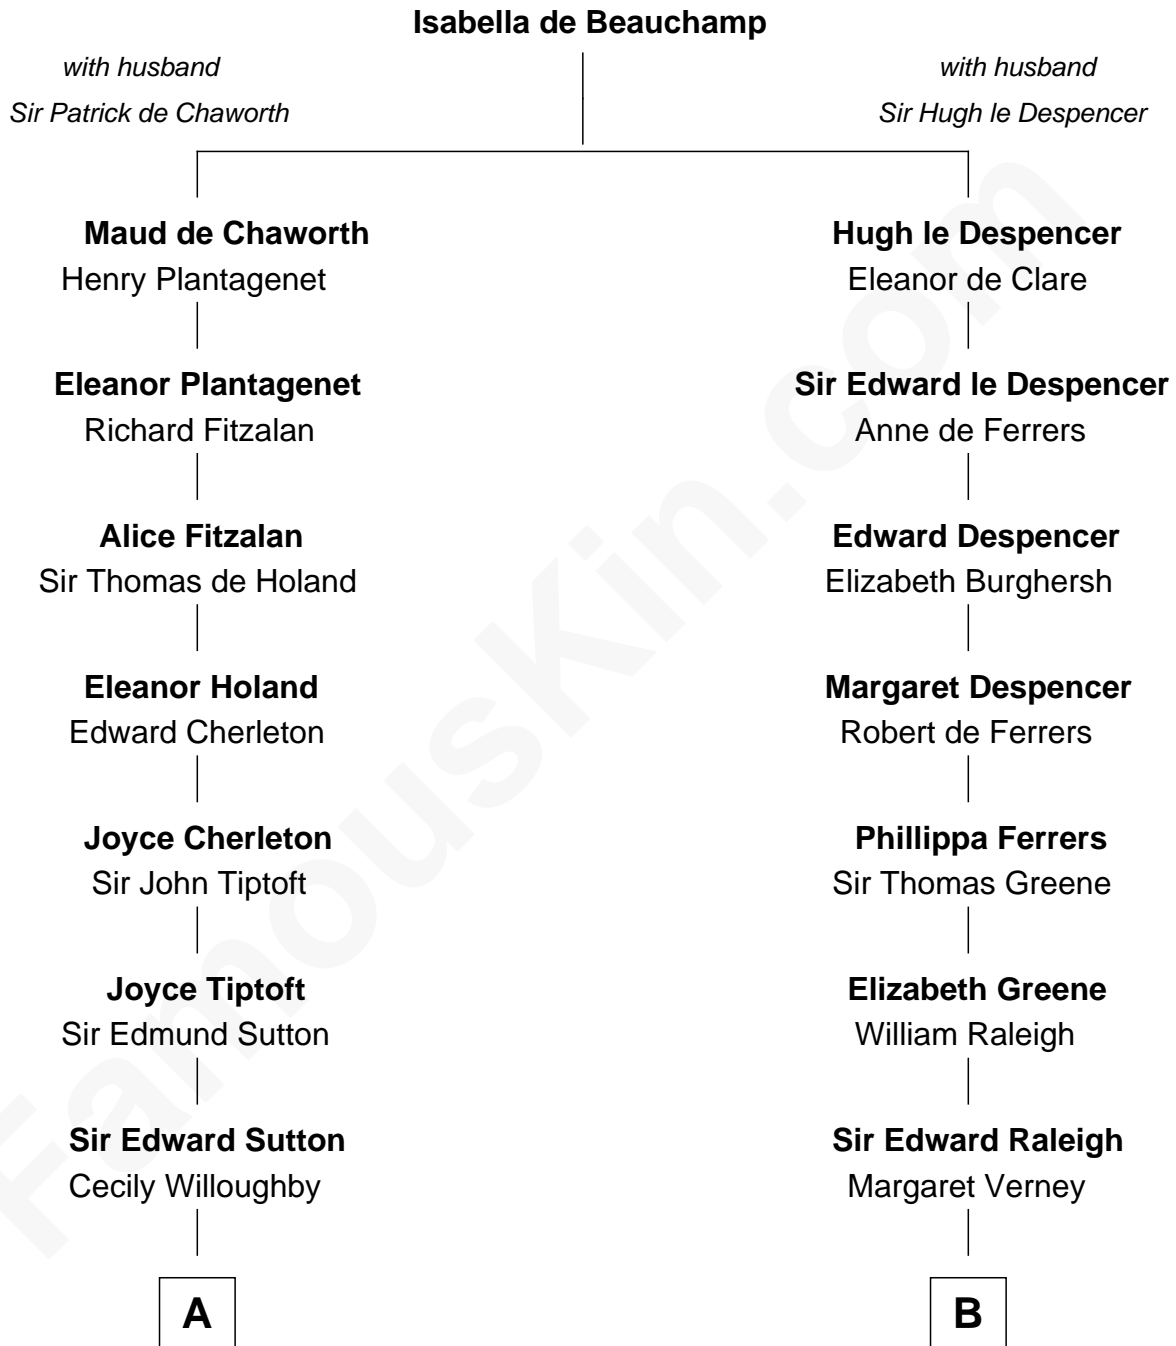

FamousKin.com Relationship Chart of

J. K. Simmons

TV and Movie Actor

18th cousin 3 times removed of

Joseph Wharton

Founder of the Wharton School of Business

C

Sedgwick Russell Hazen