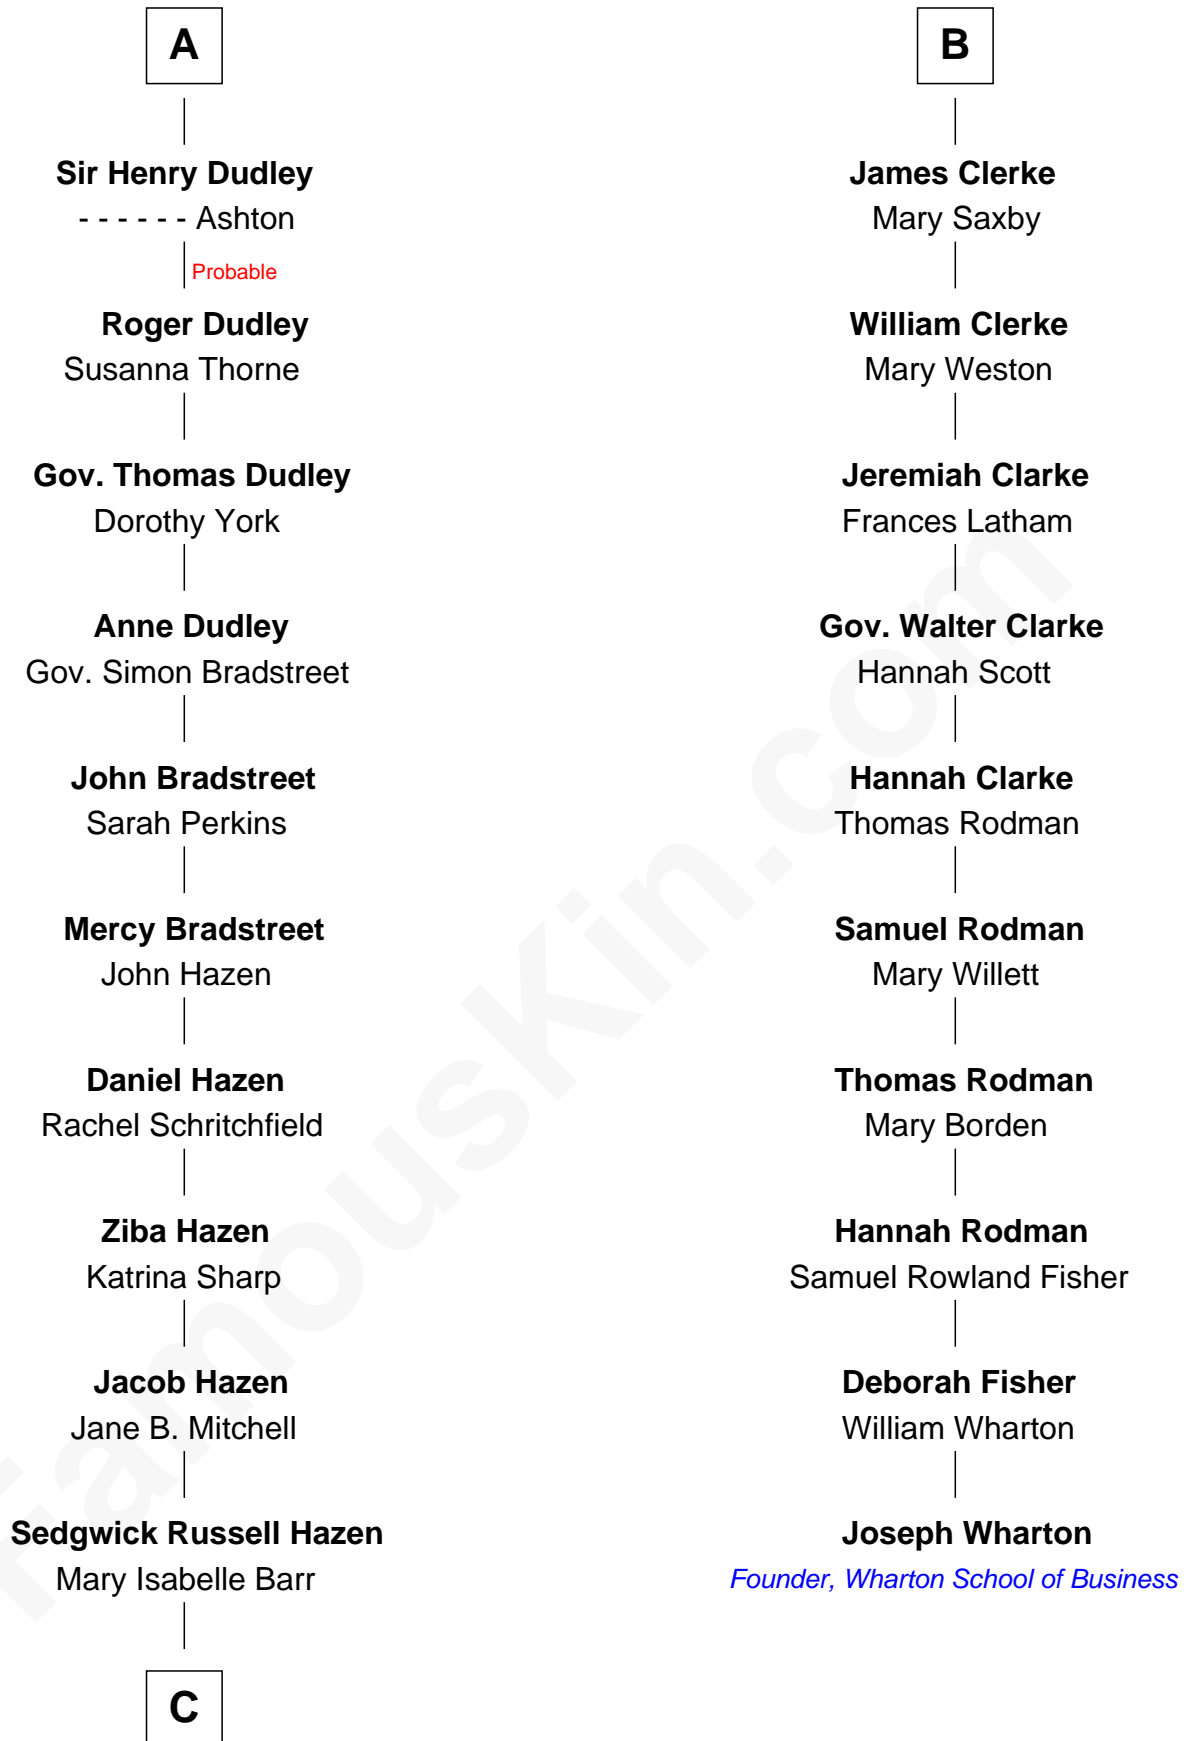

FamousKin.com Relationship Chart of

J. K. Simmons
TV and Movie Actor

16th cousin 4 times removed of

Joseph Wharton

Founder of the Wharton School of Business

C

—
Lewis Jacob Hazen
Emma Broaddus Lewis

—
Ruth Hazen
Col. Ralph Archibald Kimble

—
Patricia Kimble
Dr. Donald William Simmons

—
J. K. Simmons
TV and Movie Actor

FamousKin.com