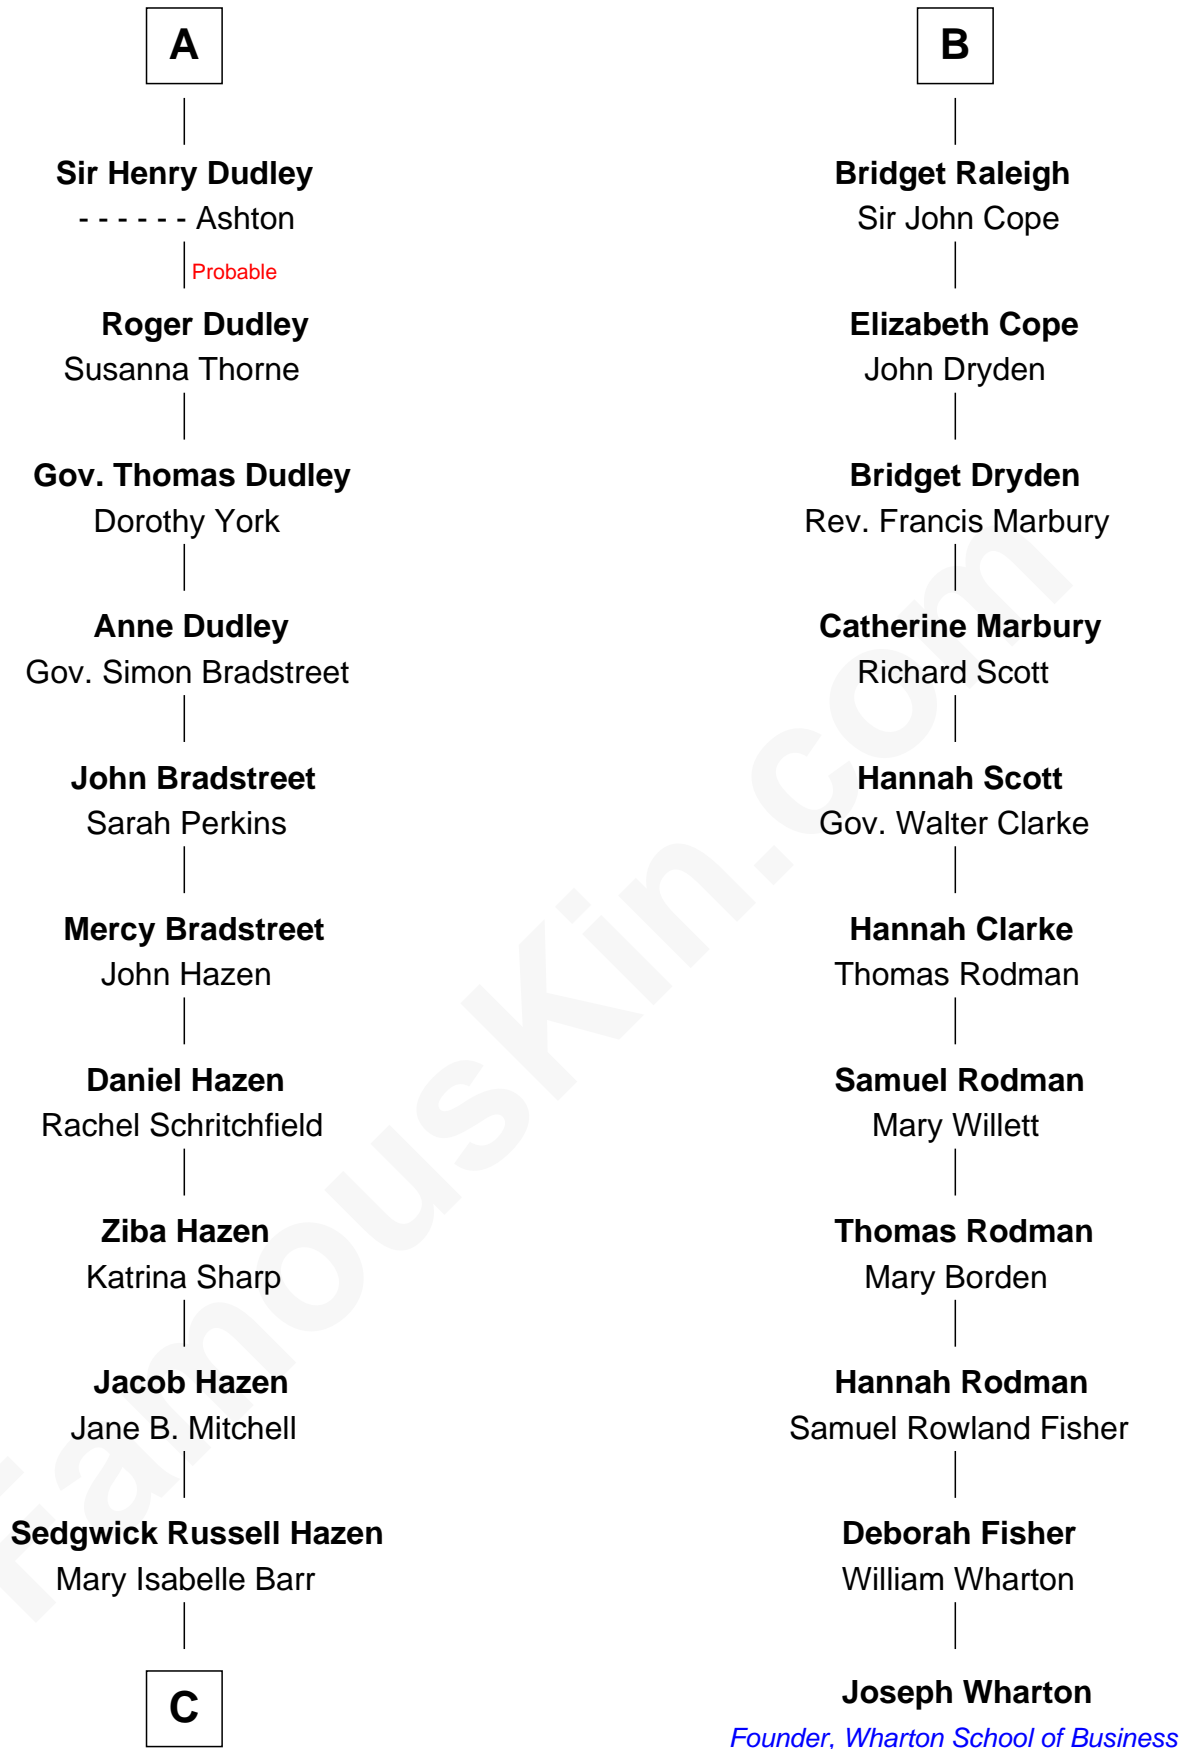

# FamousKin.com Relationship Chart of

**J. K. Simmons**  
TV and Movie Actor

17th cousin 3 times removed of

**Joseph Wharton**

Founder of the Wharton School of Business

**C**

—  
**Lewis Jacob Hazen**  
Emma Broaddus Lewis

—  
**Ruth Hazen**  
Col. Ralph Archibald Kimble

—  
**Patricia Kimble**  
Dr. Donald William Simmons

—  
**J. K. Simmons**  
*TV and Movie Actor*