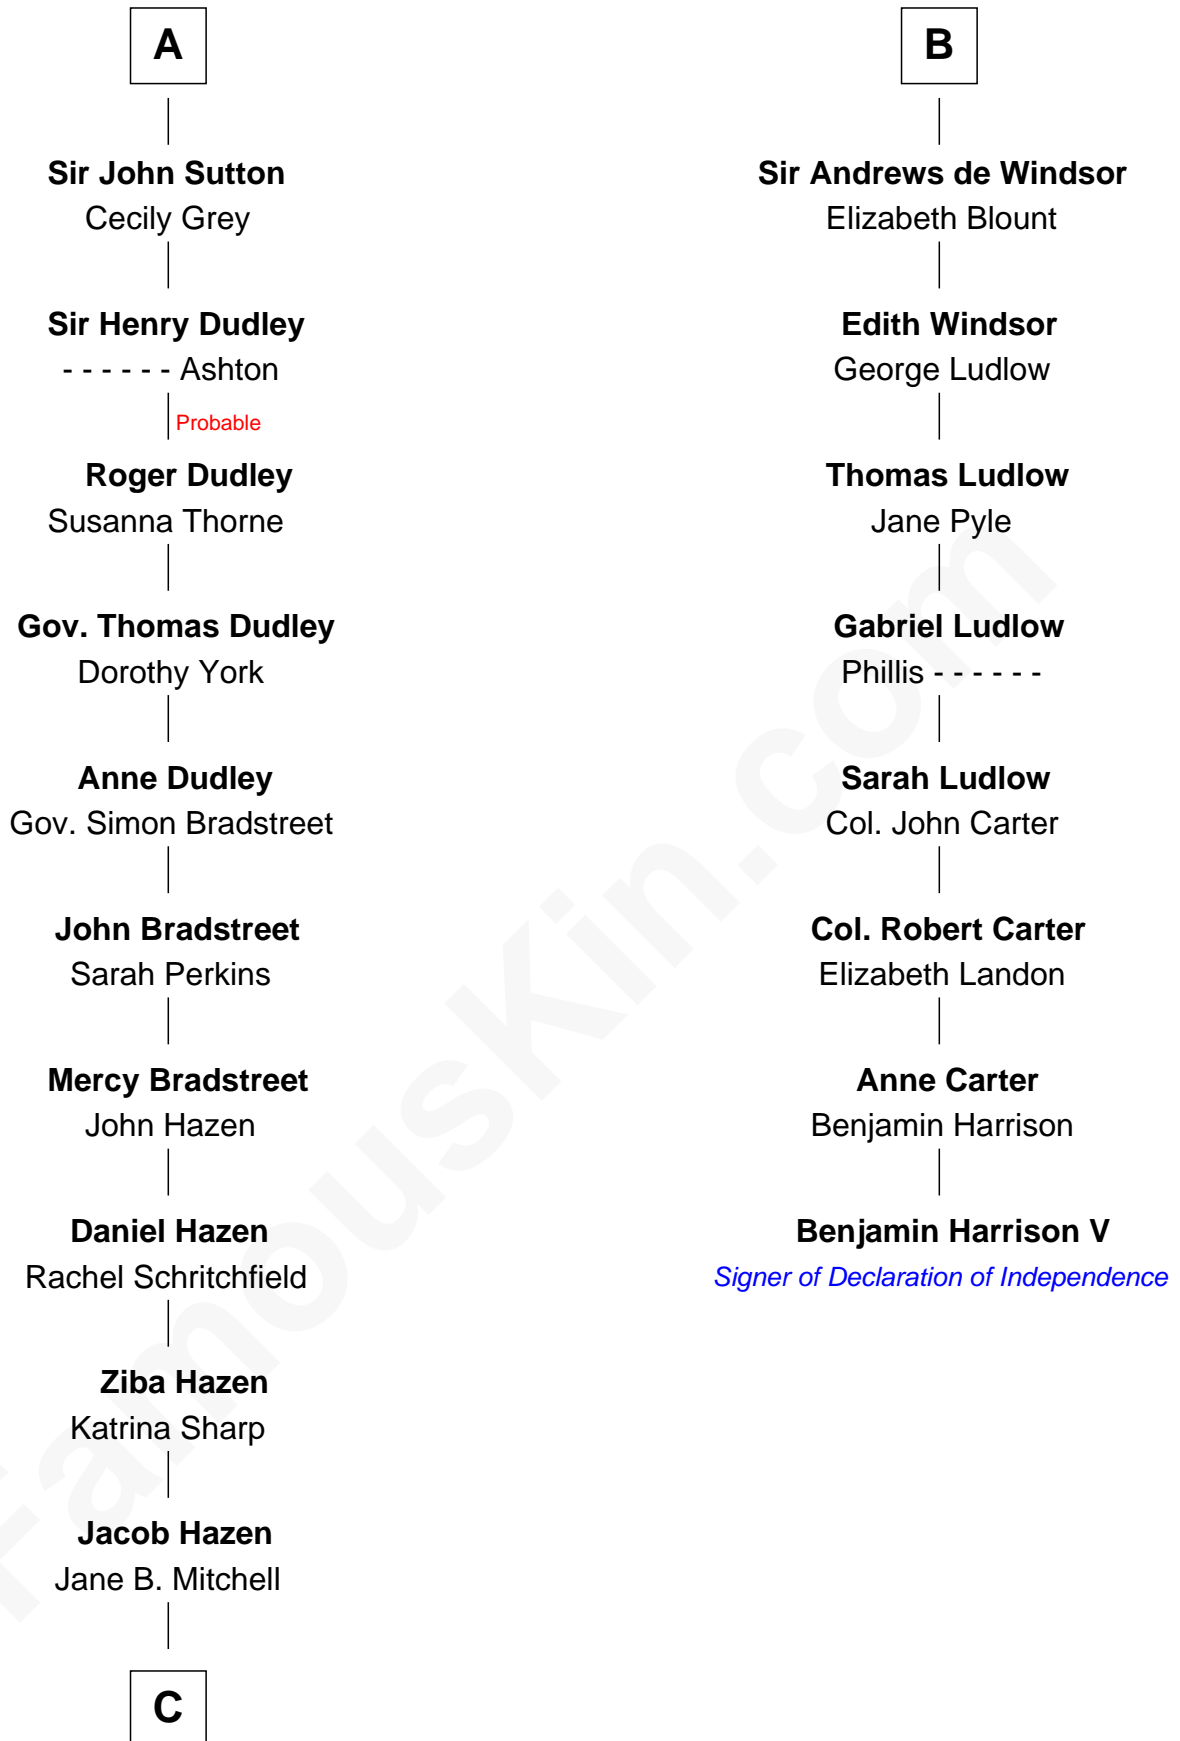

FamousKin.com Relationship Chart of

J. K. Simmons

TV and Movie Actor

14th cousin 7 times removed of

Benjamin Harrison V

Signer of the Declaration of Independence

C

—
Sedgwick Russell Hazen

Mary Isabelle Barr

—
Lewis Jacob Hazen

Emma Broaddus Lewis

—
Ruth Hazen

Col. Ralph Archibald Kimble

—
Patricia Kimble

Dr. Donald William Simmons

—
J. K. Simmons