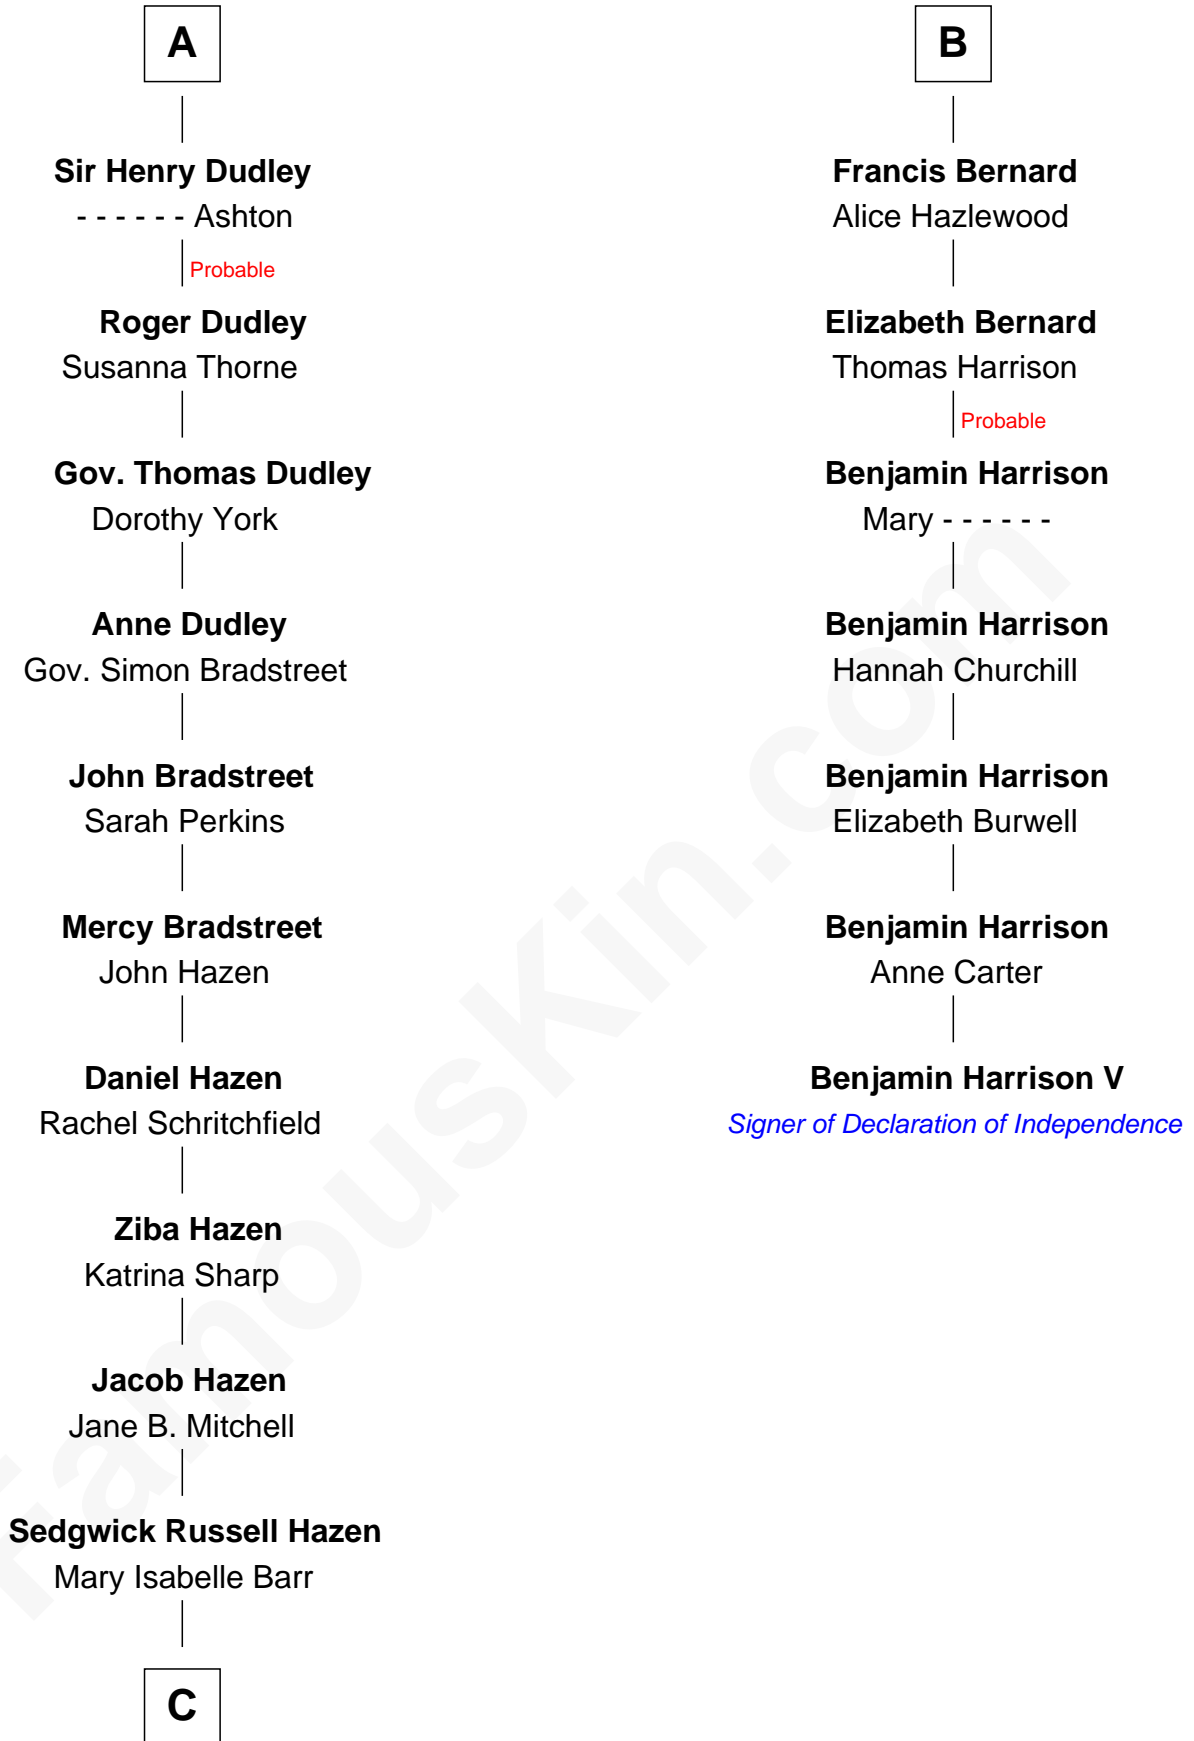

FamousKin.com Relationship Chart of

J. K. Simmons
TV and Movie Actor

13th cousin 7 times removed of

Benjamin Harrison V
Signer of the Declaration of Independence

C

—
Lewis Jacob Hazen
Emma Broaddus Lewis

—
Ruth Hazen
Col. Ralph Archibald Kimble