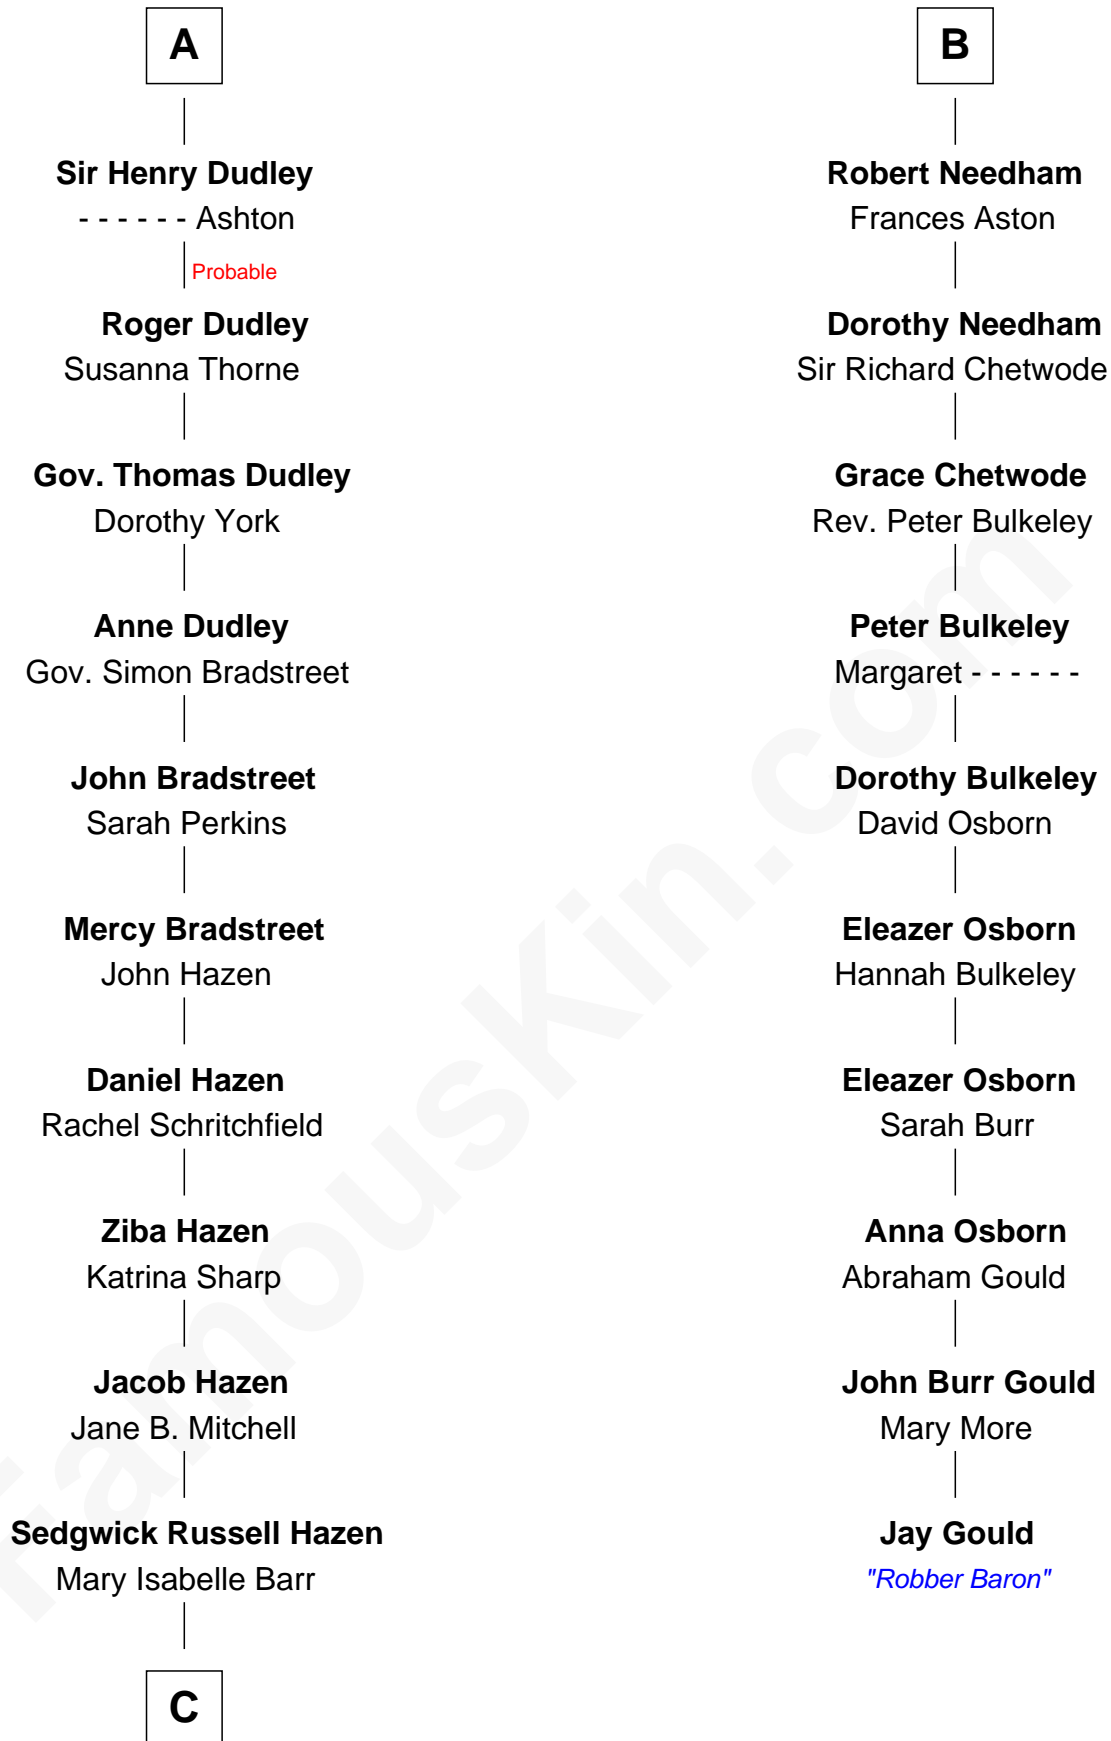

FamousKin.com Relationship Chart of

J. K. Simmons

TV and Movie Actor

16th cousin 4 times removed of

Jay Gould

American Railroad "Robber Baron"

Sir William de Ros
Margery de Badlesmere

Thomas de Ros
Beatrice de Stafford

Margaret de Ros
Sir Reynold Grey

Margaret Grey
Sir William Bonville

William Bonville
Elizabeth Harington

William Bonville
Katherine Neville

Cecily Bonville
Thomas Grey

Cecily Grey
Sir John Sutton

A

Maud de Roos
John de Welles

Anne de Welles
James Butler

James Butler
Joan Beauchamp

Elizabeth Butler
John Talbot

Sir Gilbert Talbot
Audrey Cotton

Sir John Talbot
Margaret Troutbeck

Anne Talbot
Thomas Needham

B

C