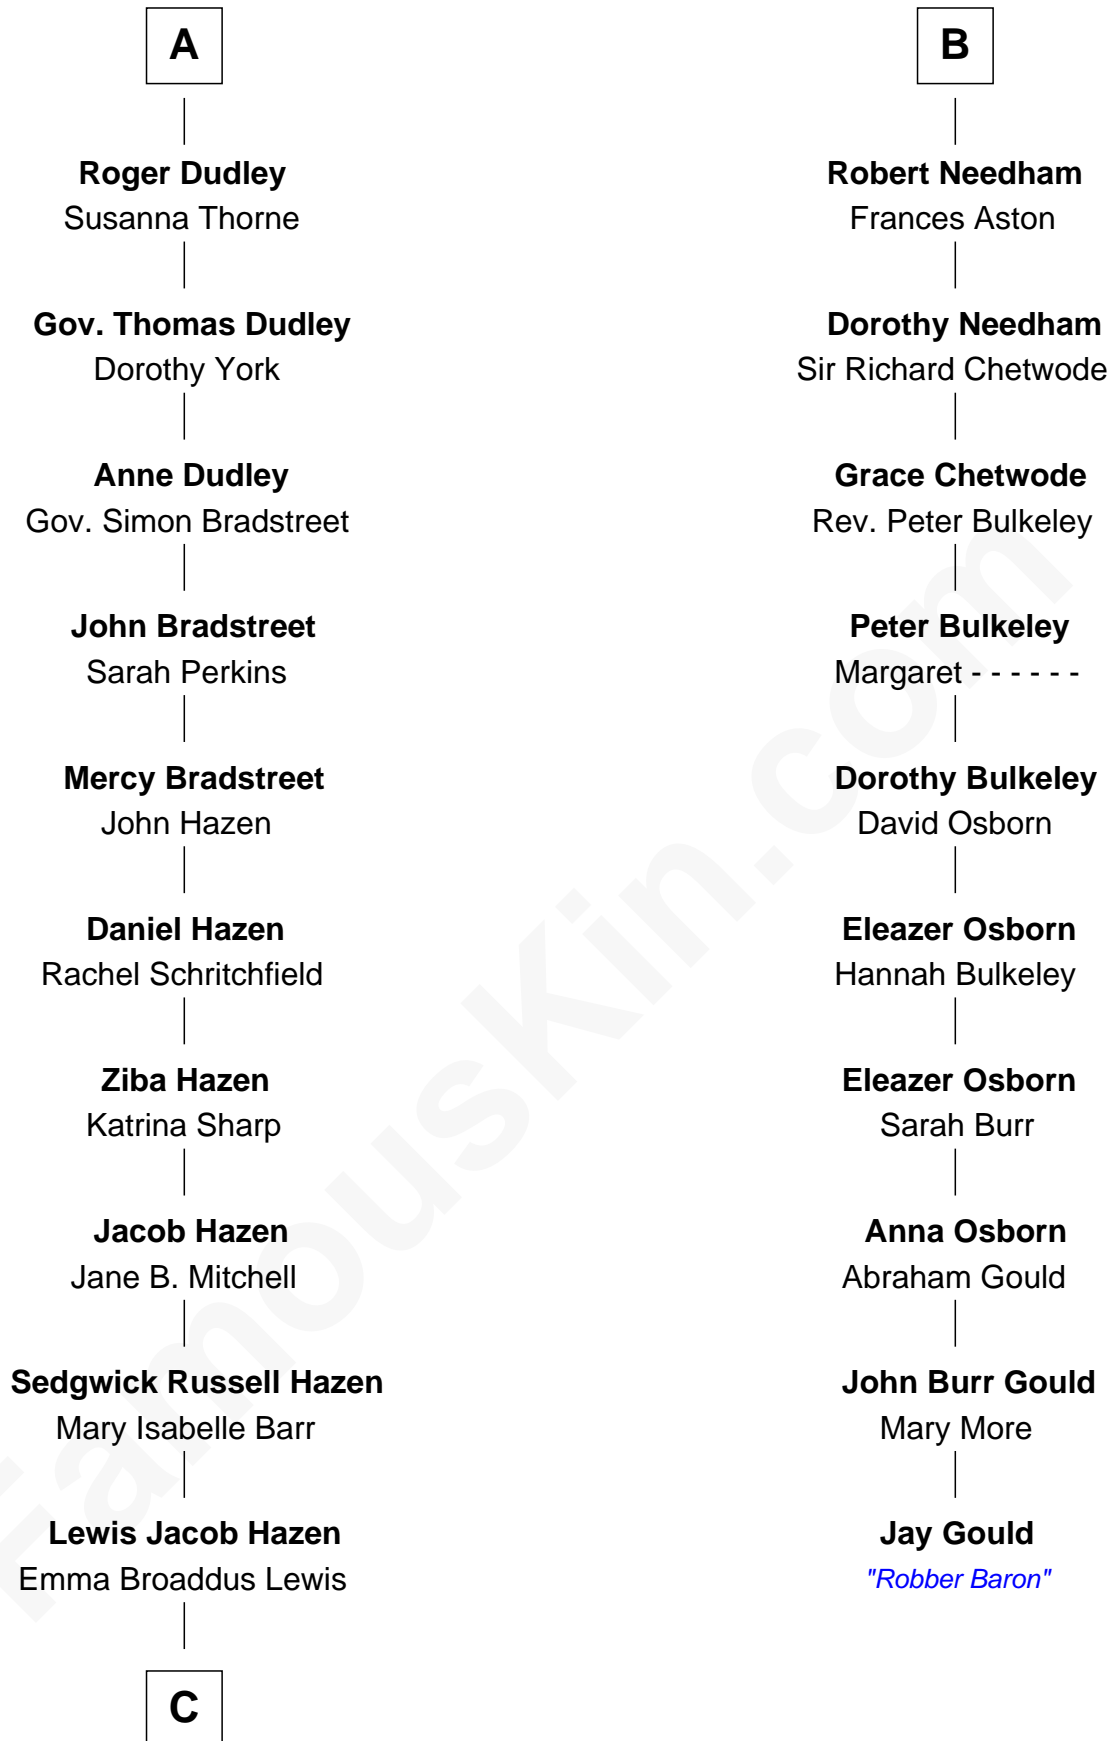

FamousKin.com Relationship Chart of

J. K. Simmons

TV and Movie Actor

16th cousin 3 times removed of

Jay Gould

American Railroad "Robber Baron"

C

Ruth Hazen
Col. Ralph Archibald Kimble

Patricia Kimble
Dr. Donald William Simmons

J. K. Simmons
TV and Movie Actor

FamousKin.com