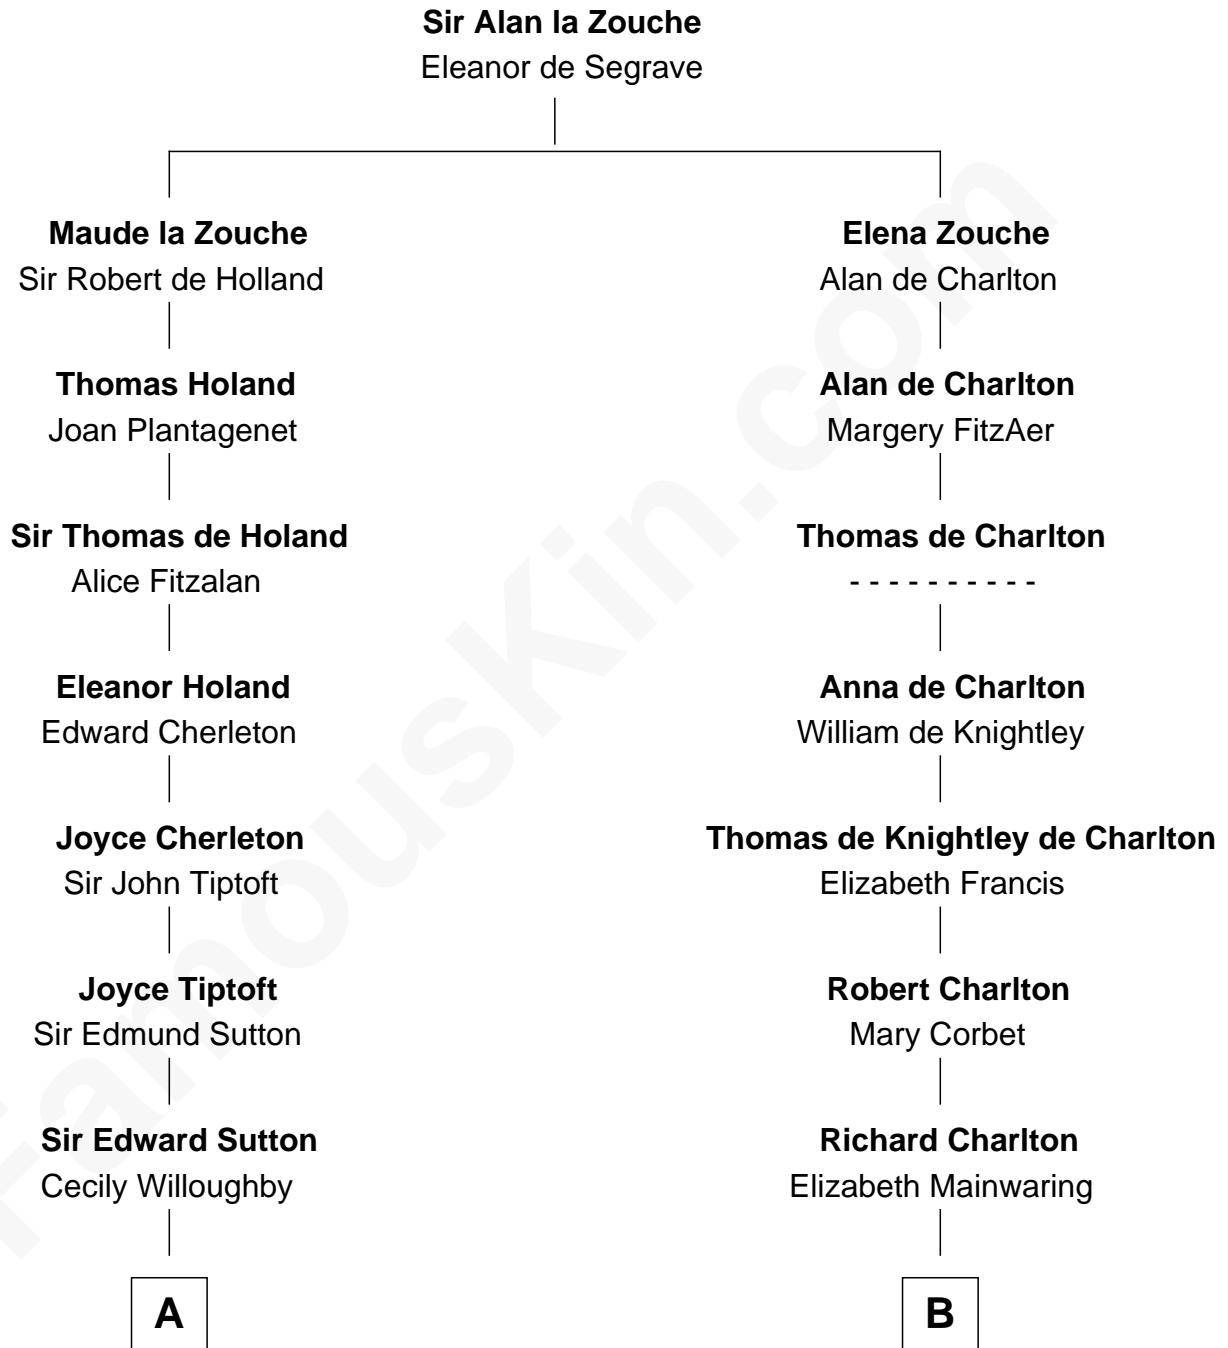

FamousKin.com

Relationship Chart of

J. K. Simmons

TV and Movie Actor

17th cousin 4 times removed of

Jay Gould

American Railroad "Robber Baron"

C

—
Sedgwick Russell Hazen

Mary Isabelle Barr

—
Lewis Jacob Hazen

Emma Broaddus Lewis

—
Ruth Hazen

Col. Ralph Archibald Kimble

—
Patricia Kimble

Dr. Donald William Simmons